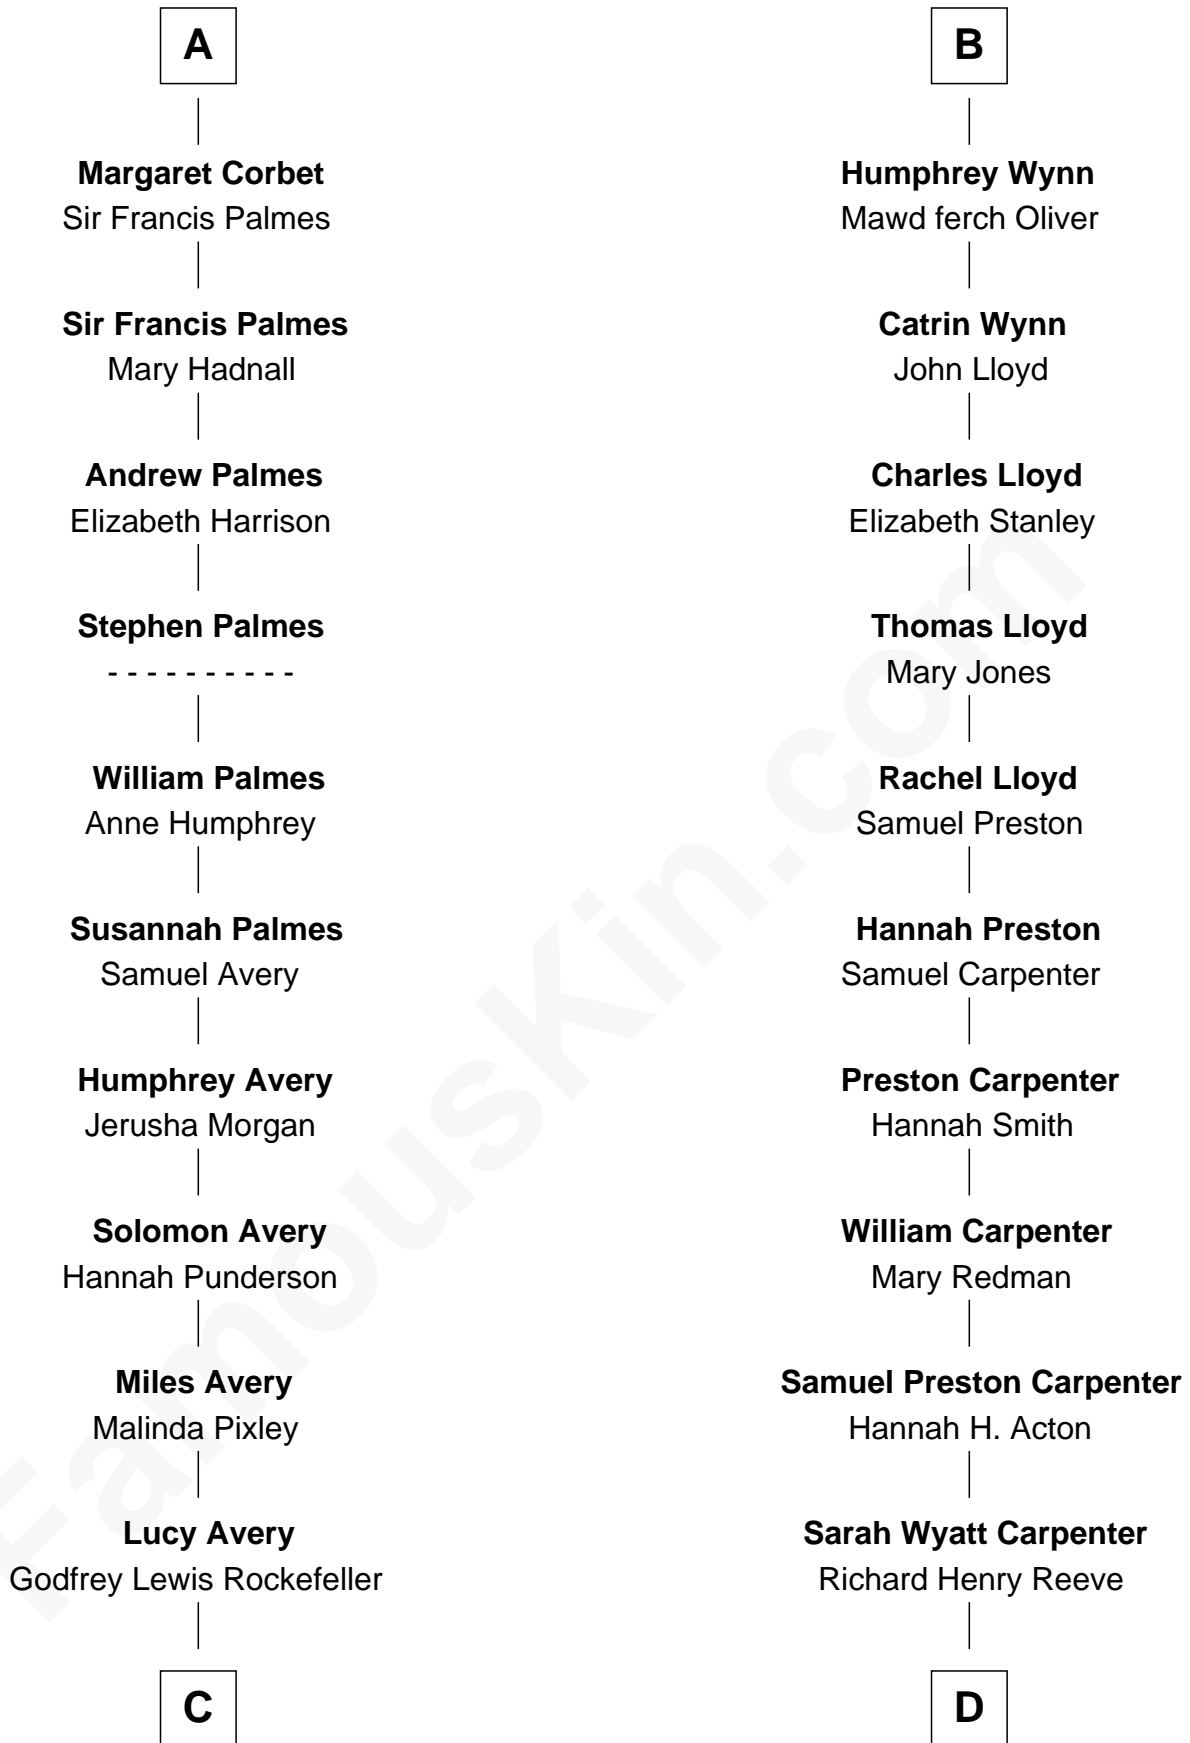

FamousKin.com Relationship Chart of

John D. Rockefeller

Founder of the Standard Oil Company

18th cousin 2 times removed of

Christopher Reeve

Movie Actor

Sir William de Bohun
Elizabeth de Badlesmere

C

William Avery Rockefeller

Eliza Davison

John D. Rockefeller

Founder of the Standard Oil Company

D

Augustus Henry Reeve

Margaretta Willis Baldwin

Richard Henry Reeve