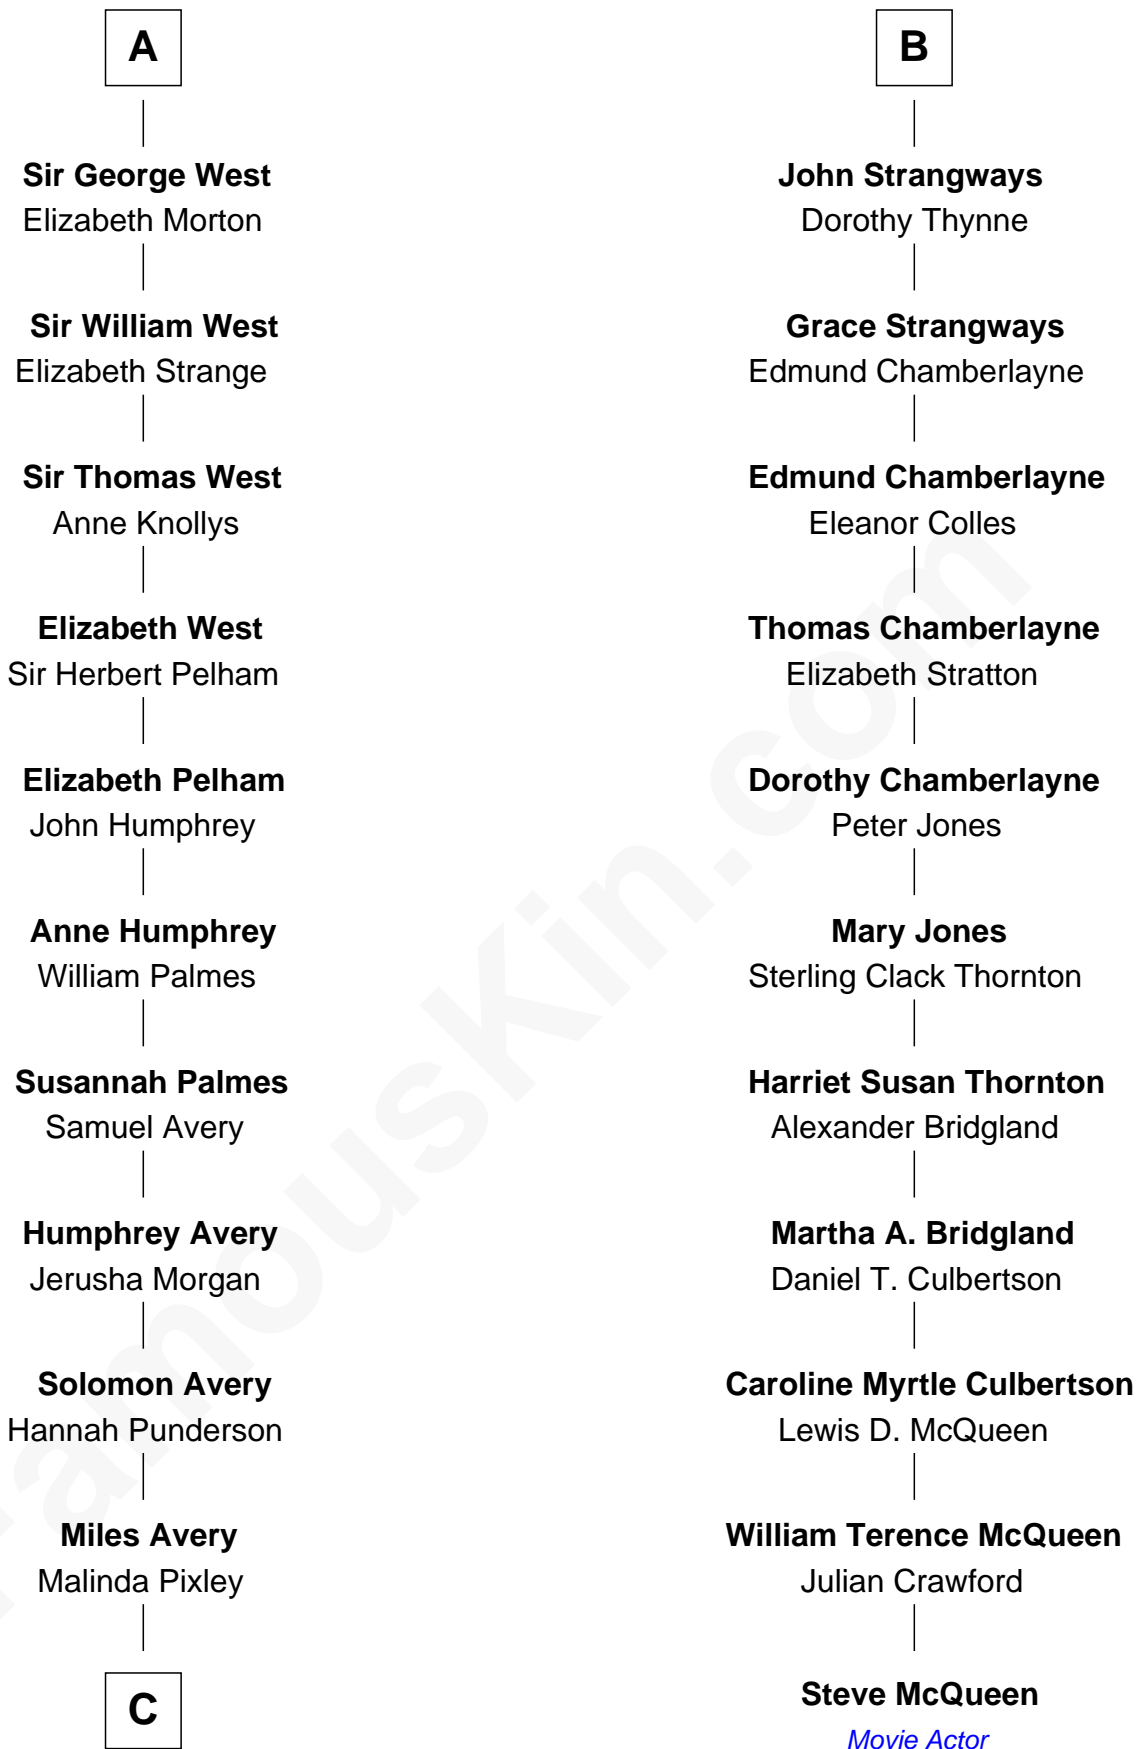

FamousKin.com Relationship Chart of

John D. Rockefeller

Founder of the Standard Oil Company

17th cousin 2 times removed of

Steve McQueen

Movie Actor

C

—
Lucy Avery

Godfrey Lewis Rockefeller

—
William Avery Rockefeller

Eliza Davison

—
John D. Rockefeller

Founder of the Standard Oil Company

FamousKin.com