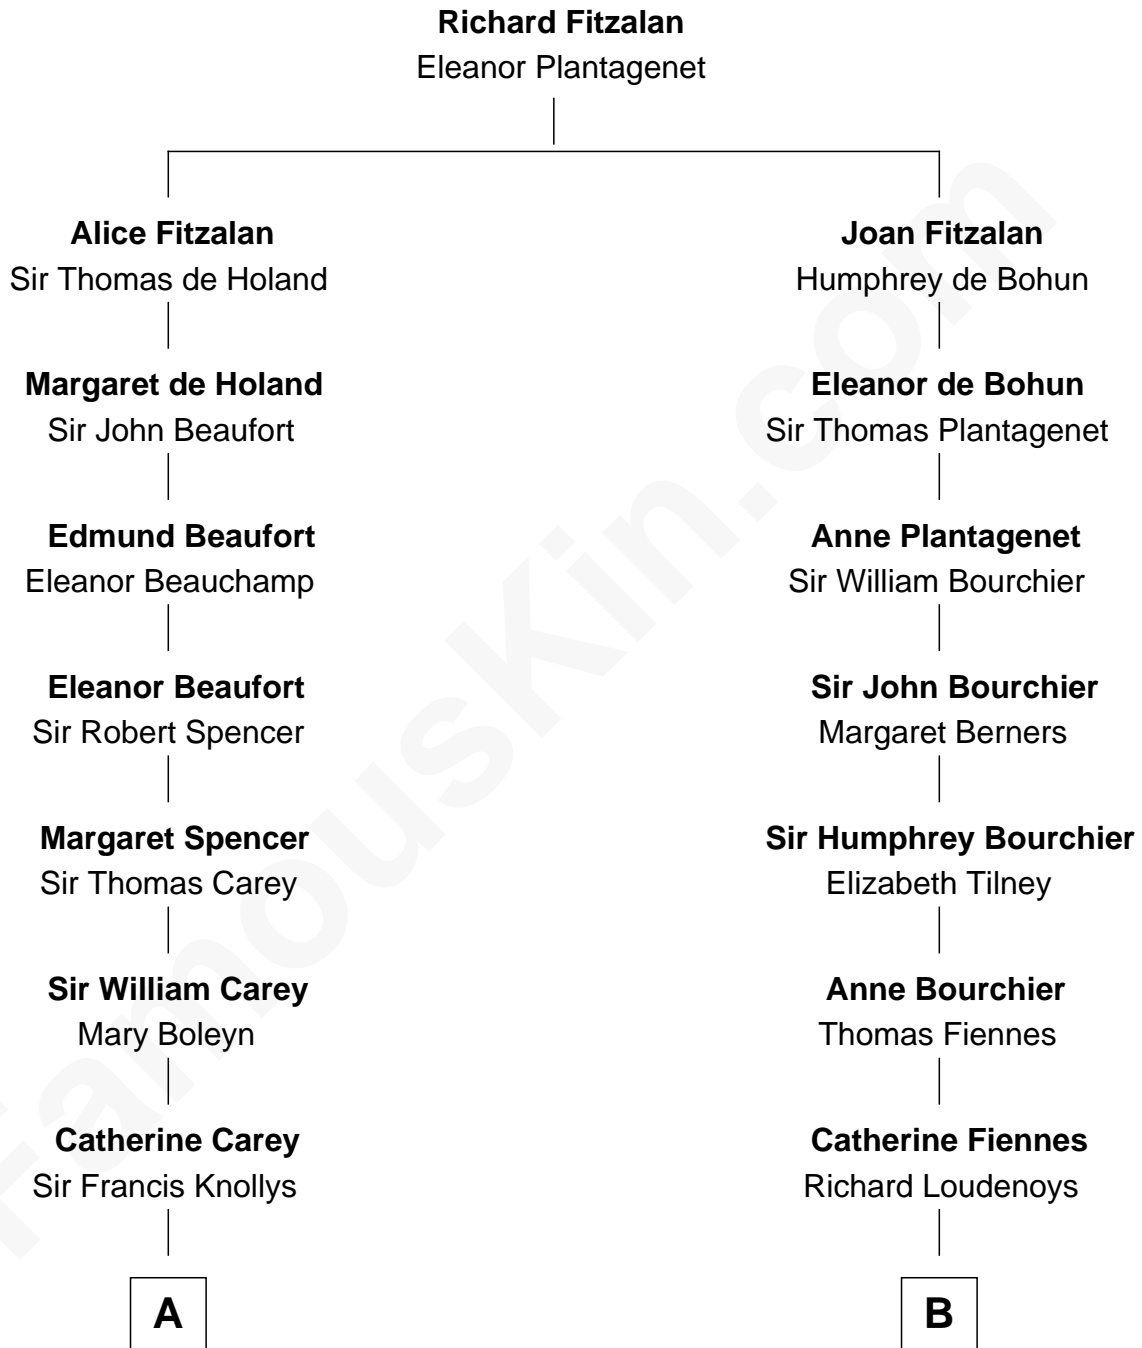

# FamousKin.com

## Relationship Chart of

### John D. Rockefeller

Founder of the Standard Oil Company

17th cousin 4 times removed of

**Anne Baxter**  
Movie Actress

**C**

Rev. David Wright

Abigail Goddard

William Carey Wright