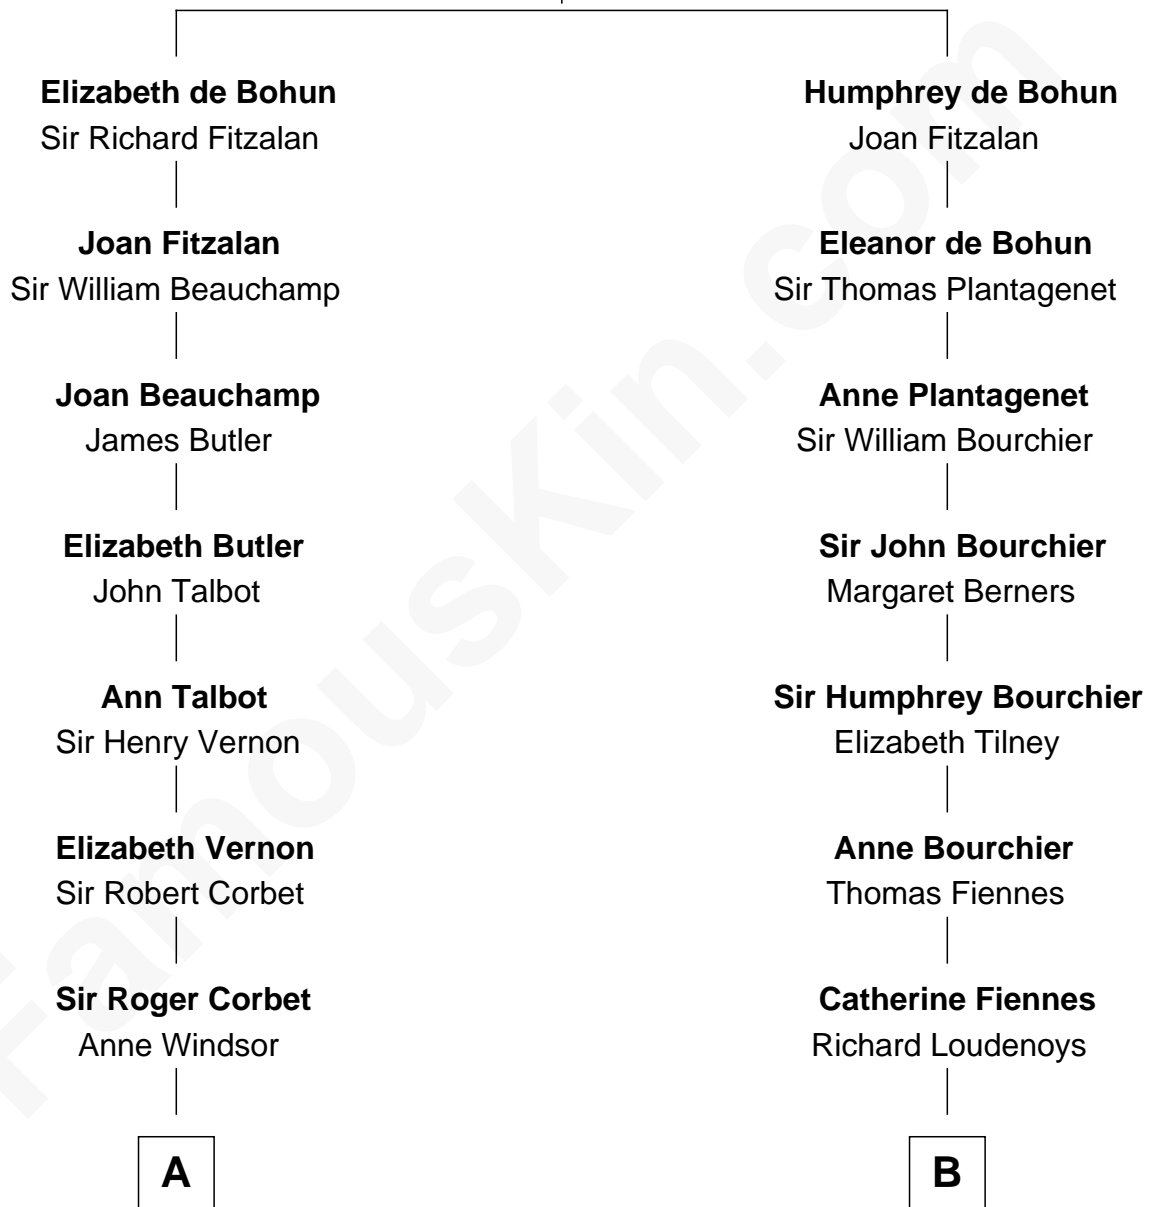

FamousKin.com Relationship Chart of

John D. Rockefeller

Founder of the Standard Oil Company

18th cousin 3 times removed of

Anne Baxter

Movie Actress

Sir William de Bohun
Elizabeth de Badlesmere

C

William Avery Rockefeller

Eliza Davison

John D. Rockefeller

Founder of the Standard Oil Company

D

Rev. David Wright

Abigail Goddard

William Carey Wright