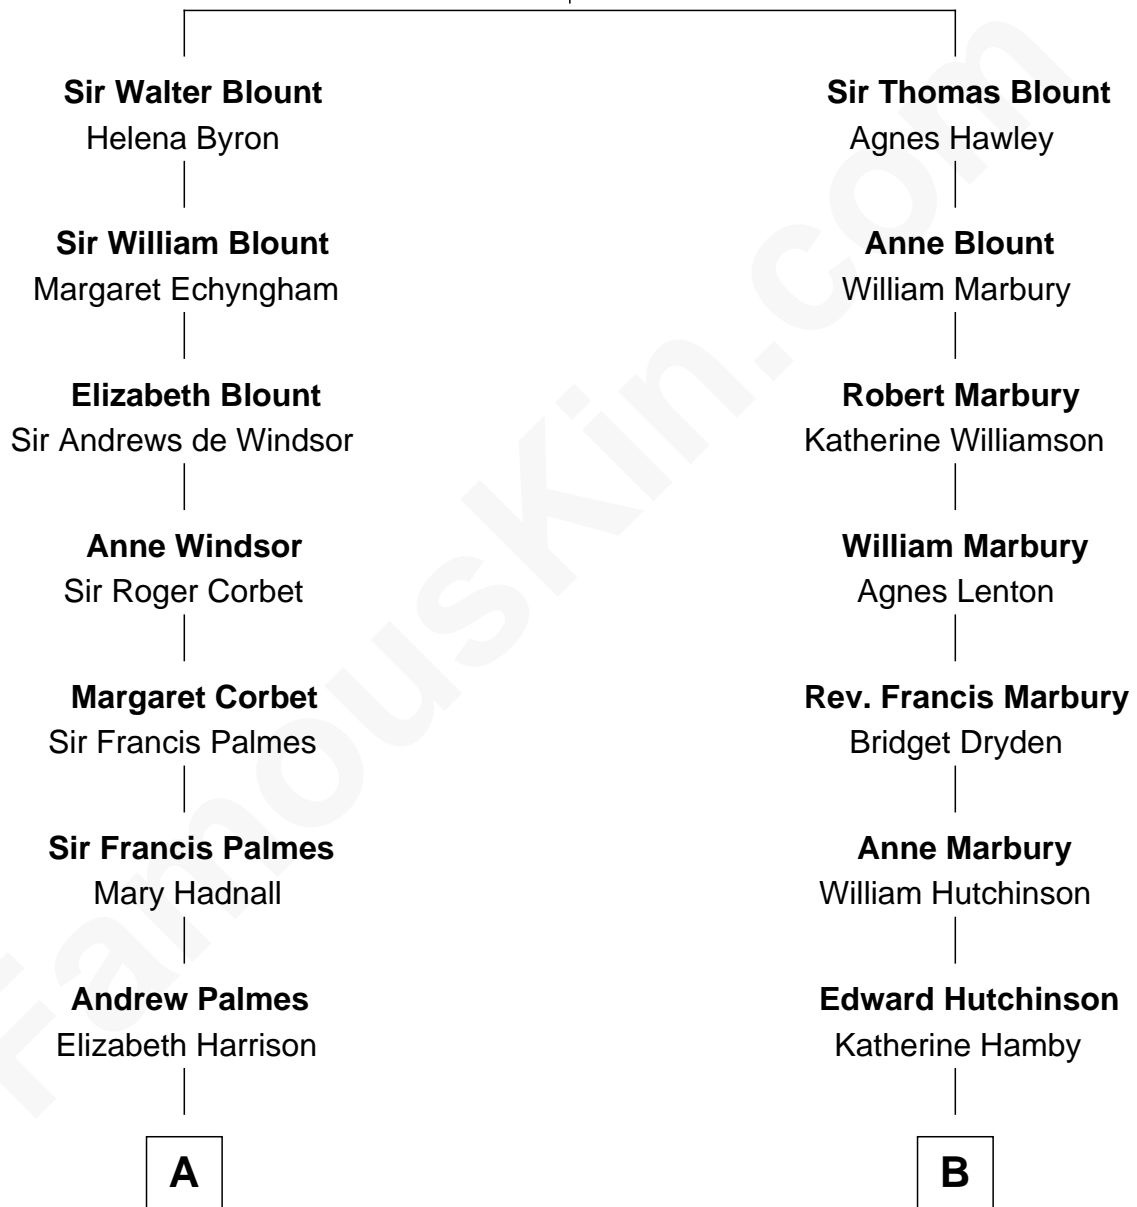

FamousKin.com Relationship Chart of

John D. Rockefeller

Founder of the Standard Oil Company

15th cousin 3 times removed of

George W. Bush

43rd U.S. President

Sir Thomas Blount

Margaret de Gresley

C

George Herbert Walker Bush

Barbara Pierce

George W. Bush

43rd U.S. President

FamousKin.com