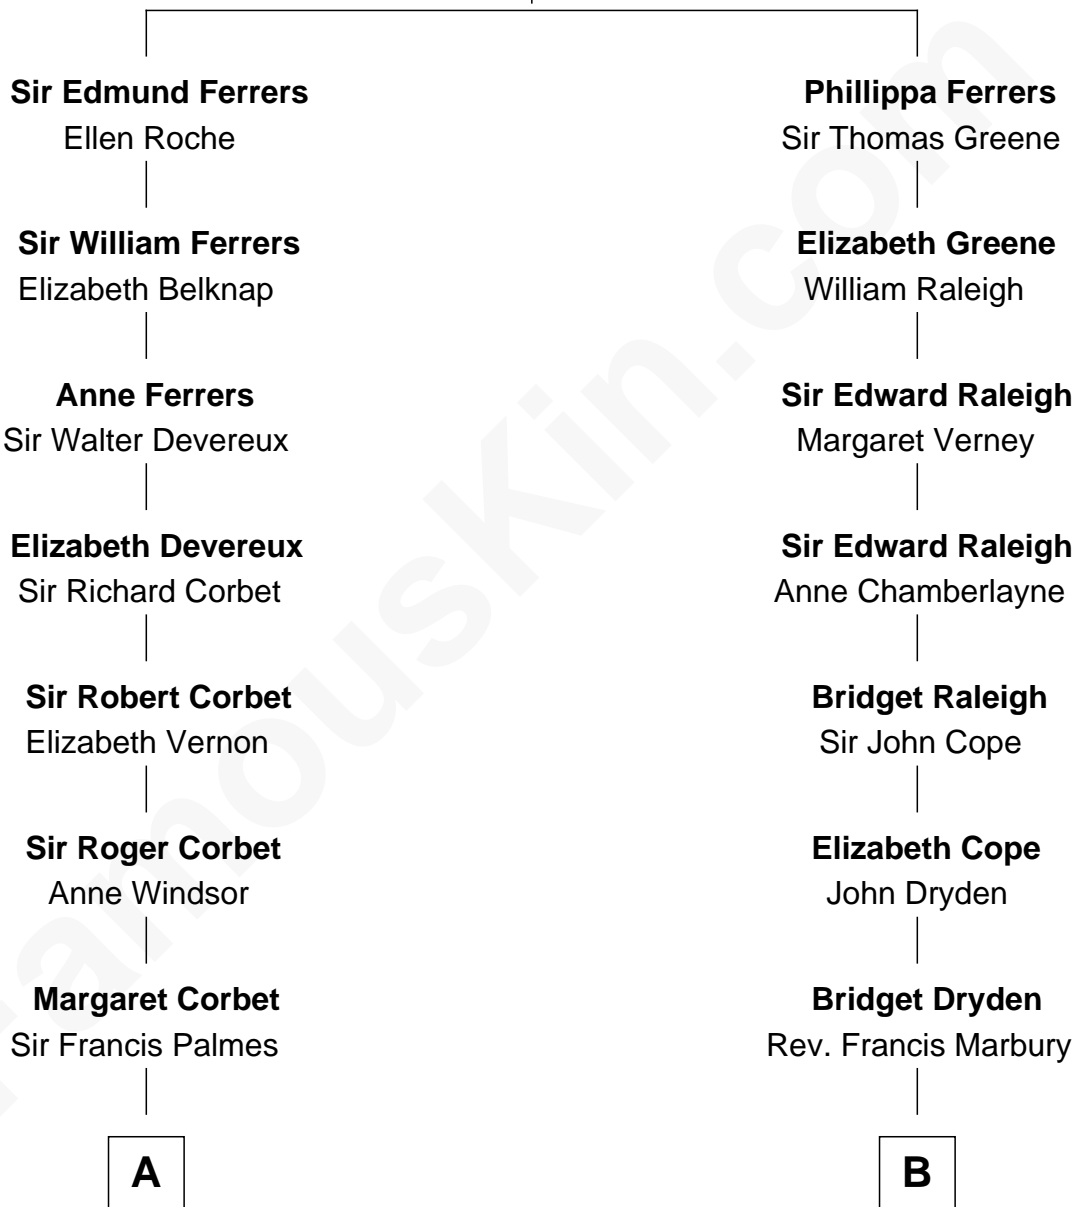

# FamousKin.com Relationship Chart of

**John D. Rockefeller**

*Founder of the Standard Oil Company*

17th cousin 3 times removed of

**George W. Bush**

*43rd U.S. President*

**Robert de Ferrers**  
Margaret Despencer

C

Samuel Prescott Bush

Flora Sheldon

Prescott Sheldon Bush

Dorothy Wear Walker

George Herbert Walker Bush

Barbara Pierce

George W. Bush

*43rd U.S. President*

FamousKin.com