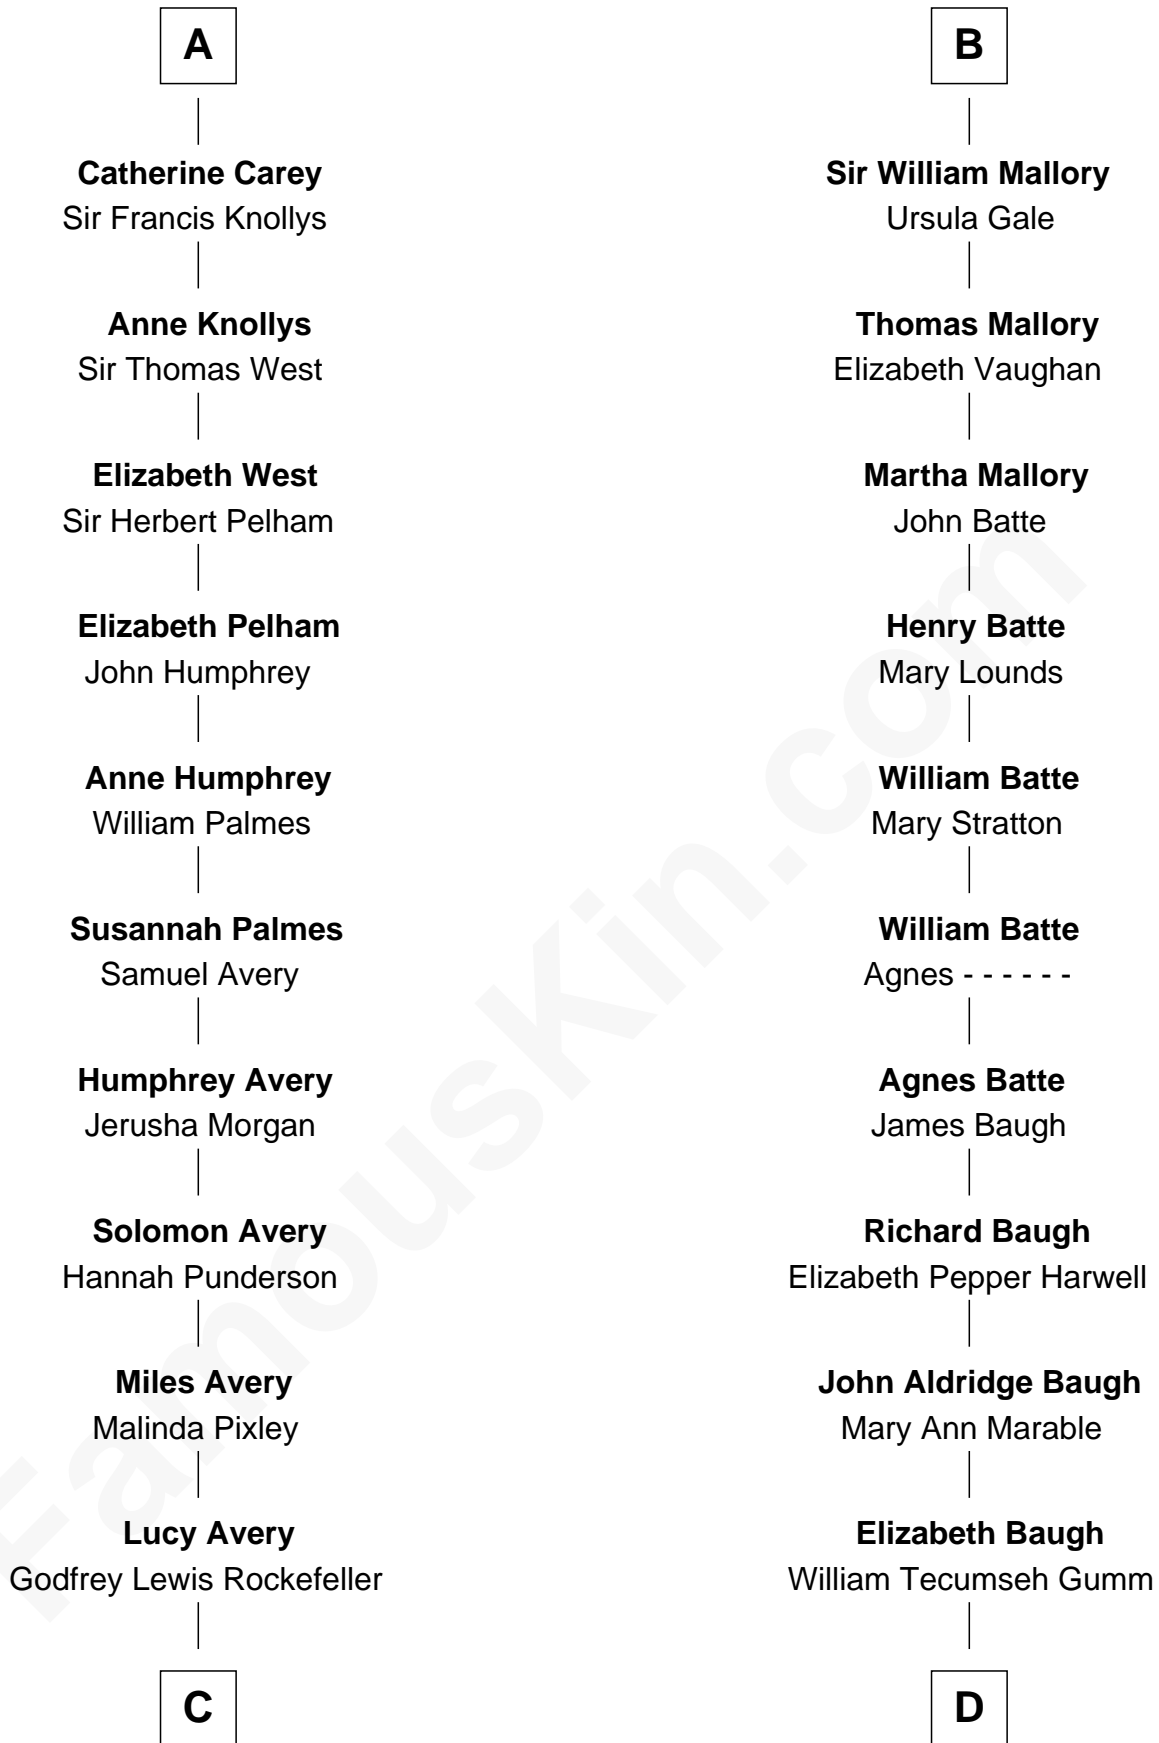

FamousKin.com Relationship Chart of

John D. Rockefeller

Founder of the Standard Oil Company

18th cousin 1 time removed of

Liza Minnelli

Singer and Actress

Edmund Fitzalan

Alice de Warenne

C

William Avery Rockefeller

Eliza Davison

John D. Rockefeller

Founder of the Standard Oil Company

D

Francis Avent Gumm

Ethel Marian Milne