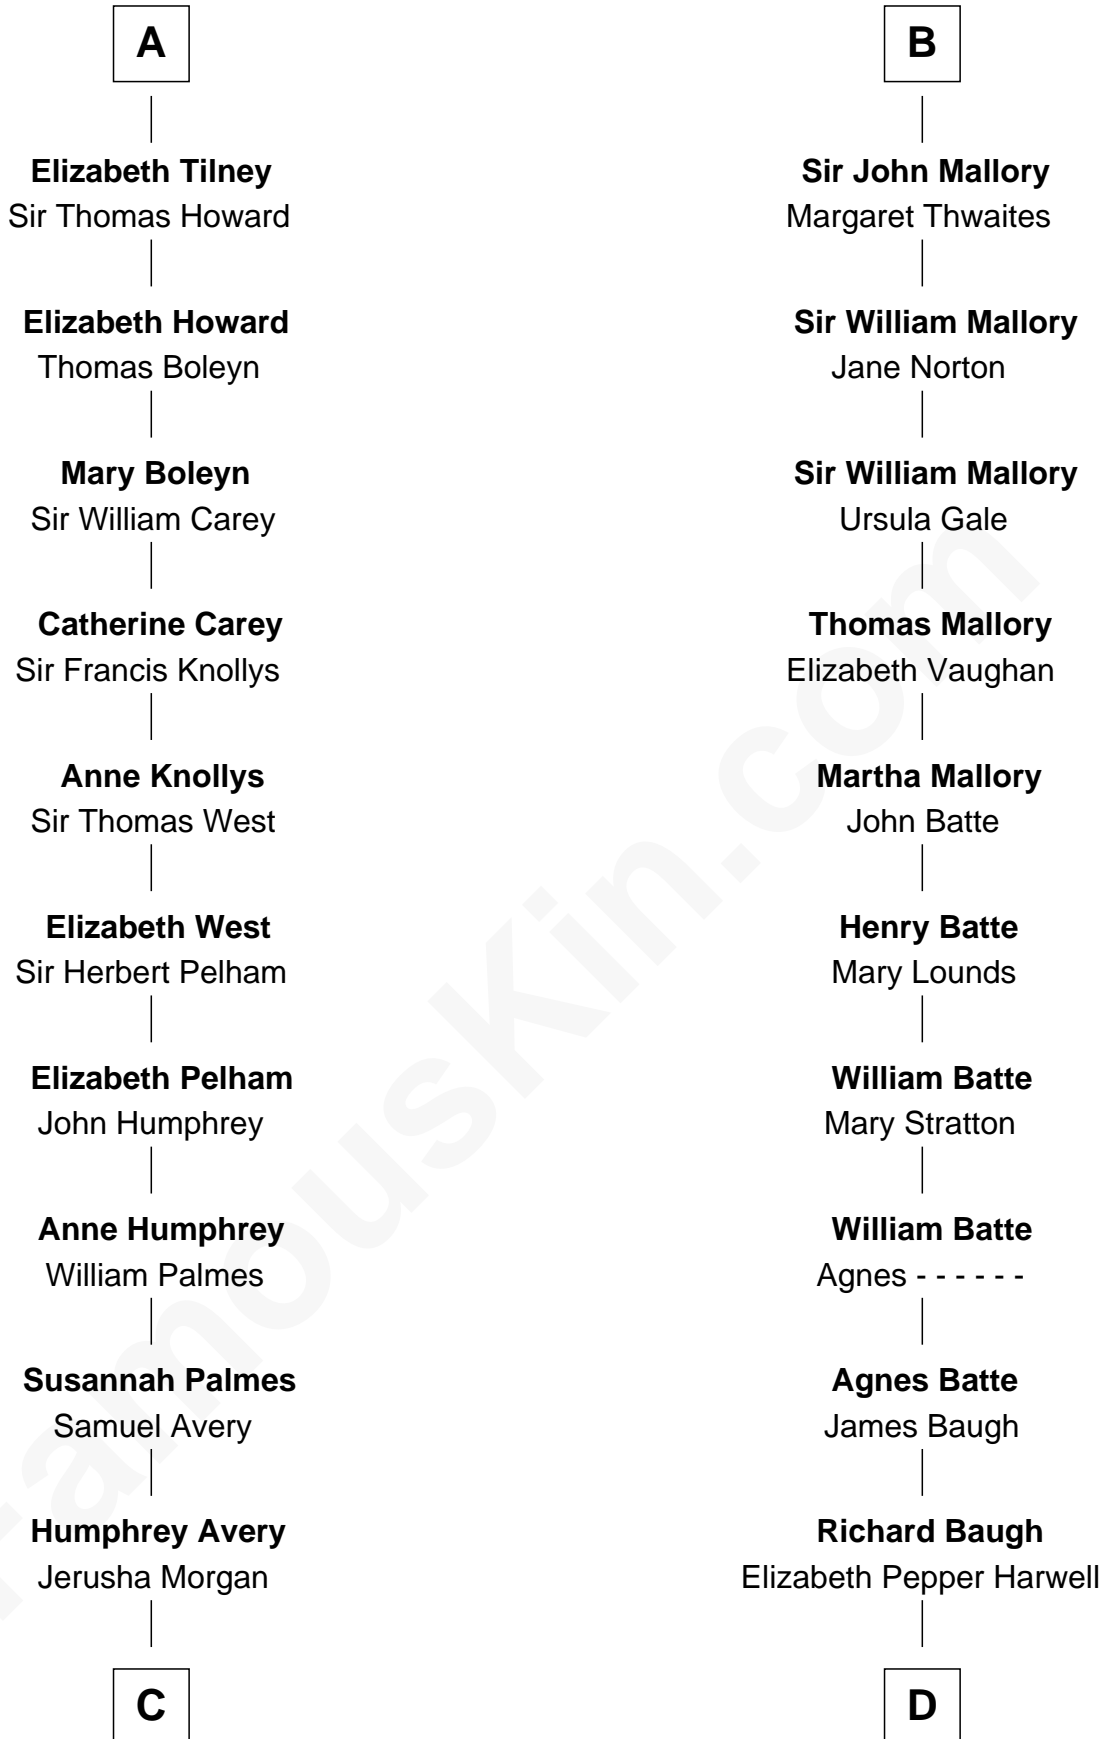

# FamousKin.com Relationship Chart of

**John D. Rockefeller**

*Founder of the Standard Oil Company*

21st cousin of

**Liza Minnelli**

*Singer and Actress*

**William de Odingsells**

Ela FitzWalter

**Ida de Odingsells**  
Sir Roger de Herdeburgh

**Ela Herdeburgh**  
Sir William de Boteler

**Ankaret le Boteler**  
John le Strange

**Eleanor le Strange**  
Sir Reynold de Grey

**Ida Grey**  
John Cokayne

**Elizabeth Cokayne**  
Sir Laurence Cheney

**Elizabeth Cheney**  
Sir Frederick Tilney

**A**

**Margaret de Oddingseles**

Sir John de Grey

**Sir John Grey**  
Avice Marmion

**Sir Robert Grey**  
Lora de St. Quintin

**Elizabeth Grey**  
Henry FitzHugh

**Sir William FitzHugh**  
Margery Willoughby

**Lora FitzHugh**  
Sir John Constable

**Joan Constable**  
Sir William Mallory

**B**

**C**

**Solomon Avery**  
Hannah Punderson