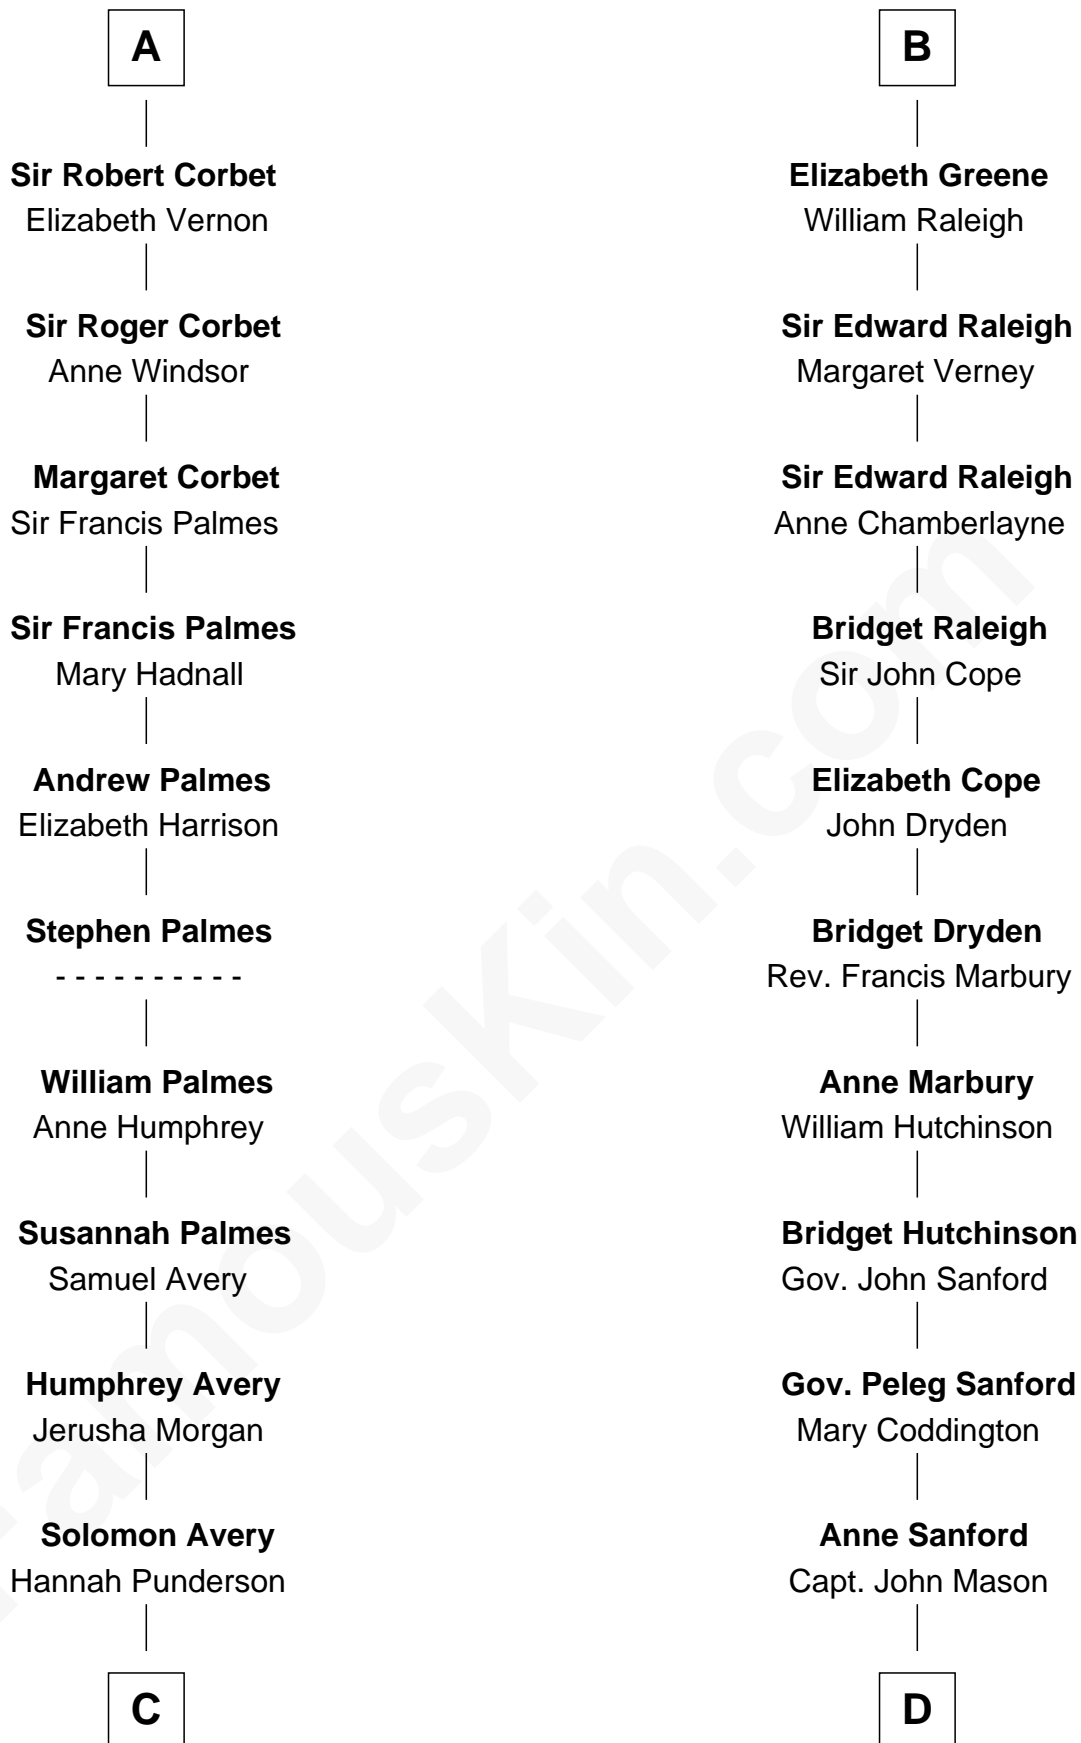

FamousKin.com

Relationship Chart of

John D. Rockefeller

Founder of the Standard Oil Company

20th cousin of

Lucretia (Rudolph) Garfield

First Lady of President James Garfield

Sir Roger de Somery

Nichole d'Aubenev

C

Miles Avery
Malinda Pixley

Lucy Avery
Godfrey Lewis Rockefeller

William Avery Rockefeller
Eliza Davison

John D. Rockefeller
Founder of the Standard Oil Company

D

Peleg Sanford Mason
Mary Stanton

Elijah Mason
Lucretia Greene

Arabella Greene Mason
Zebulon Rudolph

Lucretia (Rudolph) Garfield
First Lady of James Garfield