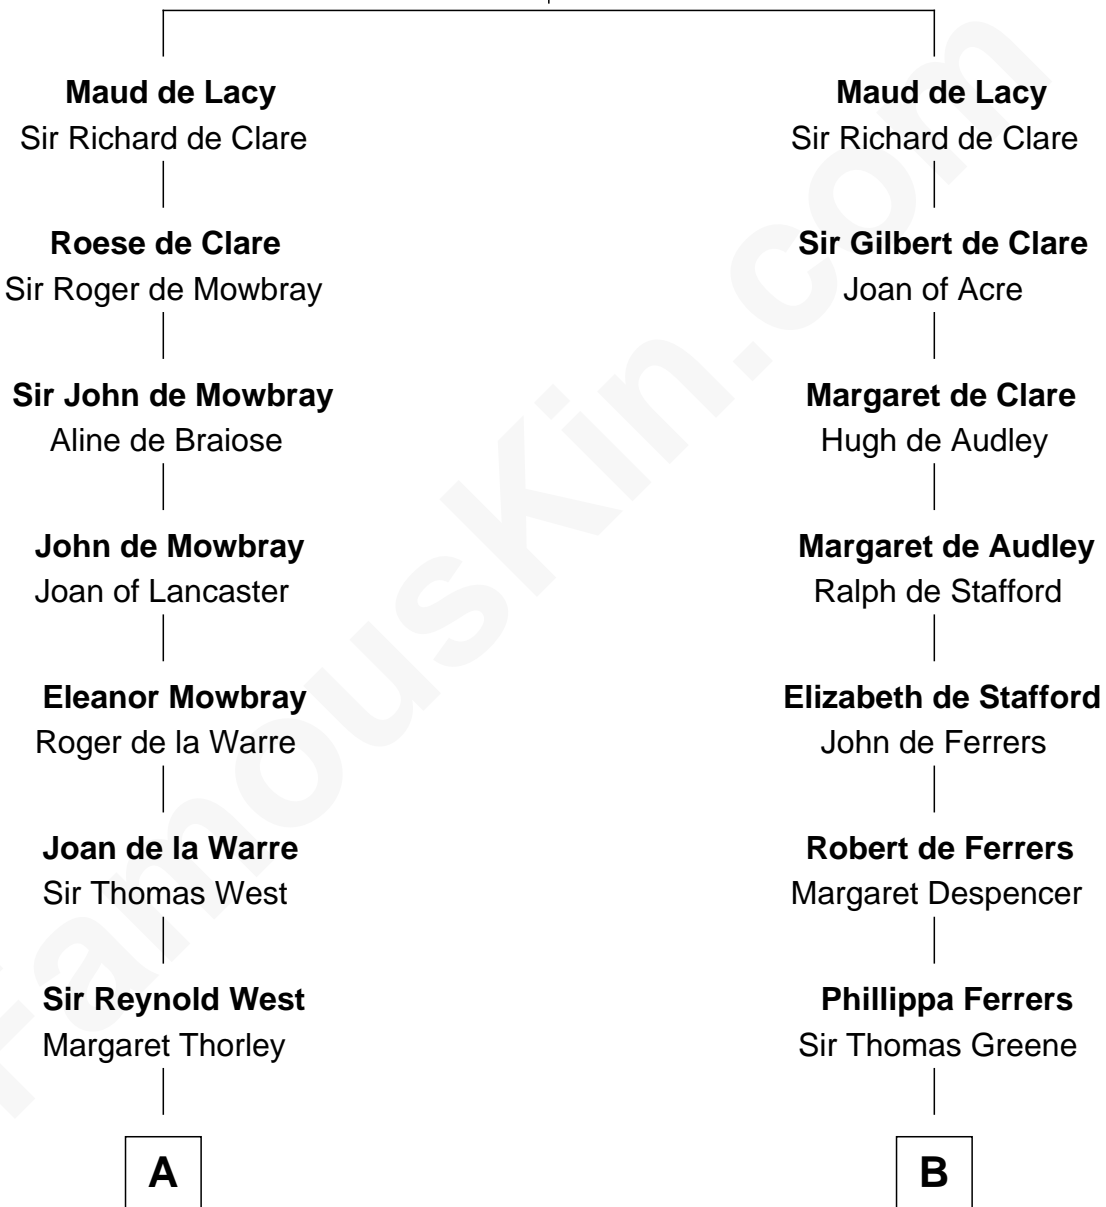

## Relationship Chart of

### John D. Rockefeller

*Founder of the Standard Oil Company*

20th cousin 1 time removed of

### Lucretia (Rudolph) Garfield

*First Lady of President James Garfield*

**John de Lacy**  
Margaret de Quincy

**C**

**Solomon Avery**  
Hannah Punderson

**Miles Avery**  
Malinda Pixley

**Lucy Avery**  
Godfrey Lewis Rockefeller

**William Avery Rockefeller**  
Eliza Davison

**John D. Rockefeller**  
*Founder of the Standard Oil Company*

**D**

**Peleg Sanford Mason**  
Mary Stanton

**Elijah Mason**  
Lucretia Greene

**Arabella Greene Mason**  
Zebulon Rudolph