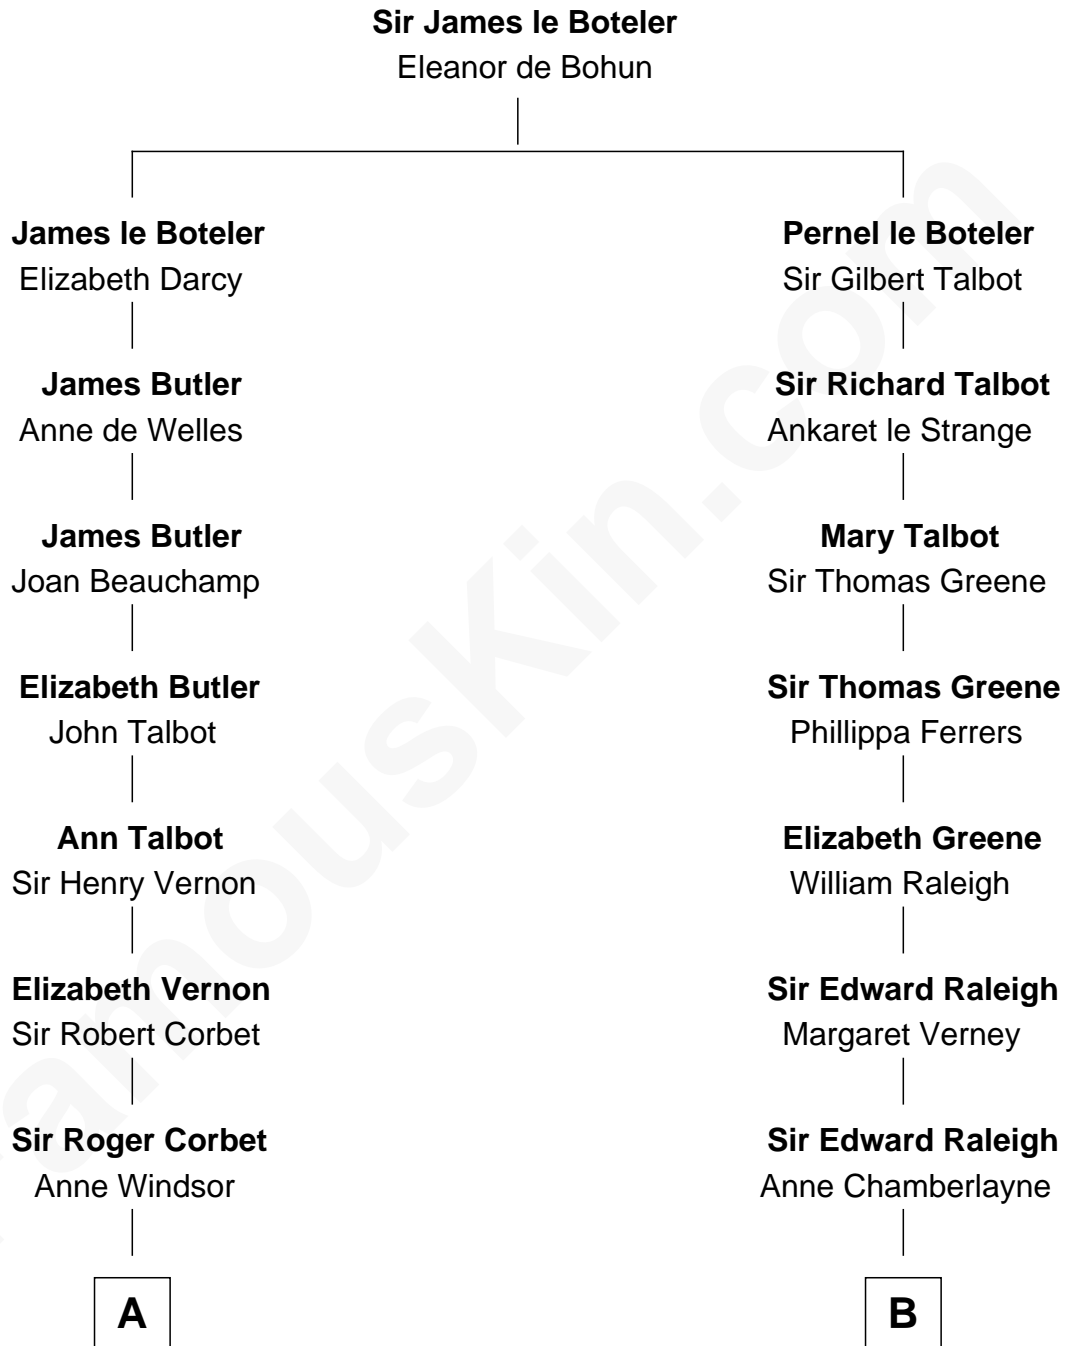

FamousKin.com Relationship Chart of

John D. Rockefeller

Founder of the Standard Oil Company

17th cousin 1 time removed of

Lucretia (Rudolph) Garfield

First Lady of President James Garfield

C

—
William Avery Rockefeller

Eliza Davison

—
John D. Rockefeller

Founder of the Standard Oil Company

FamousKin.com