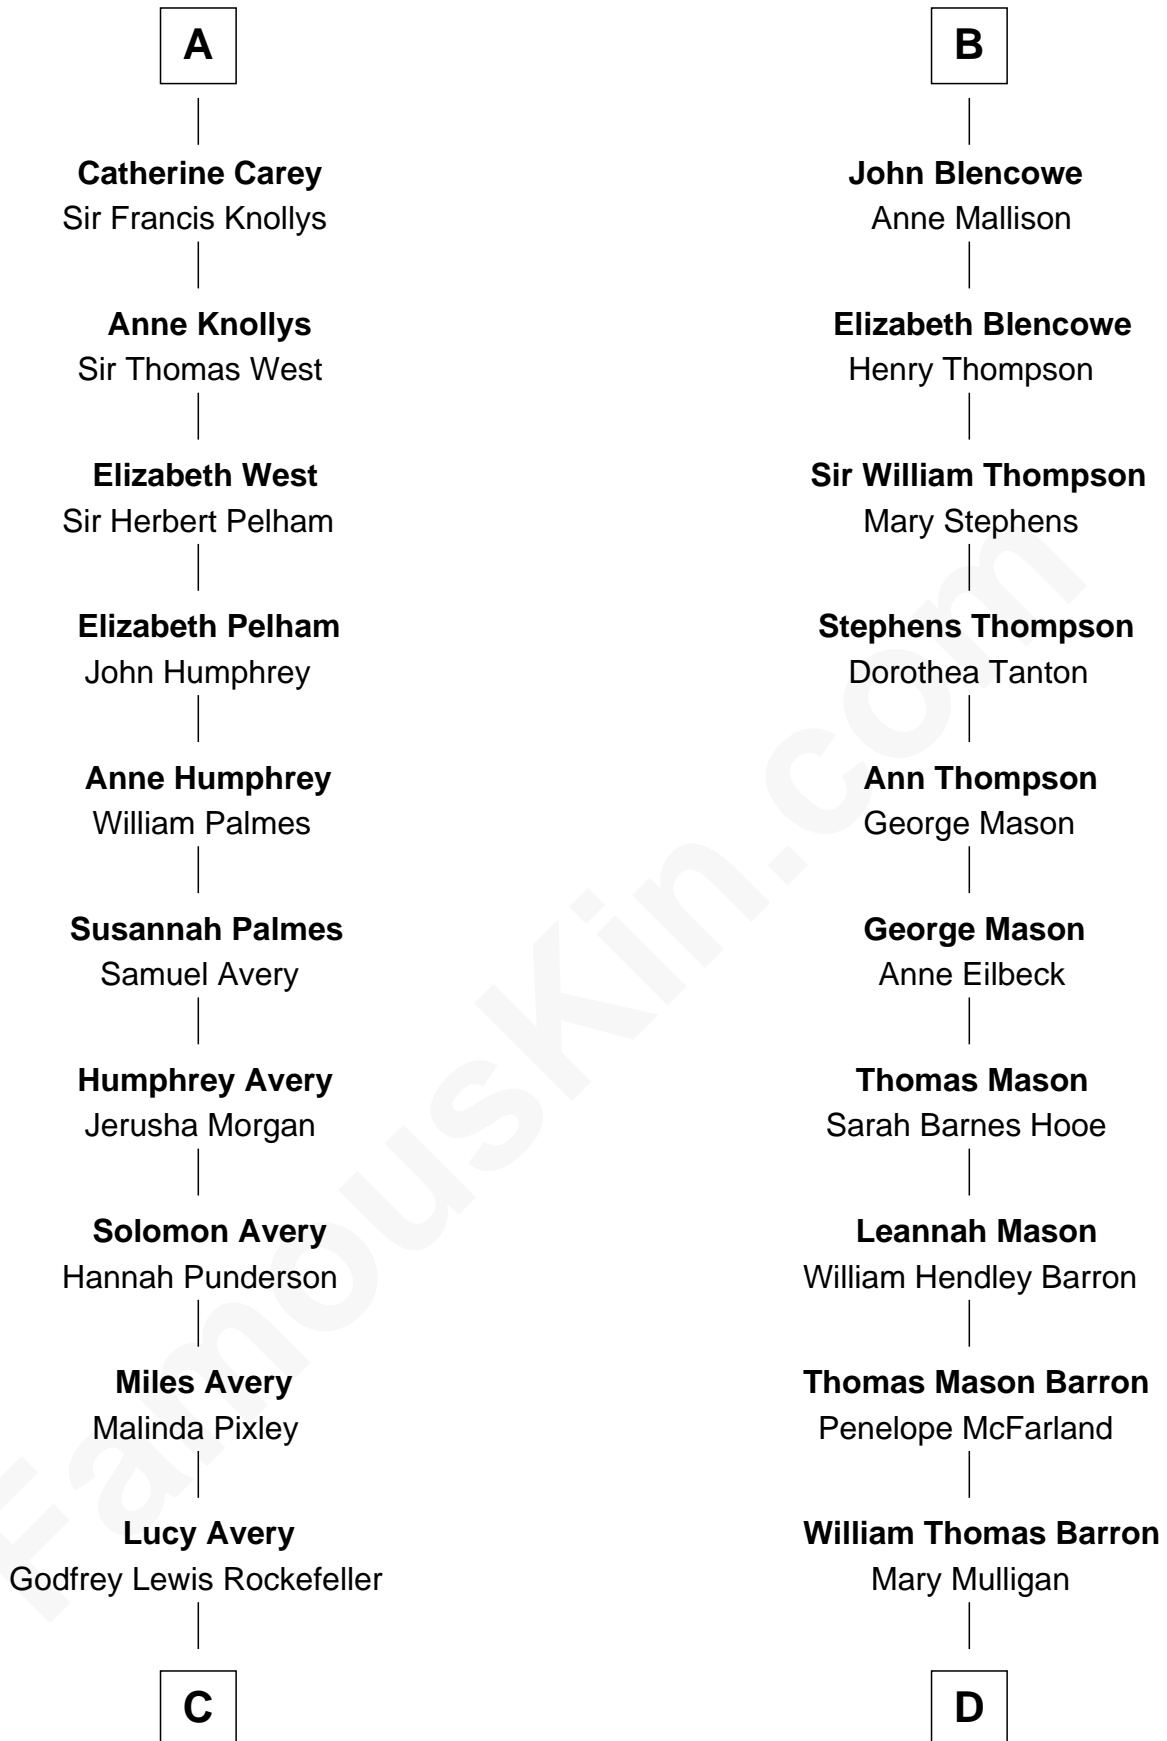

FamousKin.com Relationship Chart of

John D. Rockefeller

Founder of the Standard Oil Company

18th cousin 2 times removed of

Paris Hilton

Socialite and TV Personality

Thomas de Berkeley

*with wife
Margaret de Mortimer*

*with wife
Katherine de Clyvedon*

Maurice de Berkeley
Elizabeth le Despencer

Sir John Berkeley
Elizabeth Betteshorne

Thomas de Berkeley
Margaret de Lisle

Elizabeth Berkeley
Sir John Sutton

Elizabeth de Berkeley
Richard de Beauchamp

Sir Edmund Sutton
Matilda Clifford

Eleanor Beauchamp
Edmund Beaufort

Thomas Dudley
Grace Threlkeld

Eleanor Beaufort
Sir Robert Spencer

Winifred Dudley
Anthony Blencowe

Margaret Spencer
Sir Thomas Carey

Richard Blencowe
Apollonia Tolson

Sir William Carey
Mary Boleyn

Sir Henry Blencowe
Grace Sandford

A

B

C

William Avery Rockefeller

Eliza Davison

John D. Rockefeller