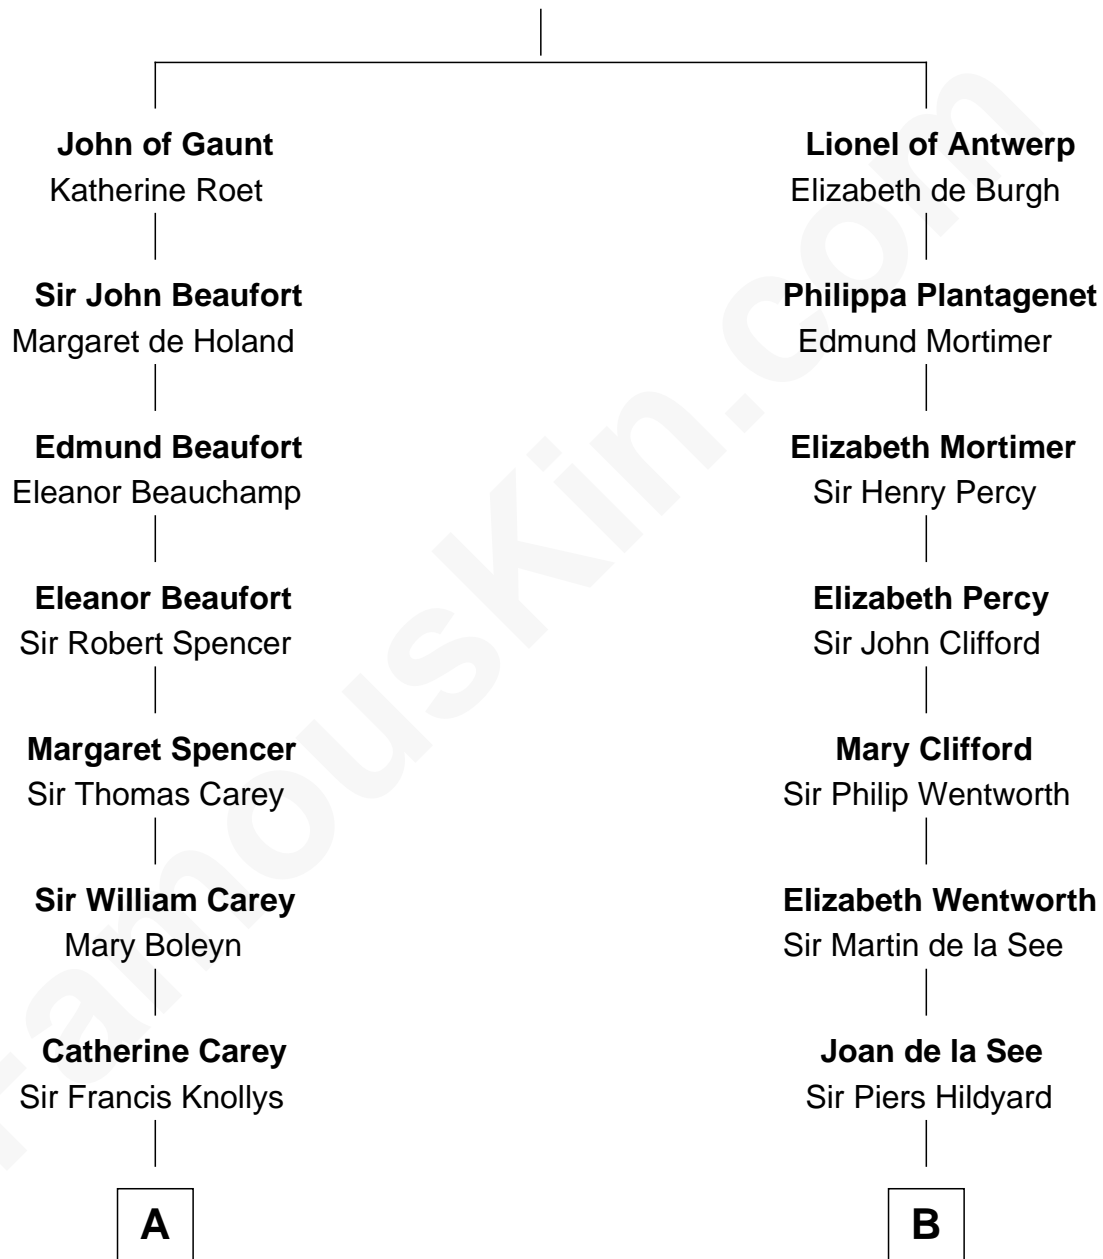

FamousKin.com Relationship Chart of

John D. Rockefeller

Founder of the Standard Oil Company

17th cousin 3 times removed of

Calvin Coolidge

30th U.S. President

Edward III, King of England

Philippa of Hainault

C

Sally Briggs Brown
Israel Chase Brewer

Sarah Almeda Brewer
Calvin Galusha Coolidge

Col. John Calvin Coolidge
Victoria Josephine Moor

Calvin Coolidge
30th U.S. President