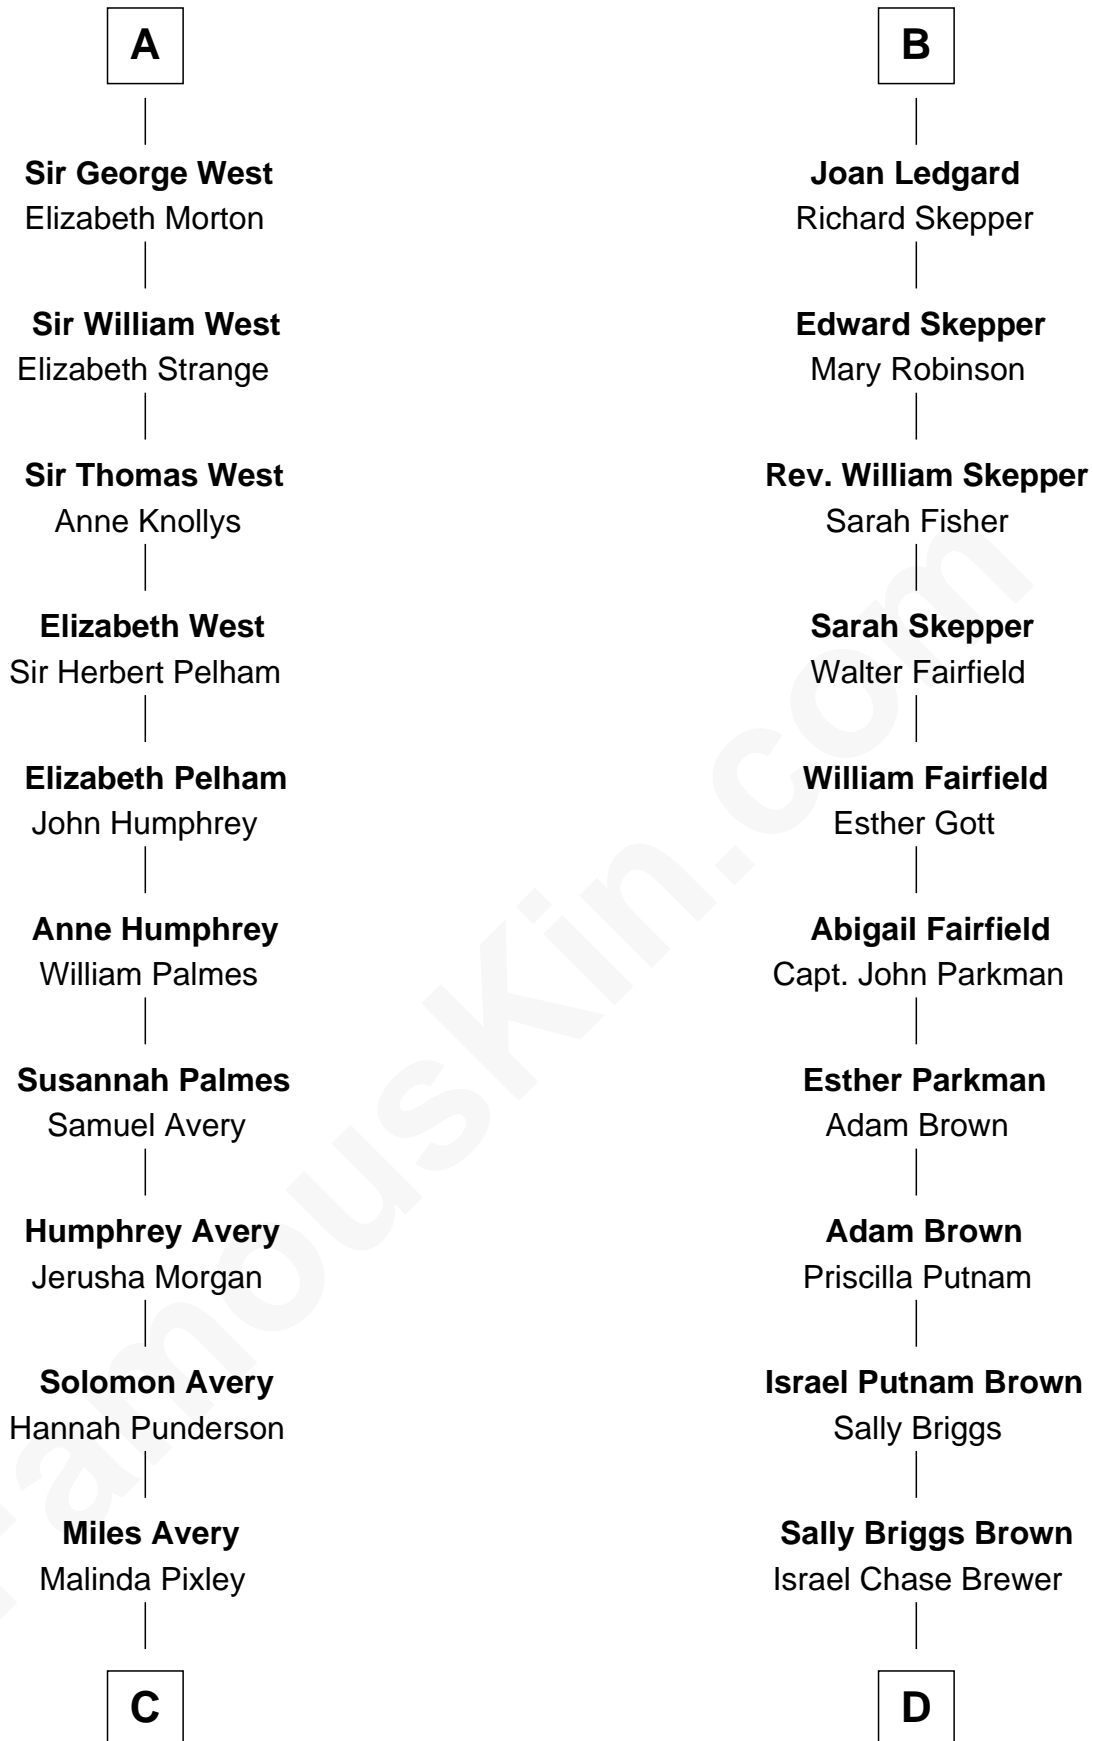

# FamousKin.com Relationship Chart of

**John D. Rockefeller**

*Founder of the Standard Oil Company*

19th cousin of

**Calvin Coolidge**

*30th U.S. President*

**C**

**Lucy Avery**  
Godfrey Lewis Rockefeller

**William Avery Rockefeller**  
Eliza Davison

**John D. Rockefeller**  
*Founder of the Standard Oil Company*

**D**

**Sarah Almeda Brewer**  
Calvin Galusha Coolidge

**Col. John Calvin Coolidge**  
Victoria Josephine Moor