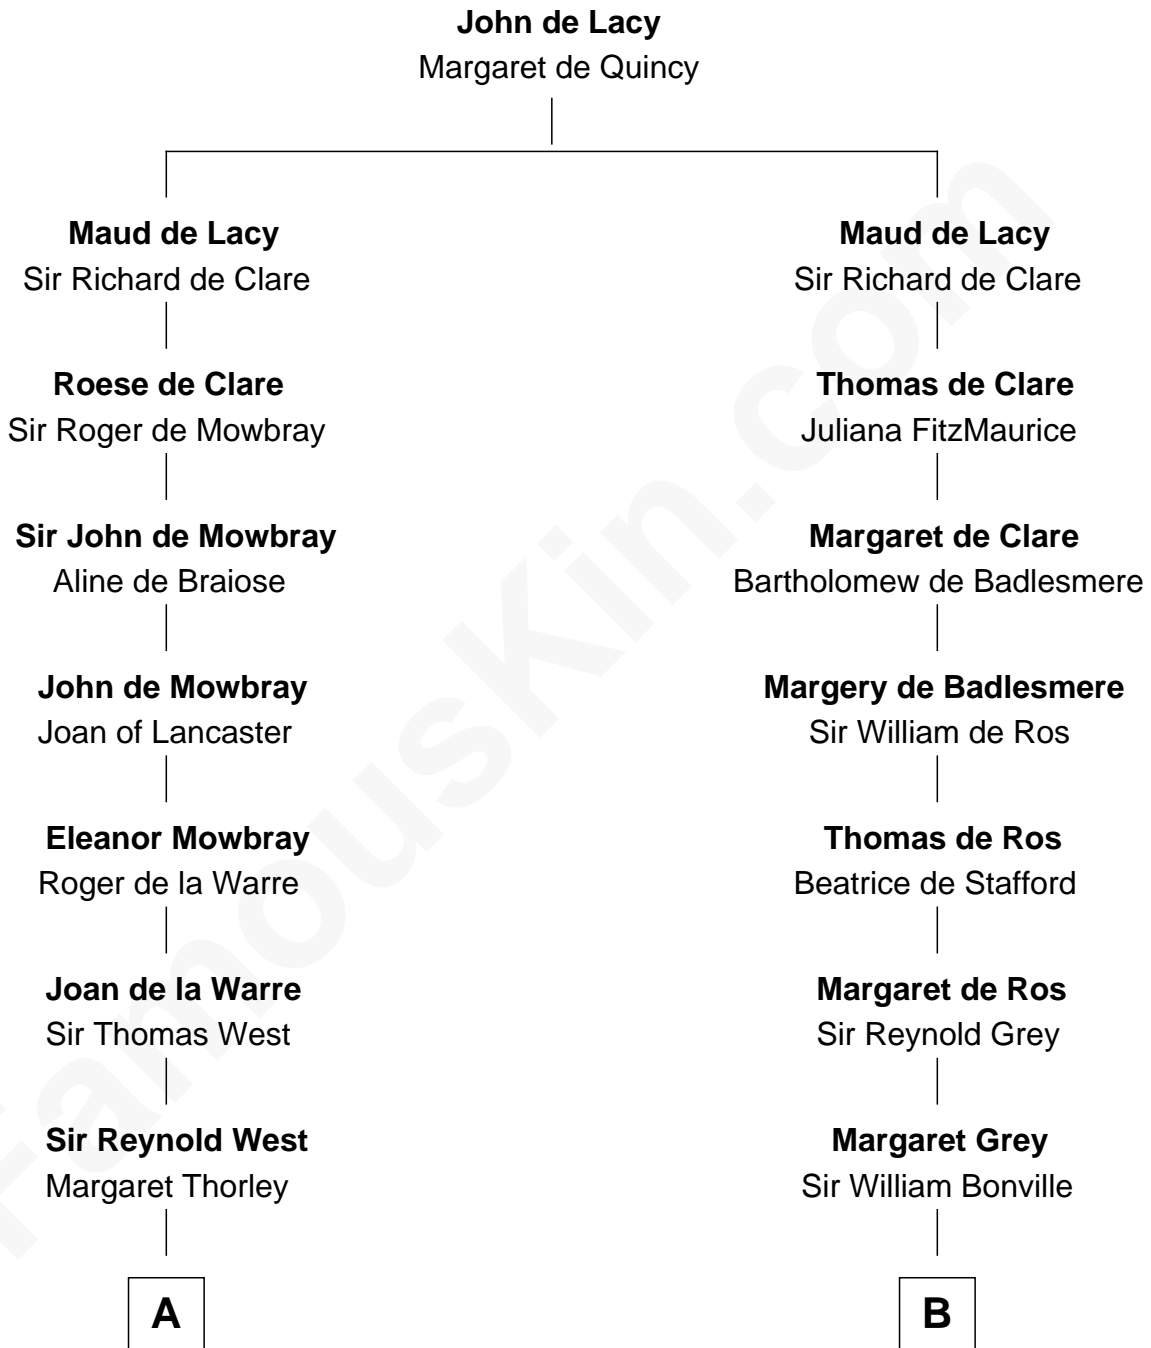

FamousKin.com Relationship Chart of

John D. Rockefeller

Founder of the Standard Oil Company

18th cousin 3 times removed of

Bathsheba (Ruggles) Spooner

First woman executed for murder in U.S. by non-British government

C

Solomon Avery
Hannah Punderson

Miles Avery
Malinda Pixley

Lucy Avery
Godfrey Lewis Rockefeller

William Avery Rockefeller
Eliza Davison

John D. Rockefeller
Founder of the Standard Oil Company

D

Timothy Dwight Ruggles
Bathsheba Bourne

Bathsheba (Ruggles) Spooner
First Woman Executed in U.S.

FamousKin.com