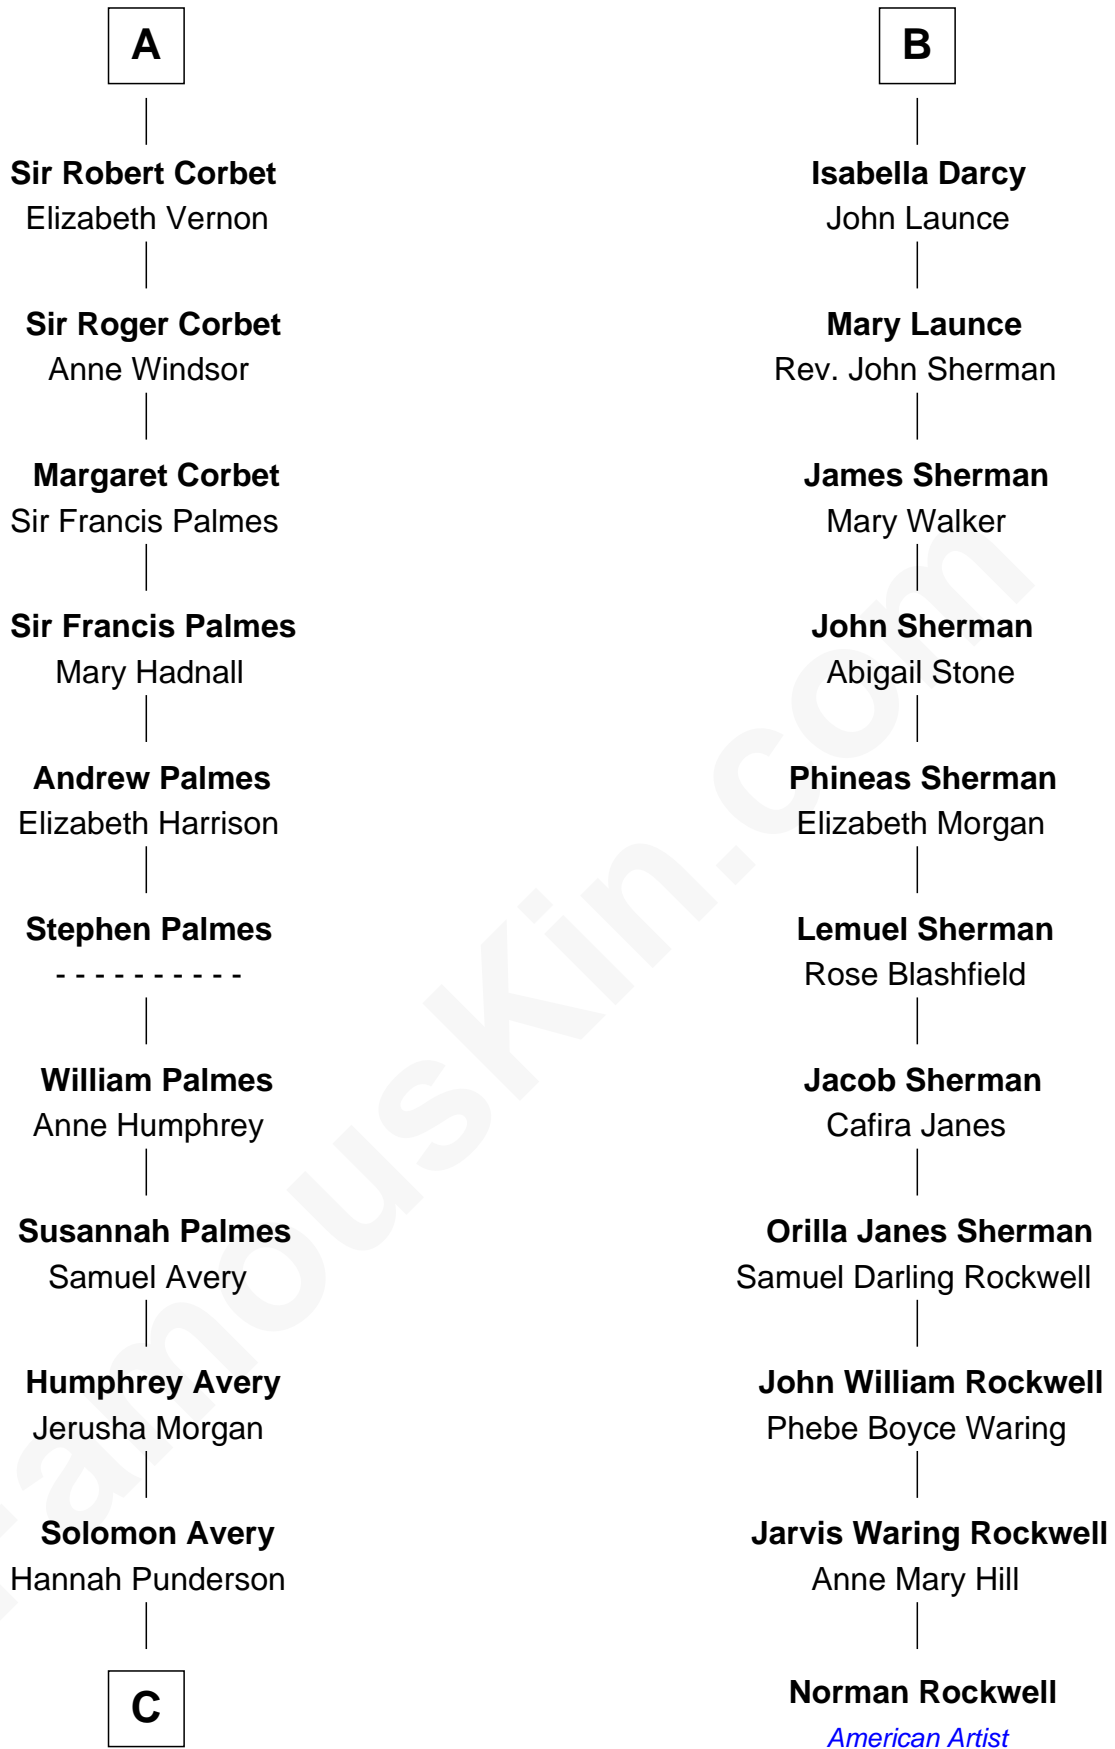

FamousKin.com Relationship Chart of

John D. Rockefeller

Founder of the Standard Oil Company

17th cousin 3 times removed of

Norman Rockwell

American Artist

Sir Henry de Grey

Elizabeth Talbot

C

—
Miles Avery
Malinda Pixley

—
Lucy Avery
Godfrey Lewis Rockefeller

—
William Avery Rockefeller
Eliza Davison

—
John D. Rockefeller
Founder of the Standard Oil Company

FamousKin.com