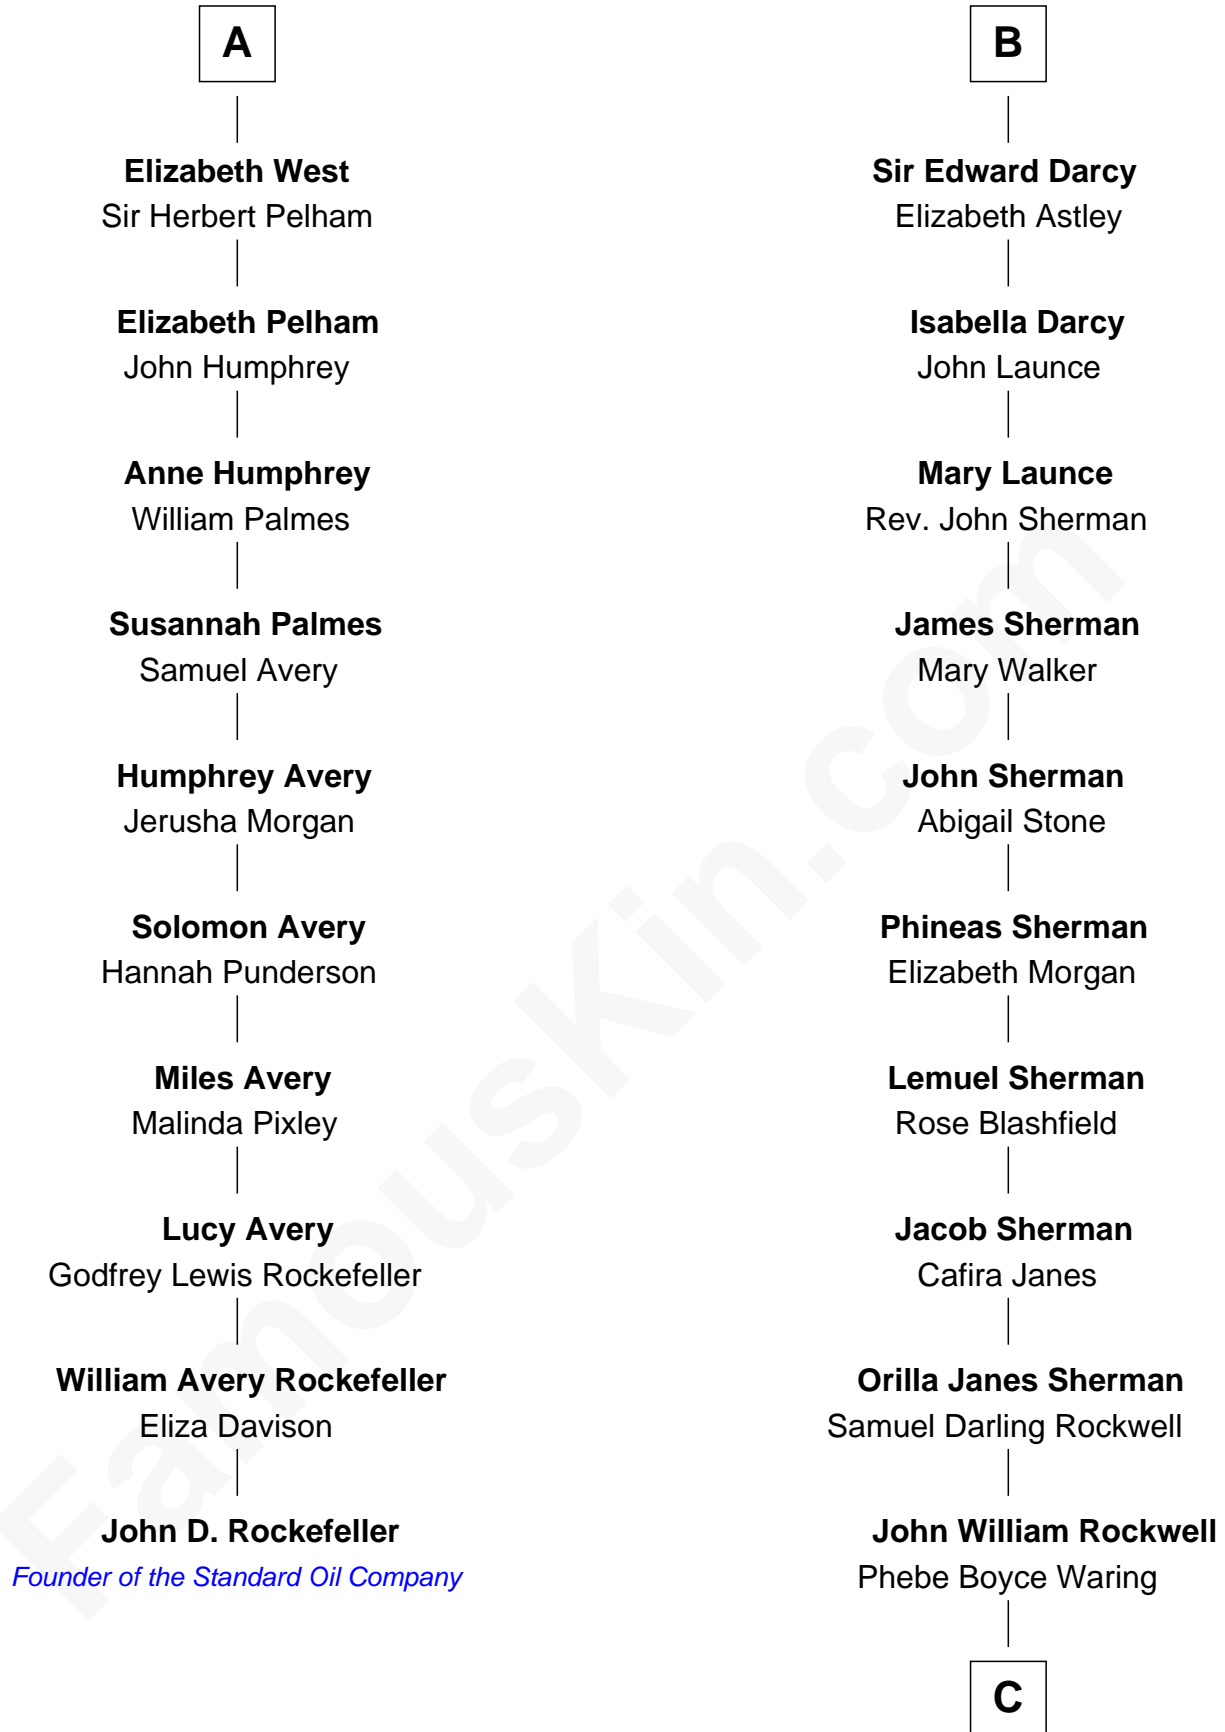

# FamousKin.com Relationship Chart of

**John D. Rockefeller**

*Founder of the Standard Oil Company*

16th cousin 2 times removed of

**Norman Rockwell**

*American Artist*

**John of Gaunt**

Katherine Roet

**Sir William Carey**

Mary Boleyn

**Catherine Carey**

Sir Francis Knollys

**Anne Knollys**

Sir Thomas West

**A**

**Joan Beaufort**

Eupheme Langton

**Sir Thomas Darcy**

Dowsabel Tempest

**Sir Arthur Darcy**

Mary Carew

**B**

**C**

—  
**Jarvis Waring Rockwell**

Anne Mary Hill

—  
**Norman Rockwell**

*American Artist*

FamousKin.com