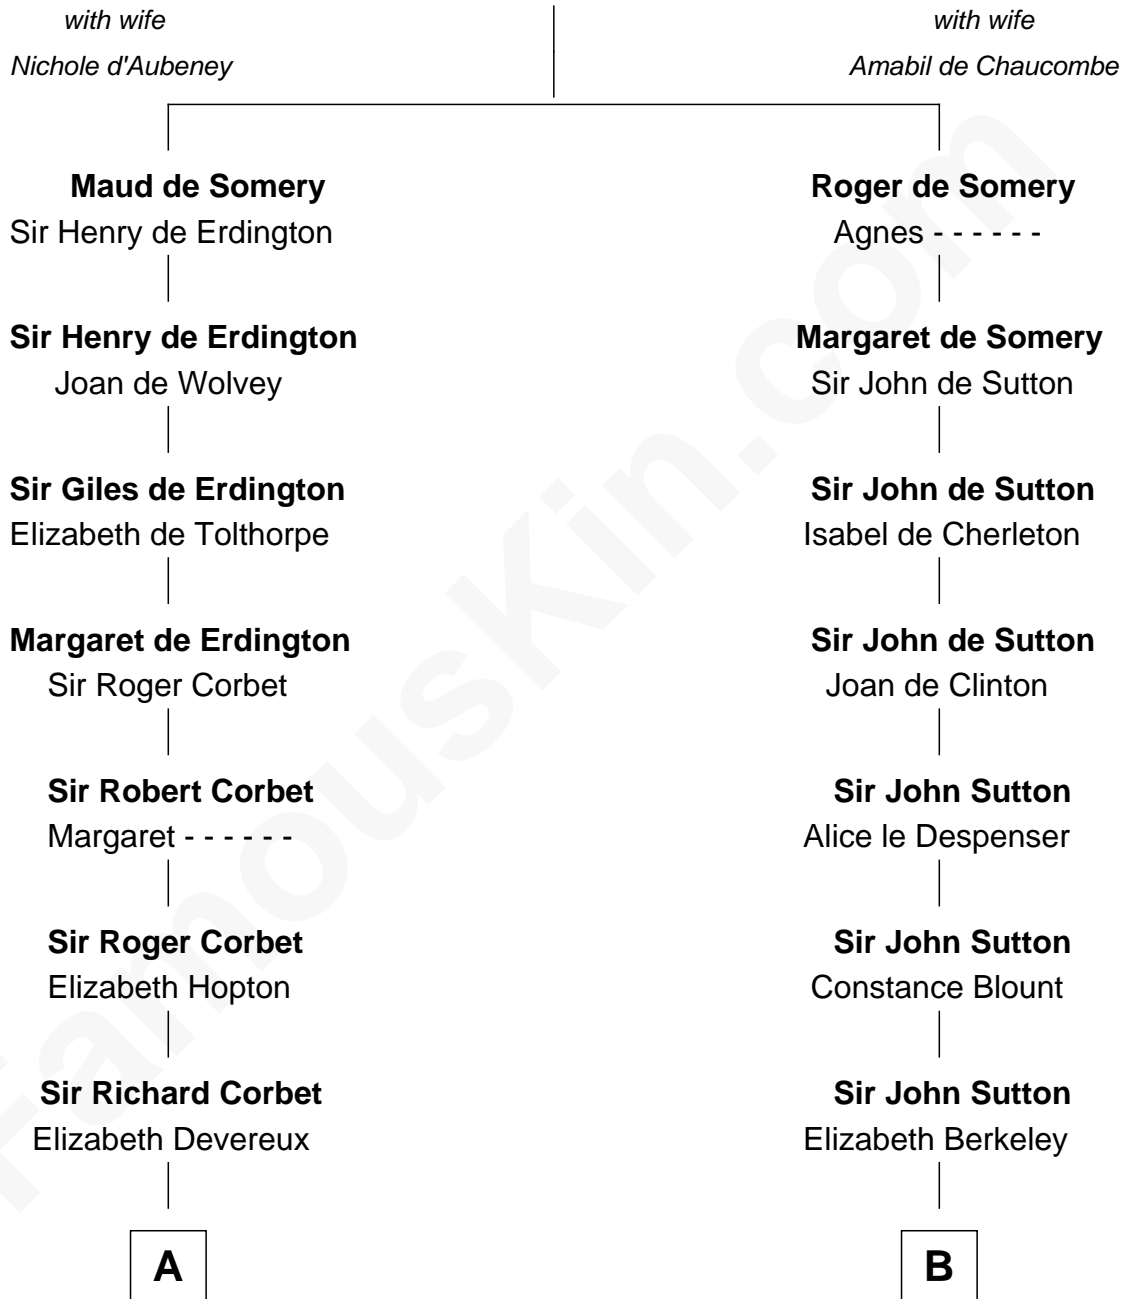

FamousKin.com Relationship Chart of

John D. Rockefeller

Founder of the Standard Oil Company

18th cousin 2 times removed of

Nicholas Gilman

Signer of the U.S. Constitution

Sir Roger de Somery

C

Miles Avery
Malinda Pixley

Lucy Avery
Godfrey Lewis Rockefeller

William Avery Rockefeller
Eliza Davison

John D. Rockefeller
Founder of the Standard Oil Company

D

Ann Taylor
Nicholas Gilman

Nicholas Gilman
Signer of the U.S. Constitution