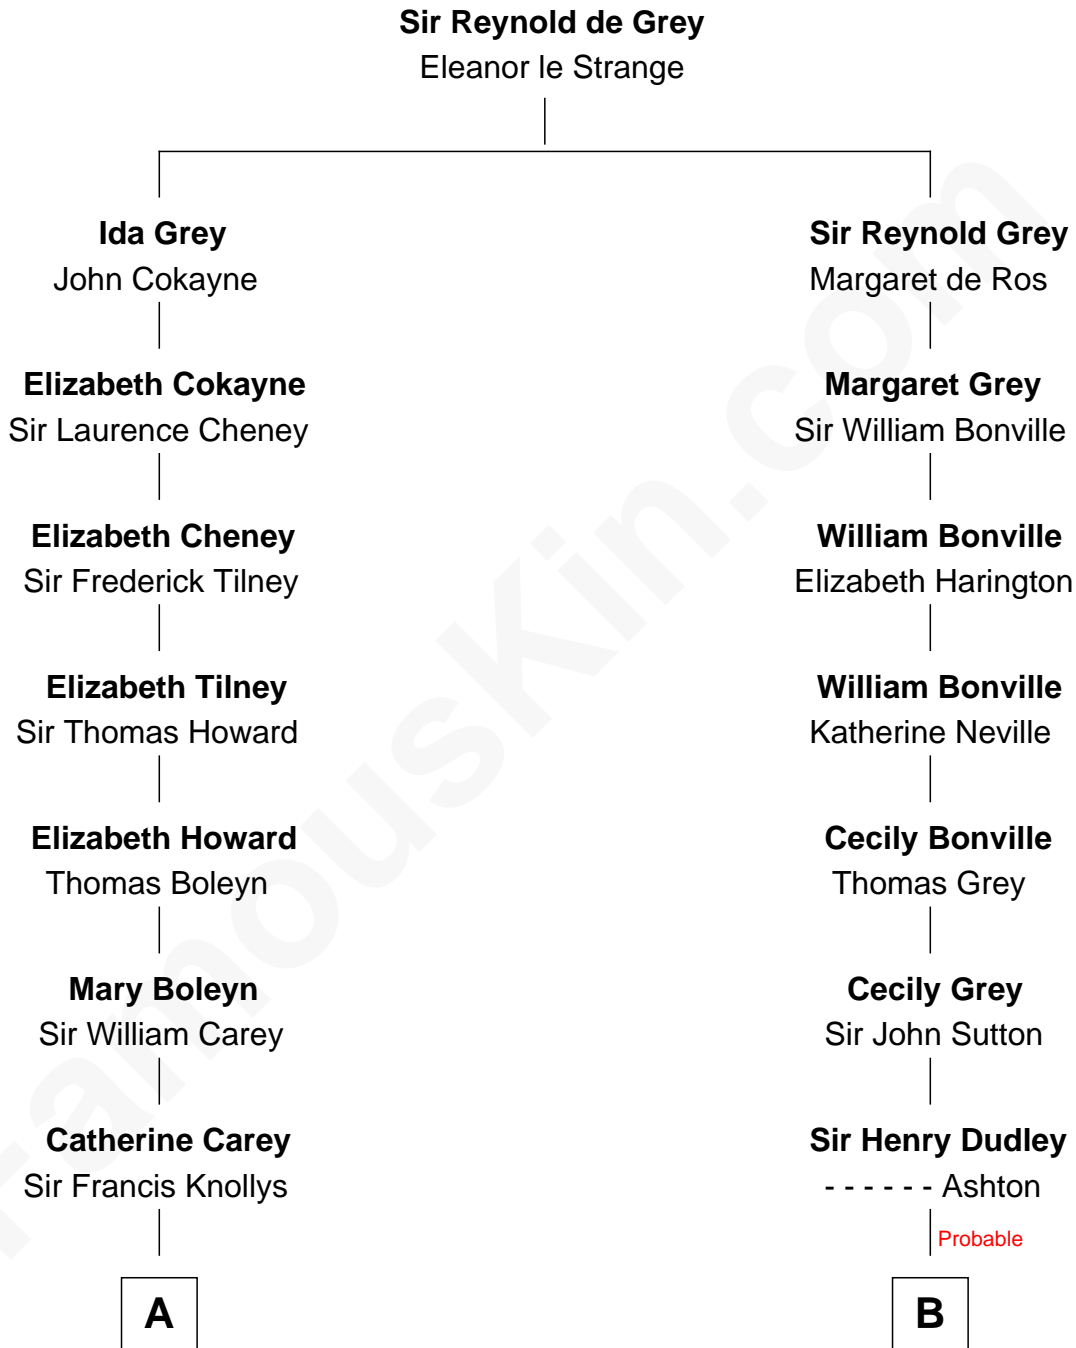

FamousKin.com Relationship Chart of

John D. Rockefeller

Founder of the Standard Oil Company

14th cousin 3 times removed of

Nicholas Gilman

Signer of the U.S. Constitution

A

Anne Knollys
Sir Thomas West

Elizabeth West
Sir Herbert Pelham

Elizabeth Pelham
John Humphrey

Anne Humphrey
William Palmes

Susannah Palmes
Samuel Avery

Humphrey Avery
Jerusha Morgan

Solomon Avery
Hannah Punderson

Miles Avery
Malinda Pixley

Lucy Avery
Godfrey Lewis Rockefeller

William Avery Rockefeller
Eliza Davison

John D. Rockefeller
Founder of the Standard Oil Company

B

Roger Dudley
Susanna Thorne

Gov. Thomas Dudley
Dorothy York

Patience Dudley
Maj. Gen. Daniel Denison