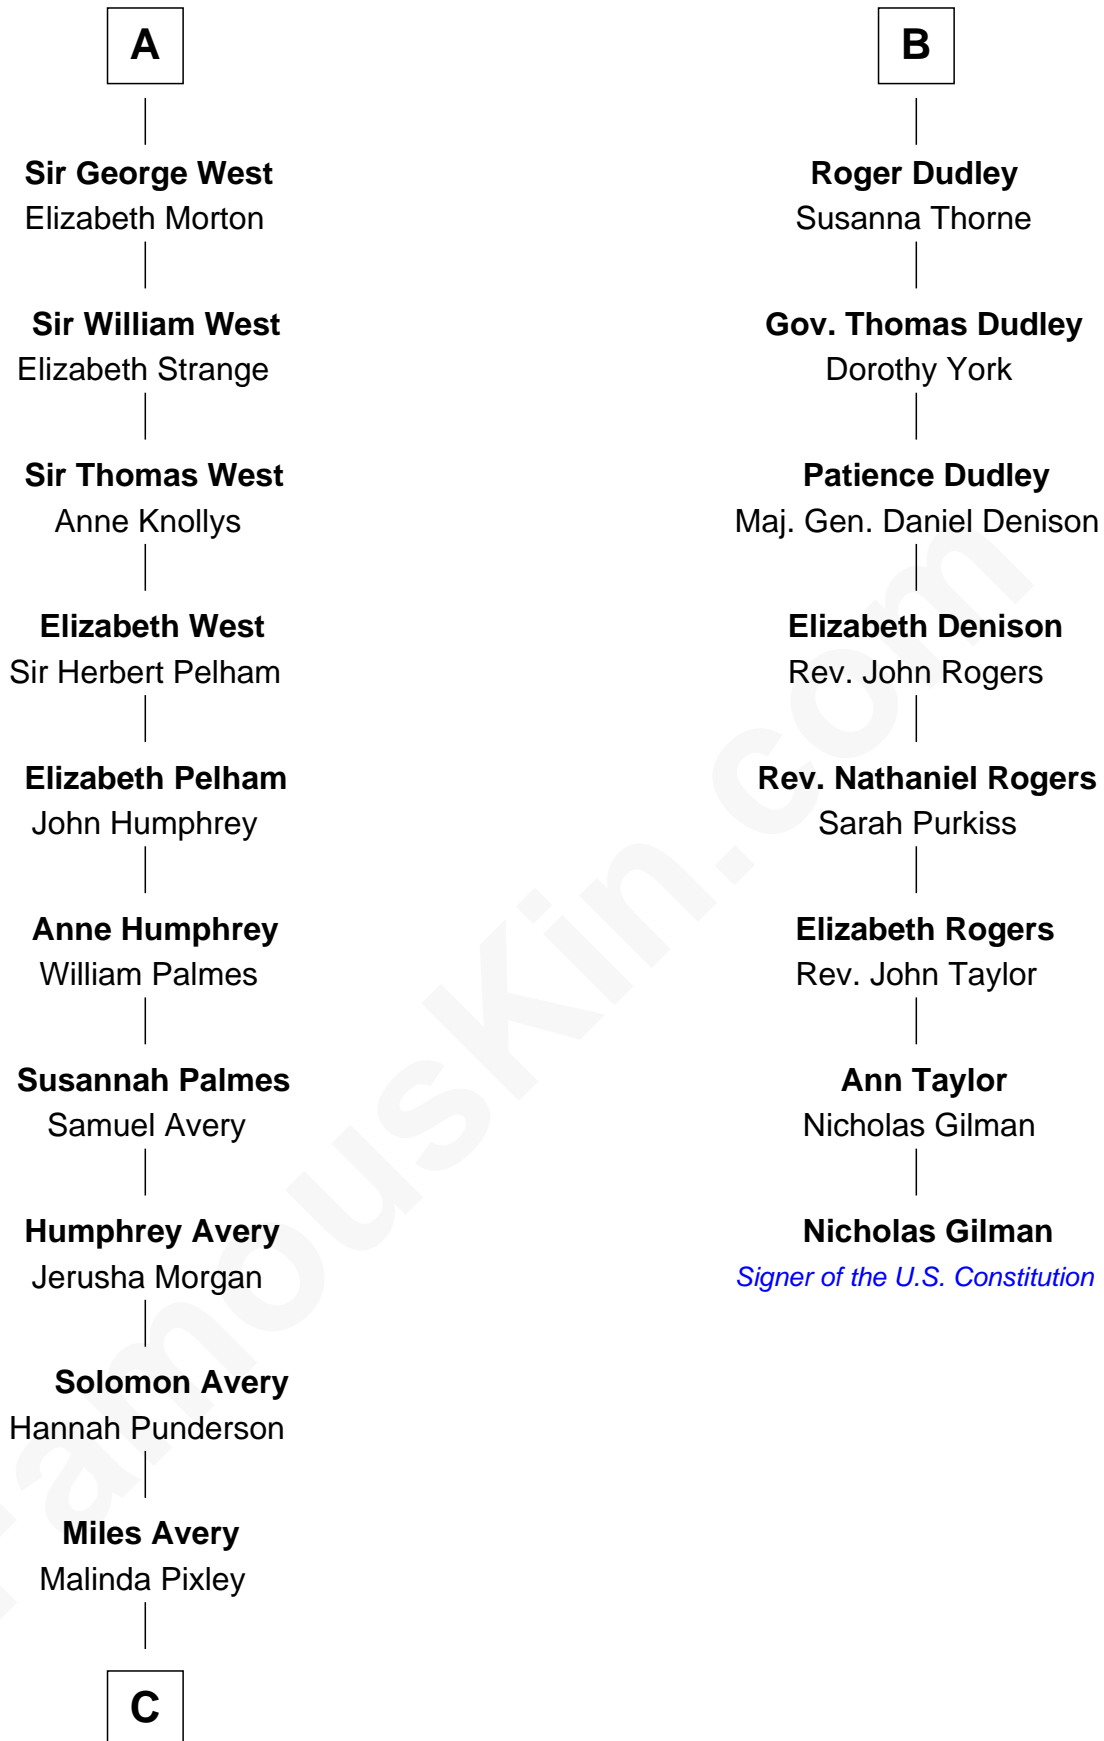

FamousKin.com Relationship Chart of

John D. Rockefeller

Founder of the Standard Oil Company

14th cousin 5 times removed of

Nicholas Gilman

Signer of the U.S. Constitution

C

—
Lucy Avery

Godfrey Lewis Rockefeller

—
William Avery Rockefeller

Eliza Davison

—
John D. Rockefeller

Founder of the Standard Oil Company

FamousKin.com