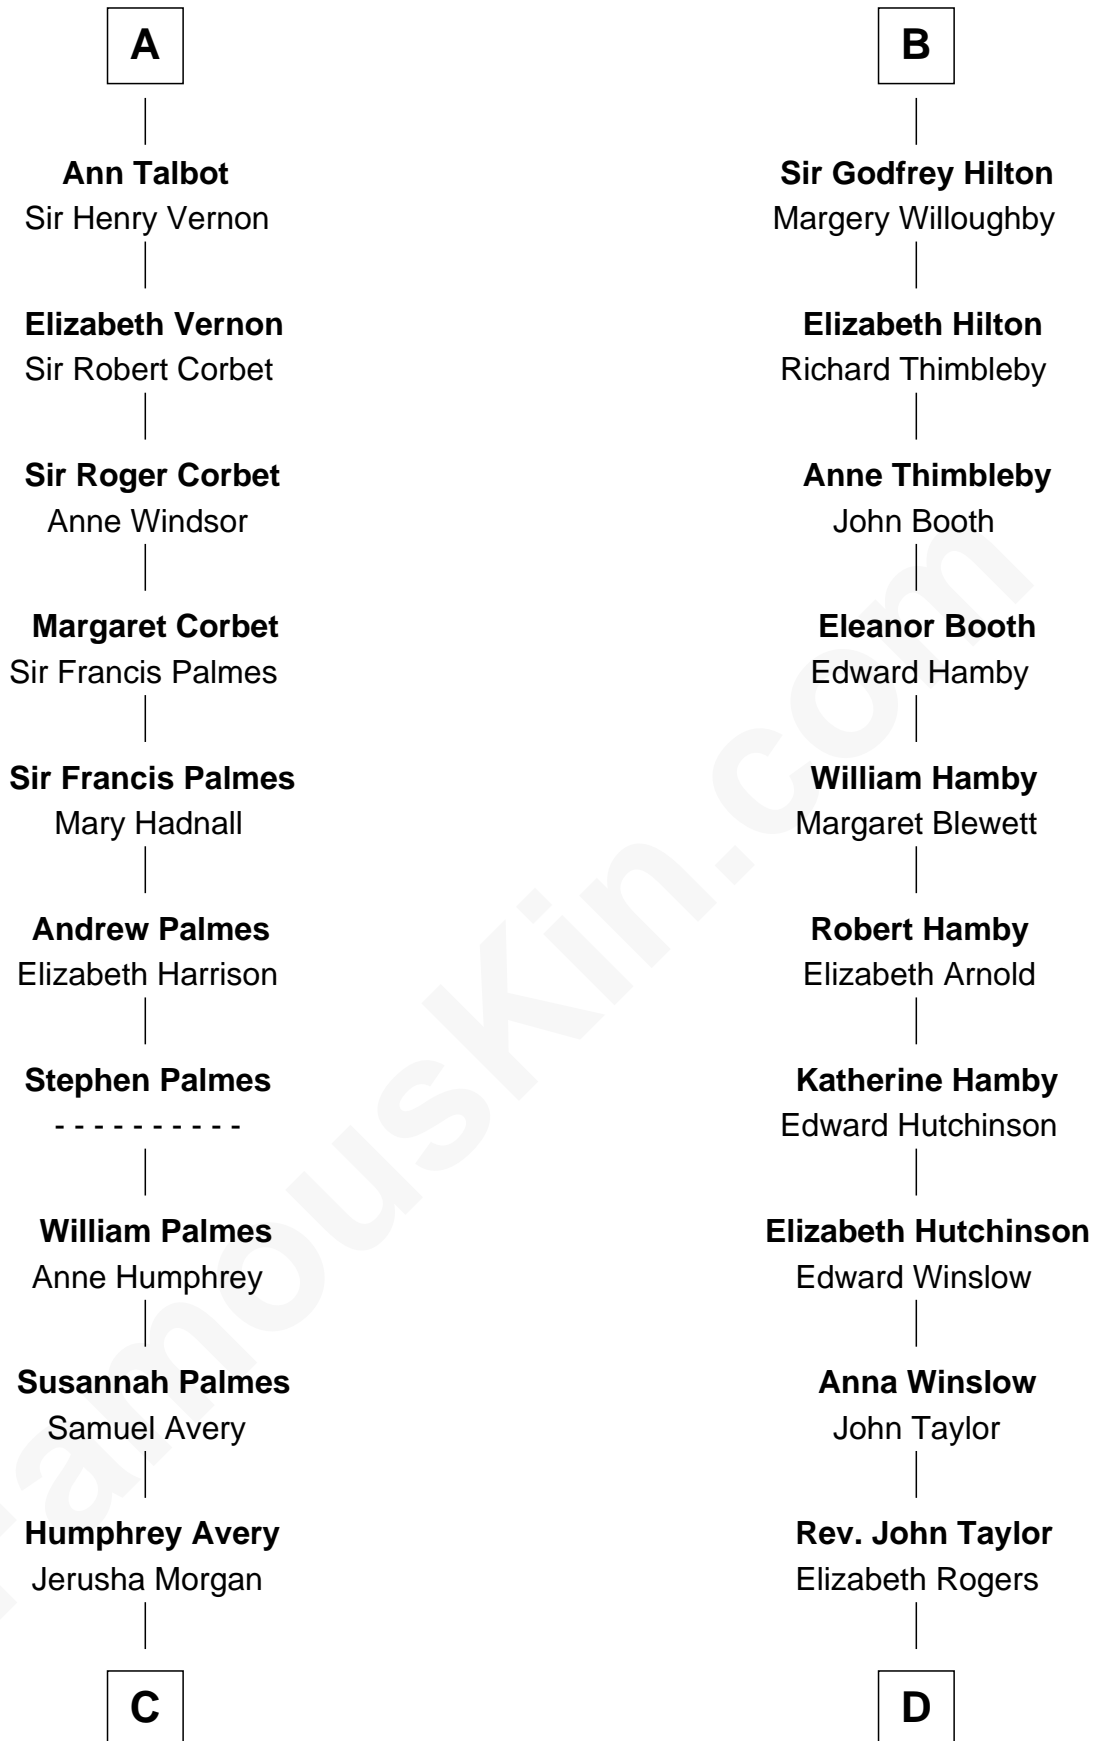

# FamousKin.com Relationship Chart of

**John D. Rockefeller**

*Founder of the Standard Oil Company*

18th cousin 3 times removed of

**Nicholas Gilman**

*Signer of the U.S. Constitution*

**C**

**Solomon Avery**  
Hannah Punderson

**Miles Avery**  
Malinda Pixley

**Lucy Avery**  
Godfrey Lewis Rockefeller

**William Avery Rockefeller**  
Eliza Davison

**John D. Rockefeller**  
*Founder of the Standard Oil Company*

**D**

**Ann Taylor**  
Nicholas Gilman