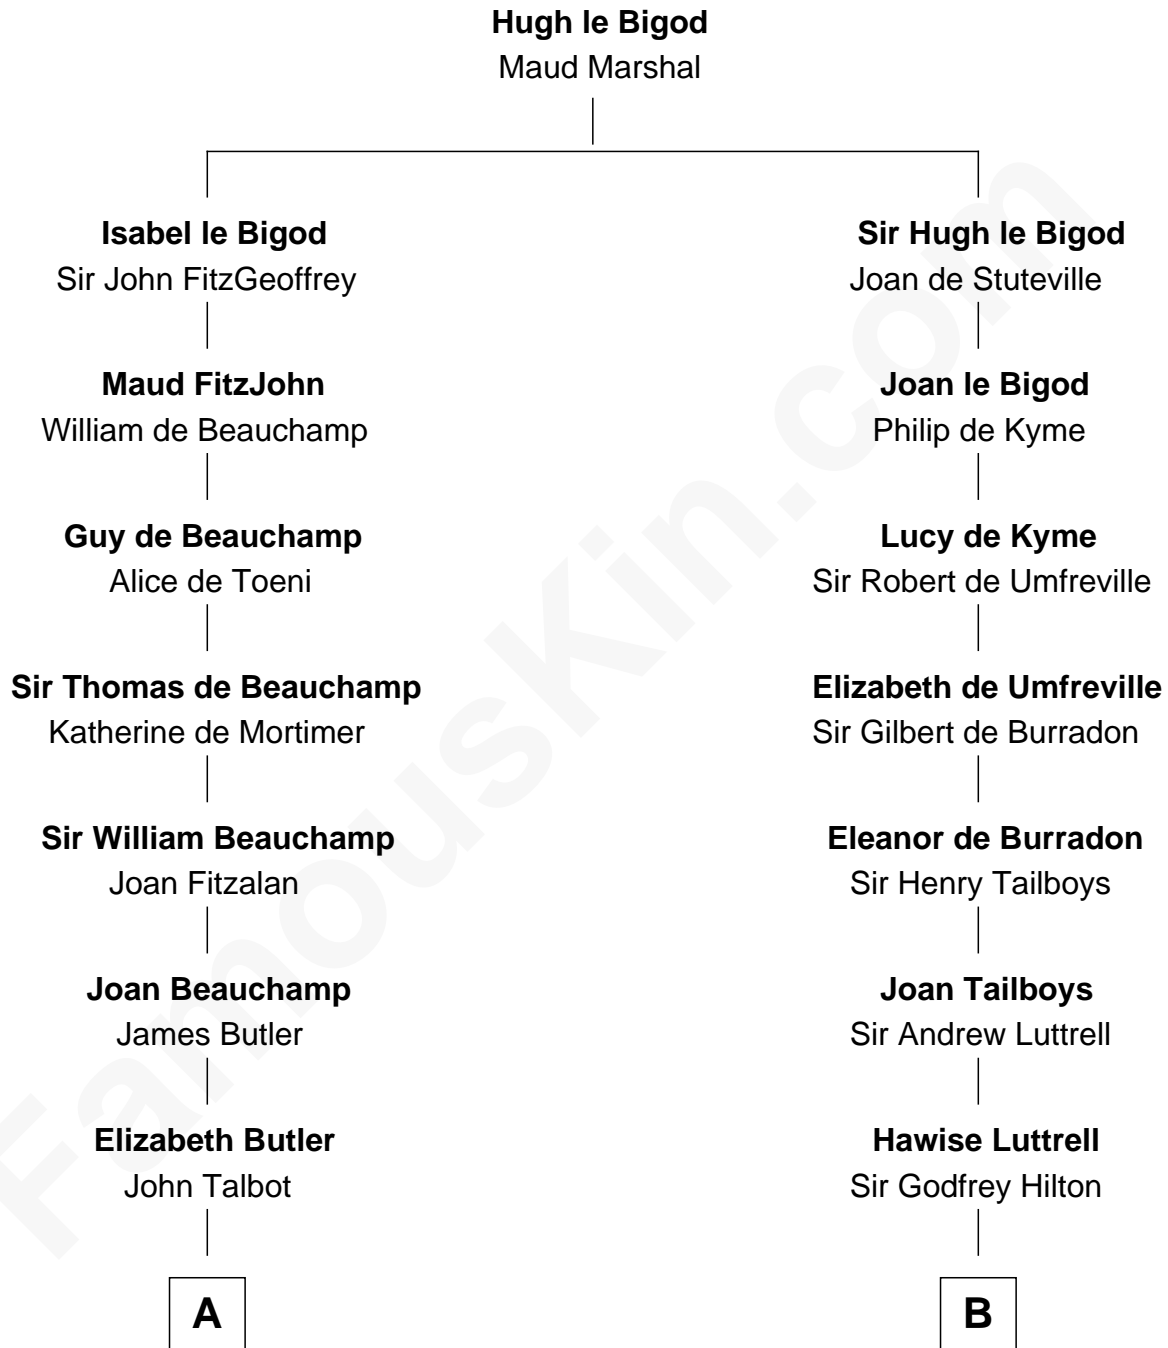

# FamousKin.com Relationship Chart of

**John D. Rockefeller**

*Founder of the Standard Oil Company*

18th cousin 3 times removed of

**Nicholas Gilman**

*Signer of the U.S. Constitution*

**C**

**Solomon Avery**  
Hannah Punderson

**Miles Avery**  
Malinda Pixley

**Lucy Avery**  
Godfrey Lewis Rockefeller

**William Avery Rockefeller**  
Eliza Davison

**John D. Rockefeller**  
*Founder of the Standard Oil Company*

**D**

**Ann Taylor**  
Nicholas Gilman