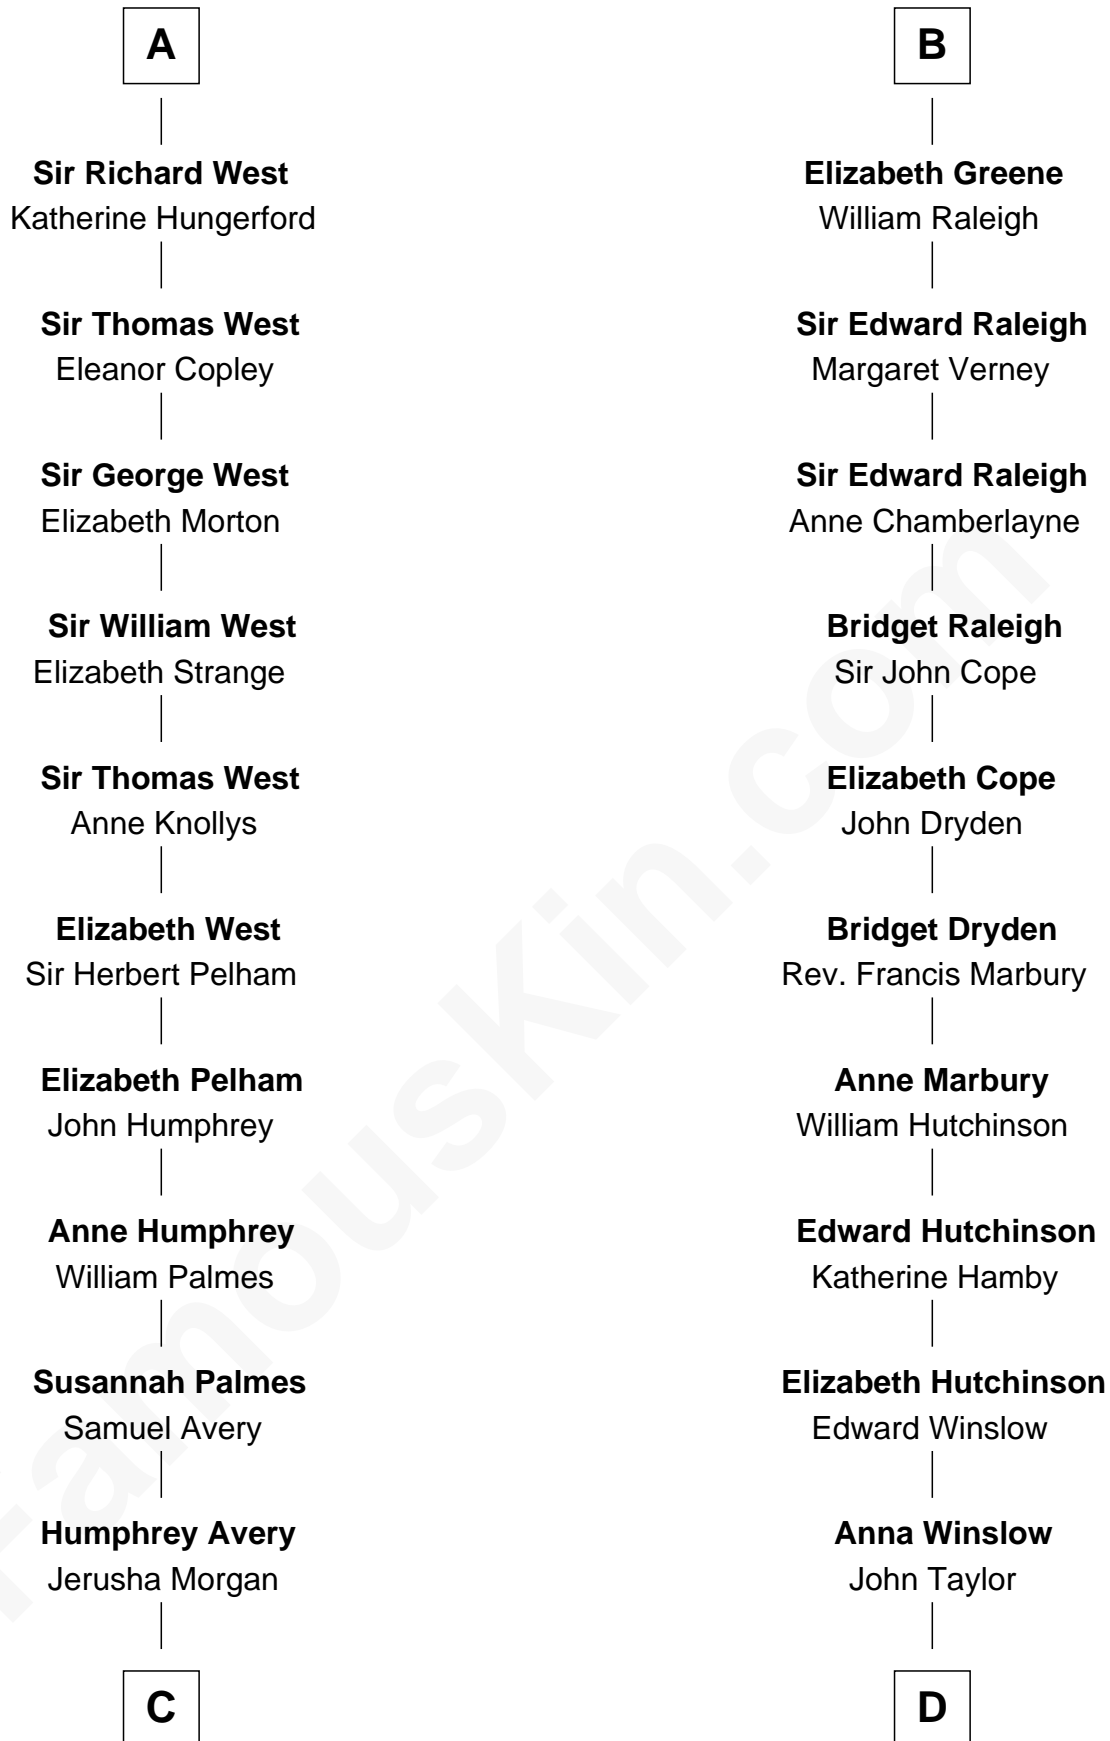

# FamousKin.com Relationship Chart of

**John D. Rockefeller**

*Founder of the Standard Oil Company*

19th cousin 2 times removed of

**Nicholas Gilman**

*Signer of the U.S. Constitution*

**Gilbert de Clare**

Isabel Marshal

**Eleanor Mowbray**

Roger de la Warre

**Joan de la Warre**

Sir Thomas West

**Sir Reynold West**

Margaret Thorley

**A**

**Sir Richard de Clare**

John de Ferrers

**Robert de Ferrers**

Margaret Despencer

**Phillippa Ferrers**

Sir Thomas Greene

**B**

**C**

**Solomon Avery**  
Hannah Punderson

**Miles Avery**  
Malinda Pixley

**Lucy Avery**  
Godfrey Lewis Rockefeller

**William Avery Rockefeller**  
Eliza Davison

**John D. Rockefeller**  
*Founder of the Standard Oil Company*

**D**

**Rev. John Taylor**  
Elizabeth Rogers