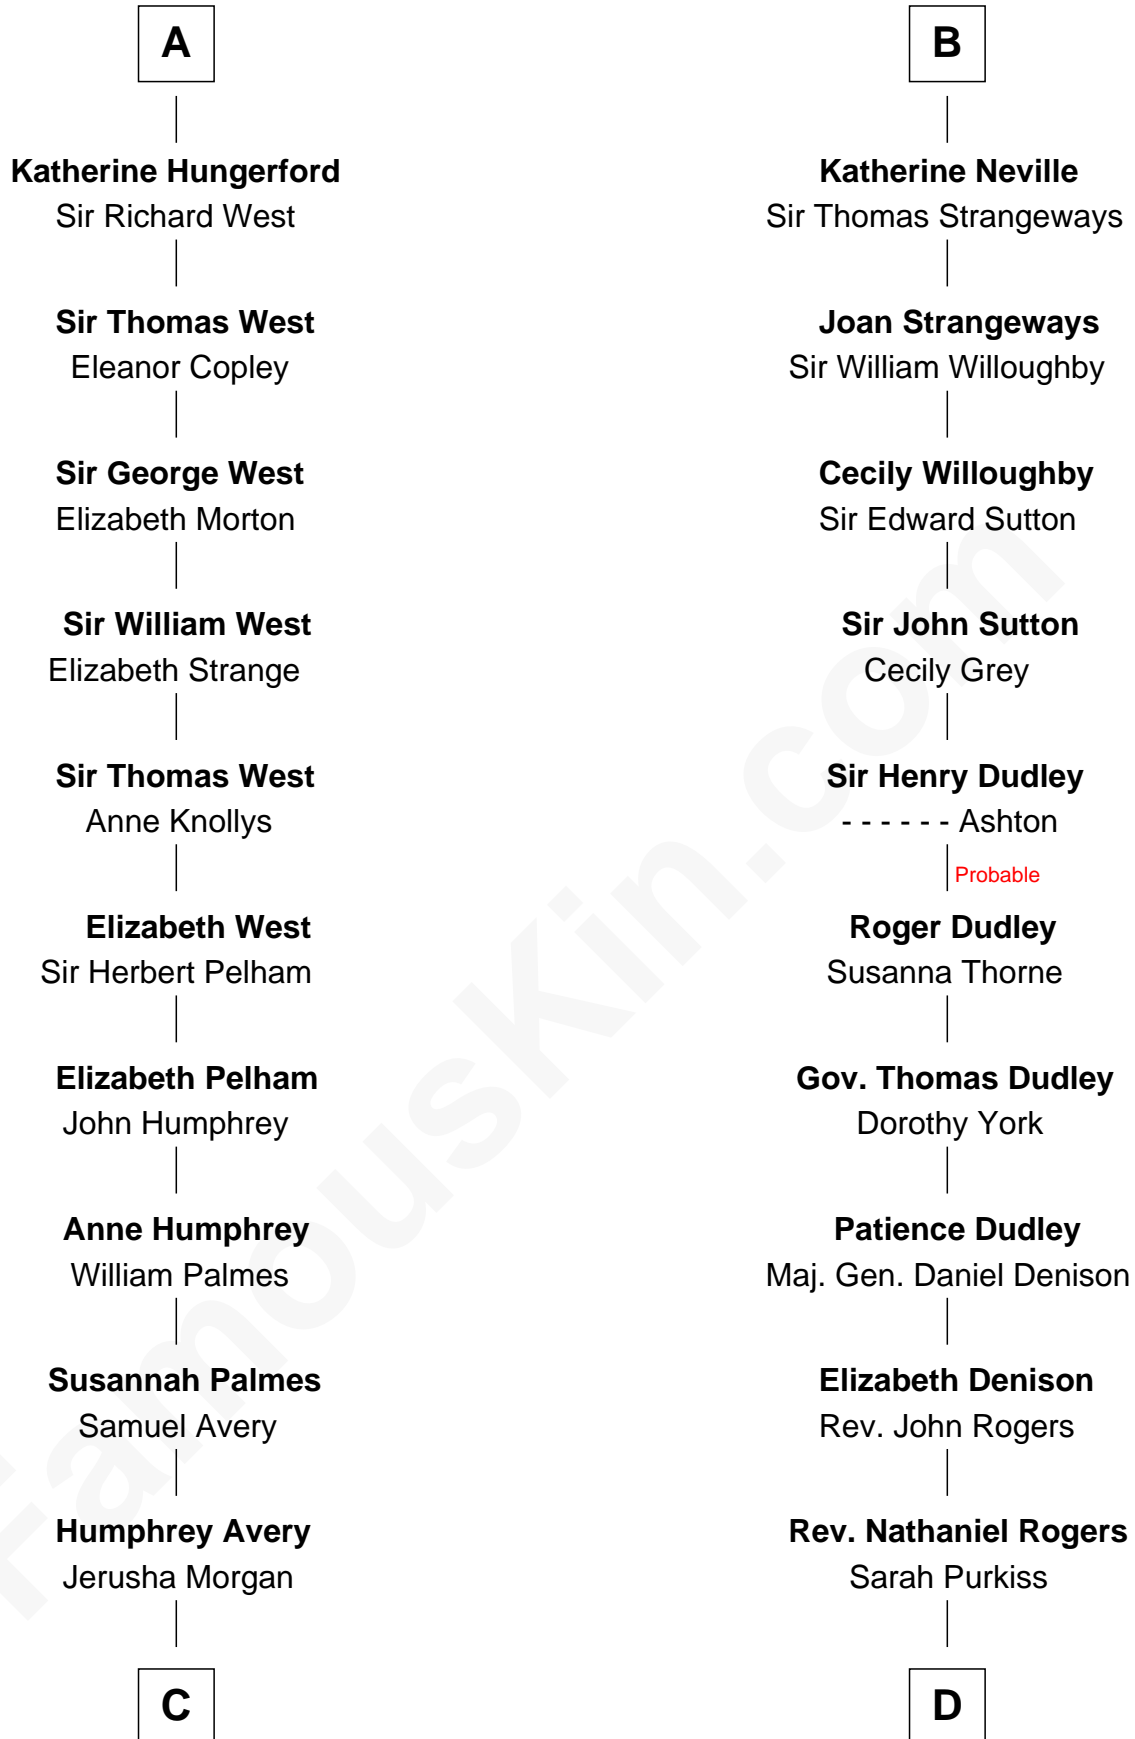

# FamousKin.com Relationship Chart of

**John D. Rockefeller**

*Founder of the Standard Oil Company*

19th cousin 2 times removed of

**Nicholas Gilman**

*Signer of the U.S. Constitution*

**C**

**Solomon Avery**  
Hannah Punderson

**Miles Avery**  
Malinda Pixley

**Lucy Avery**  
Godfrey Lewis Rockefeller

**William Avery Rockefeller**  
Eliza Davison

**John D. Rockefeller**  
*Founder of the Standard Oil Company*

**D**

**Elizabeth Rogers**  
Rev. John Taylor

**Ann Taylor**  
Nicholas Gilman

**Nicholas Gilman**  
*Signer of the U.S. Constitution*

FamousKin.com