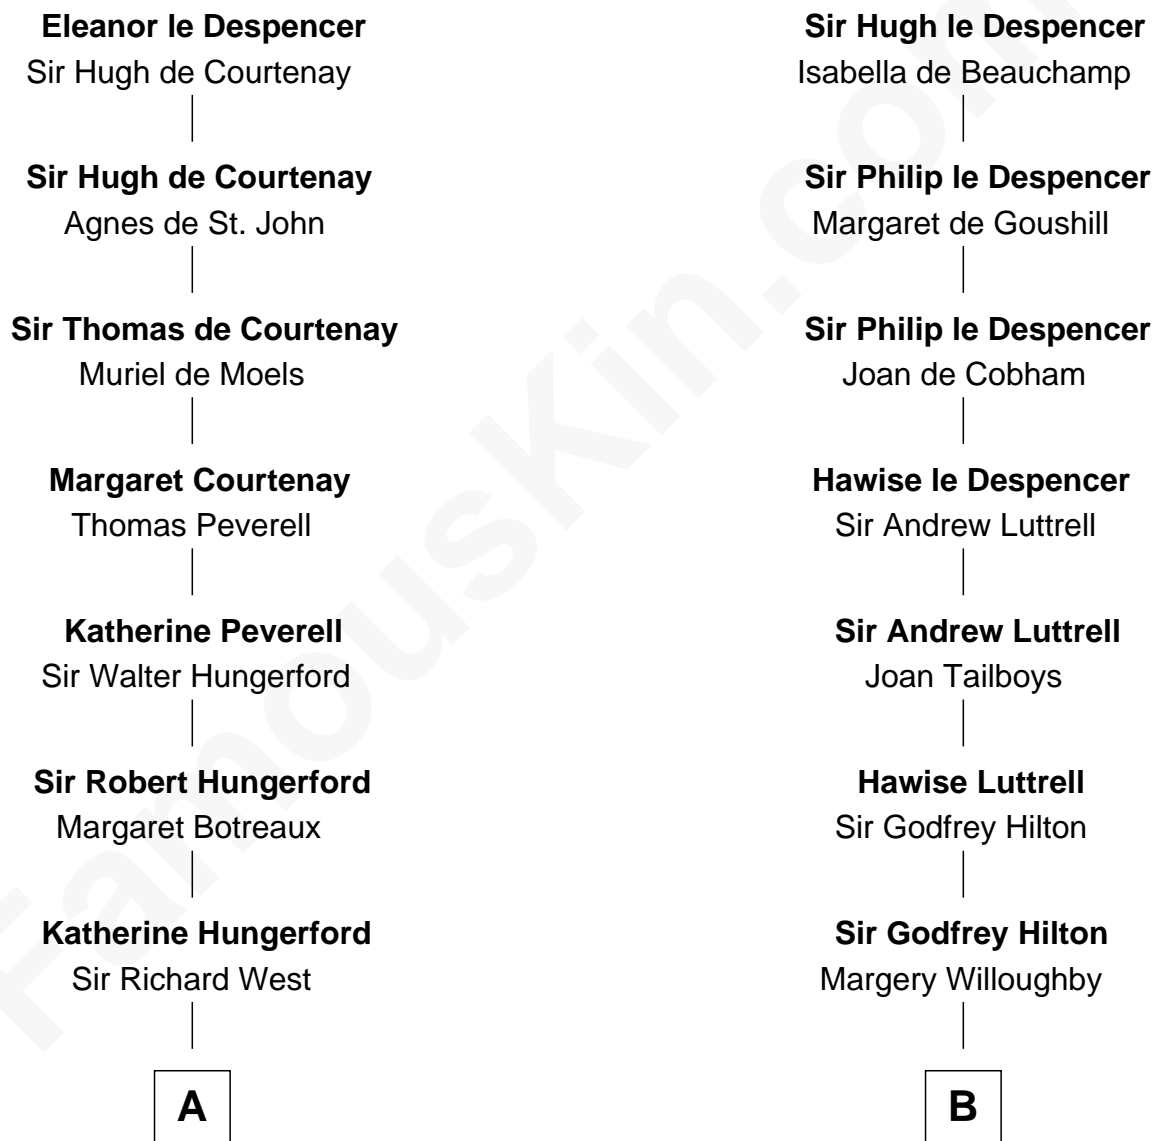

FamousKin.com Relationship Chart of

John D. Rockefeller

Founder of the Standard Oil Company

17th cousin 3 times removed of

Nicholas Gilman

Signer of the U.S. Constitution

Sir Hugh le Despencer

Aveline Basset

C

—
Miles Avery
Malinda Pixley

—
Lucy Avery
Godfrey Lewis Rockefeller

—
William Avery Rockefeller
Eliza Davison

—
John D. Rockefeller
Founder of the Standard Oil Company

FamousKin.com