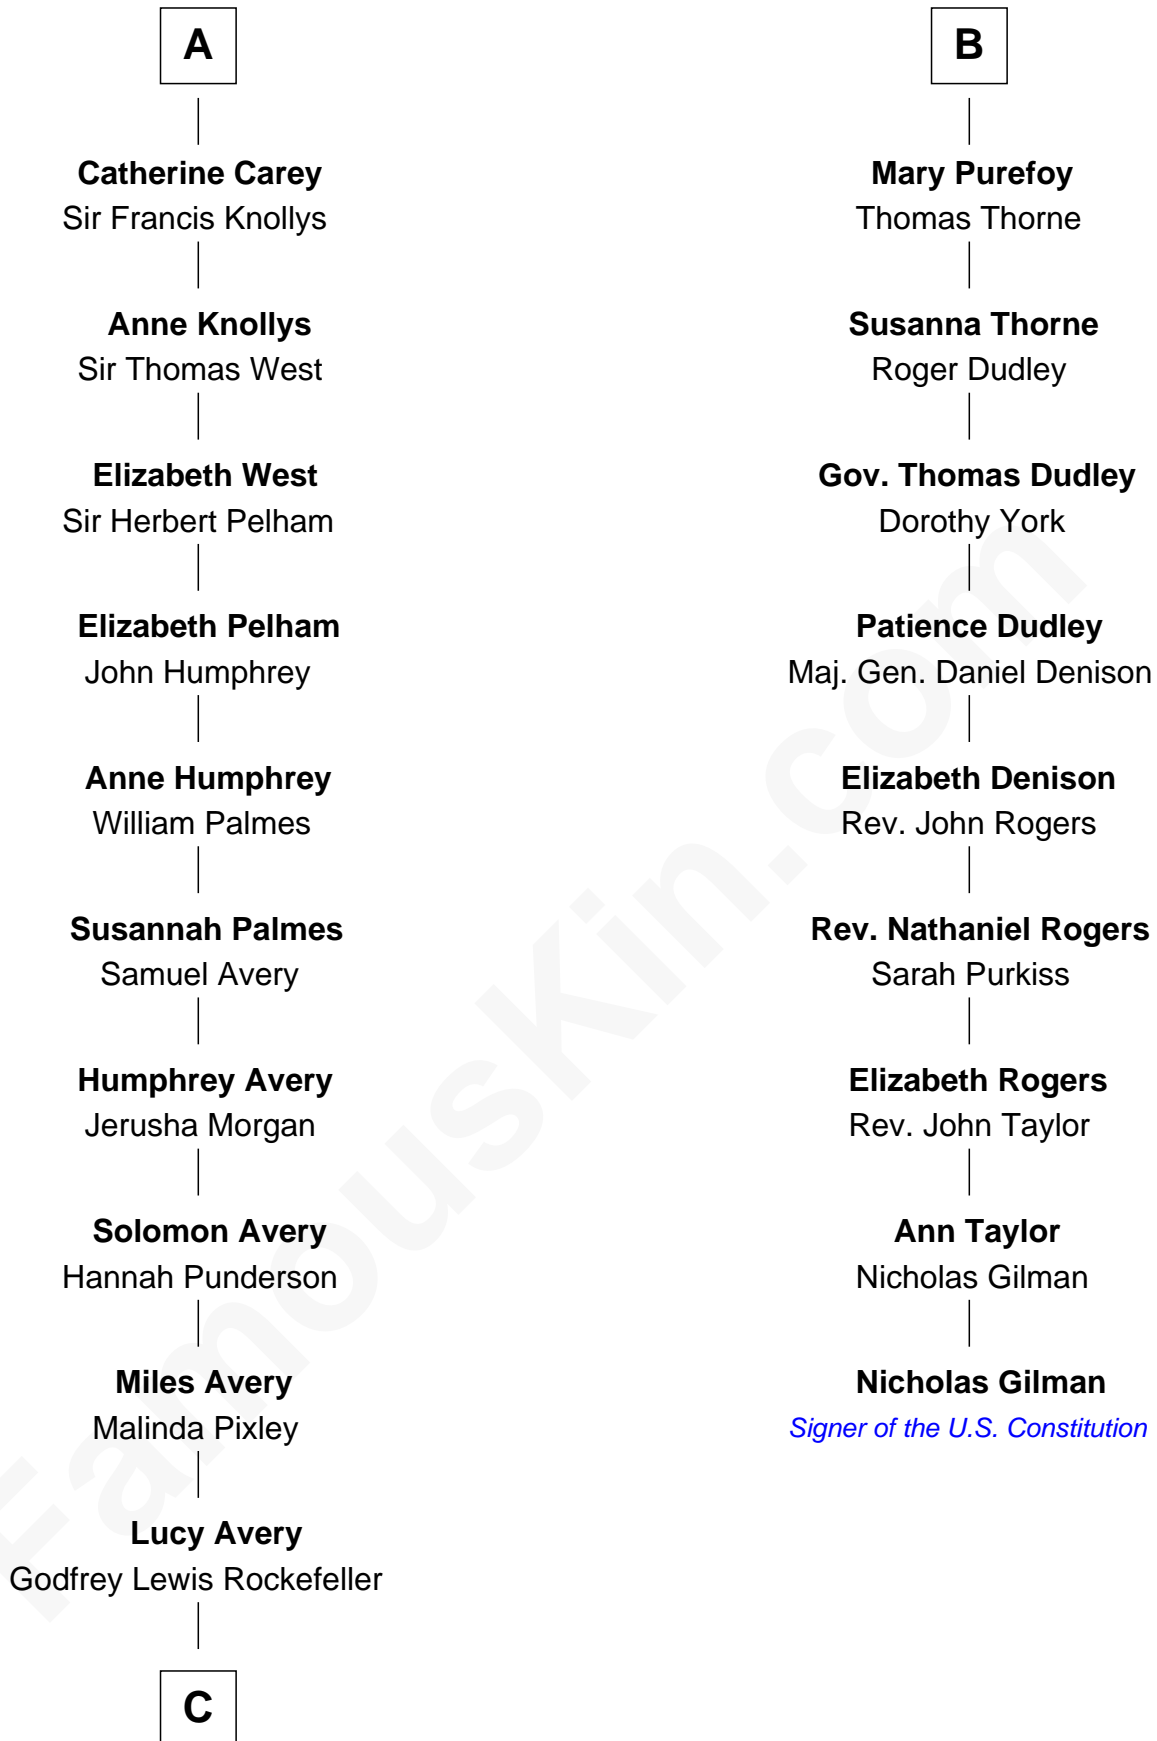

FamousKin.com Relationship Chart of

John D. Rockefeller

Founder of the Standard Oil Company

15th cousin 3 times removed of

Nicholas Gilman

Signer of the U.S. Constitution

Sir John Howard

Alice de Bois

Sir Robert Howard

Margaret de Scales

Sir John Howard

Alice Tendring

Sir Robert Howard

Margaret Mowbray

Sir John Howard

Katherine Moleyns

John Denton

Alice Denton

Nicholas Purefoy

Edward Purefoy

Anne Fettiplace

B

C

—
William Avery Rockefeller

Eliza Davison

—
John D. Rockefeller

Founder of the Standard Oil Company

FamousKin.com