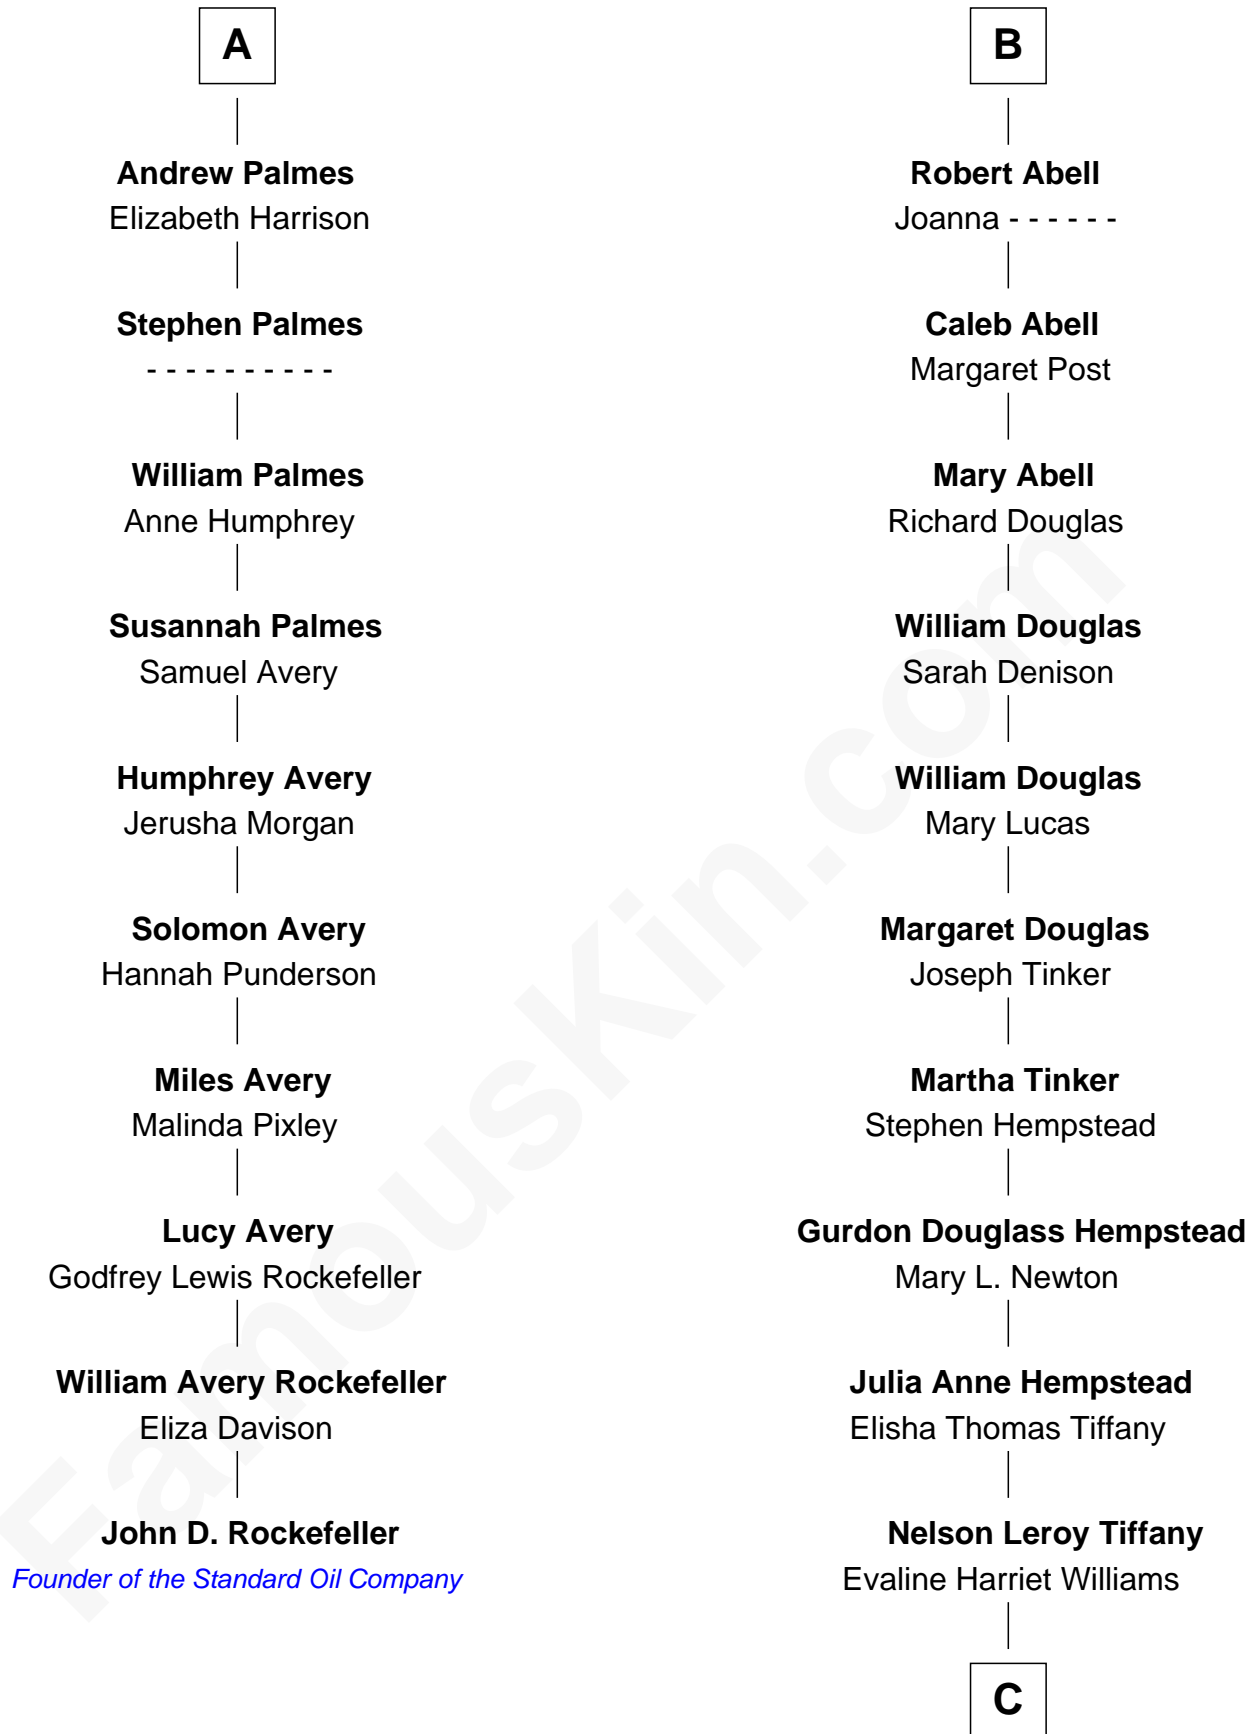

FamousKin.com Relationship Chart of

John D. Rockefeller

Founder of the Standard Oil Company

16th cousin 3 times removed of

Richard Gere

Movie Actor

Sir Walter Blount

Sancha de Ayala

Sir Thomas Blount

Margaret de Gresley

Sir Walter Blount

Helena Byron

Sir William Blount

Margaret Echyngham

Elizabeth Blount

Sir Andrews de Windsor

Sir John Sutton

Sir John Sutton

Elizabeth Berkeley

Jane Sutton

Thomas Mainwaring

Cecily Mainwaring

John Cotton

Sir George Cotton

Mary Onley

Richard Cotton

Mary Mainwaring

Frances Cotton

George Abell

B

C

William Stanton Tiffany
Anna Rebecca Stevens