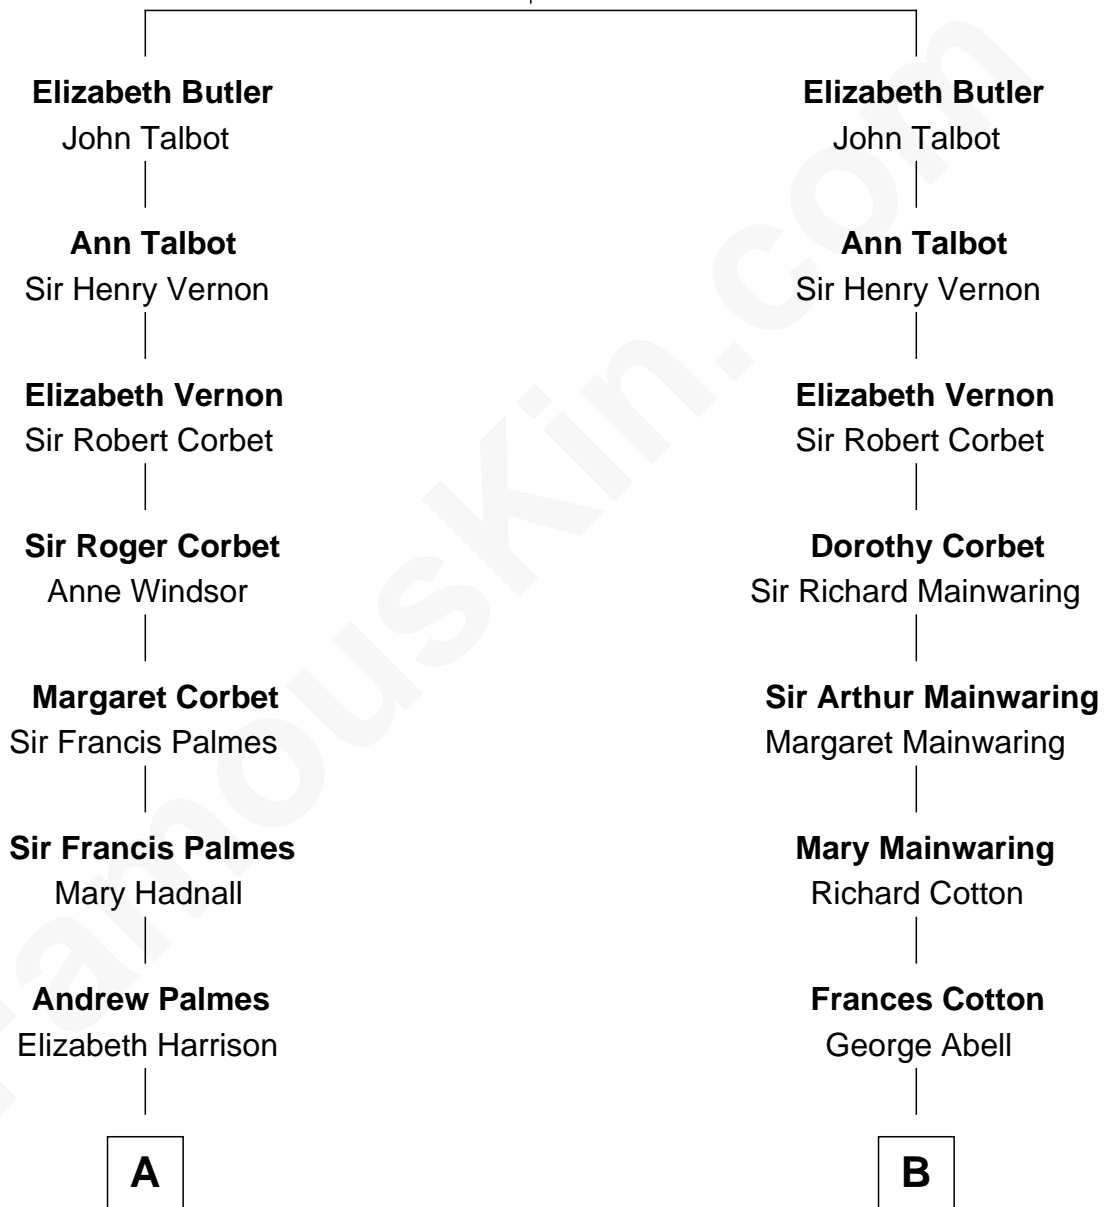

# FamousKin.com Relationship Chart of

**John D. Rockefeller**

*Founder of the Standard Oil Company*

15th cousin 4 times removed of

**Richard Gere**

*Movie Actor*

**James Butler**  
Joan Beauchamp

**C**

**William Stanton Tiffany**  
Anna Rebecca Stevens

**Doris Anna Tiffany**  
Homer George Gere

**Richard Gere**  
*Movie Actor*

FamousKin.com