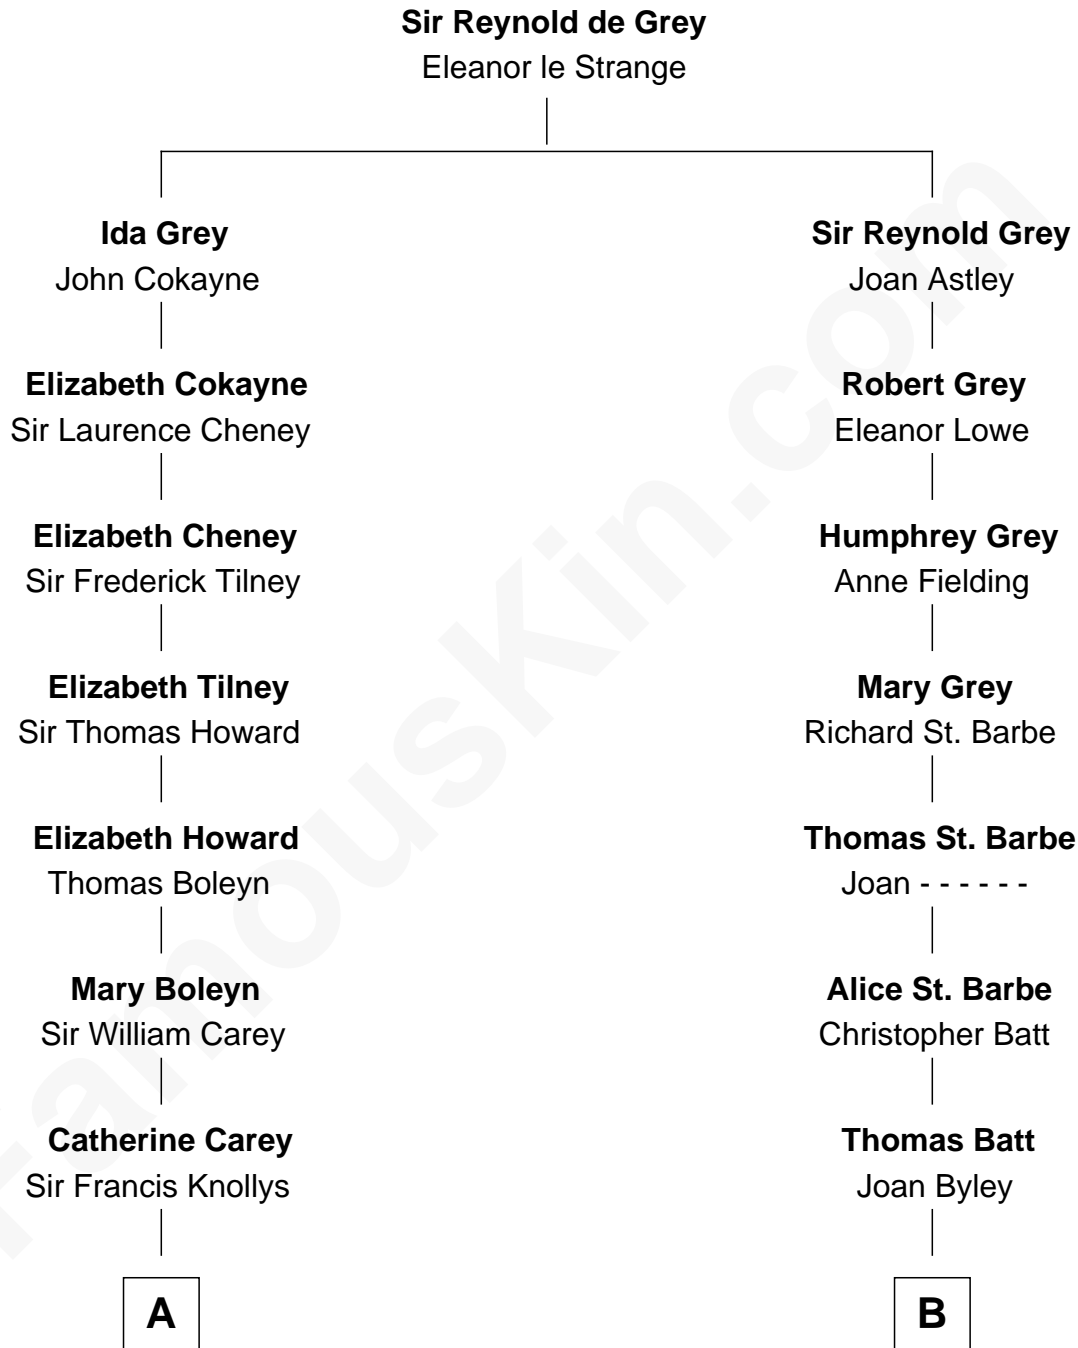

FamousKin.com Relationship Chart of

John D. Rockefeller

Founder of the Standard Oil Company

16th cousin 1 time removed of

Tennessee Williams

Author of A Streetcar Named Desire

A

Anne Knollys
Sir Thomas West

Elizabeth West
Sir Herbert Pelham

Elizabeth Pelham
John Humphrey

Anne Humphrey
William Palmes

Susannah Palmes
Samuel Avery

Humphrey Avery
Jerusha Morgan

Solomon Avery
Hannah Punderson

Miles Avery
Malinda Pixley

Lucy Avery
Godfrey Lewis Rockefeller

William Avery Rockefeller
Eliza Davison

John D. Rockefeller
Founder of the Standard Oil Company

B

Christopher Batt
Anne Baynton

Jane Batt
Dr. Peter Toppan

Rev. Christopher Toppan
Sarah Angier