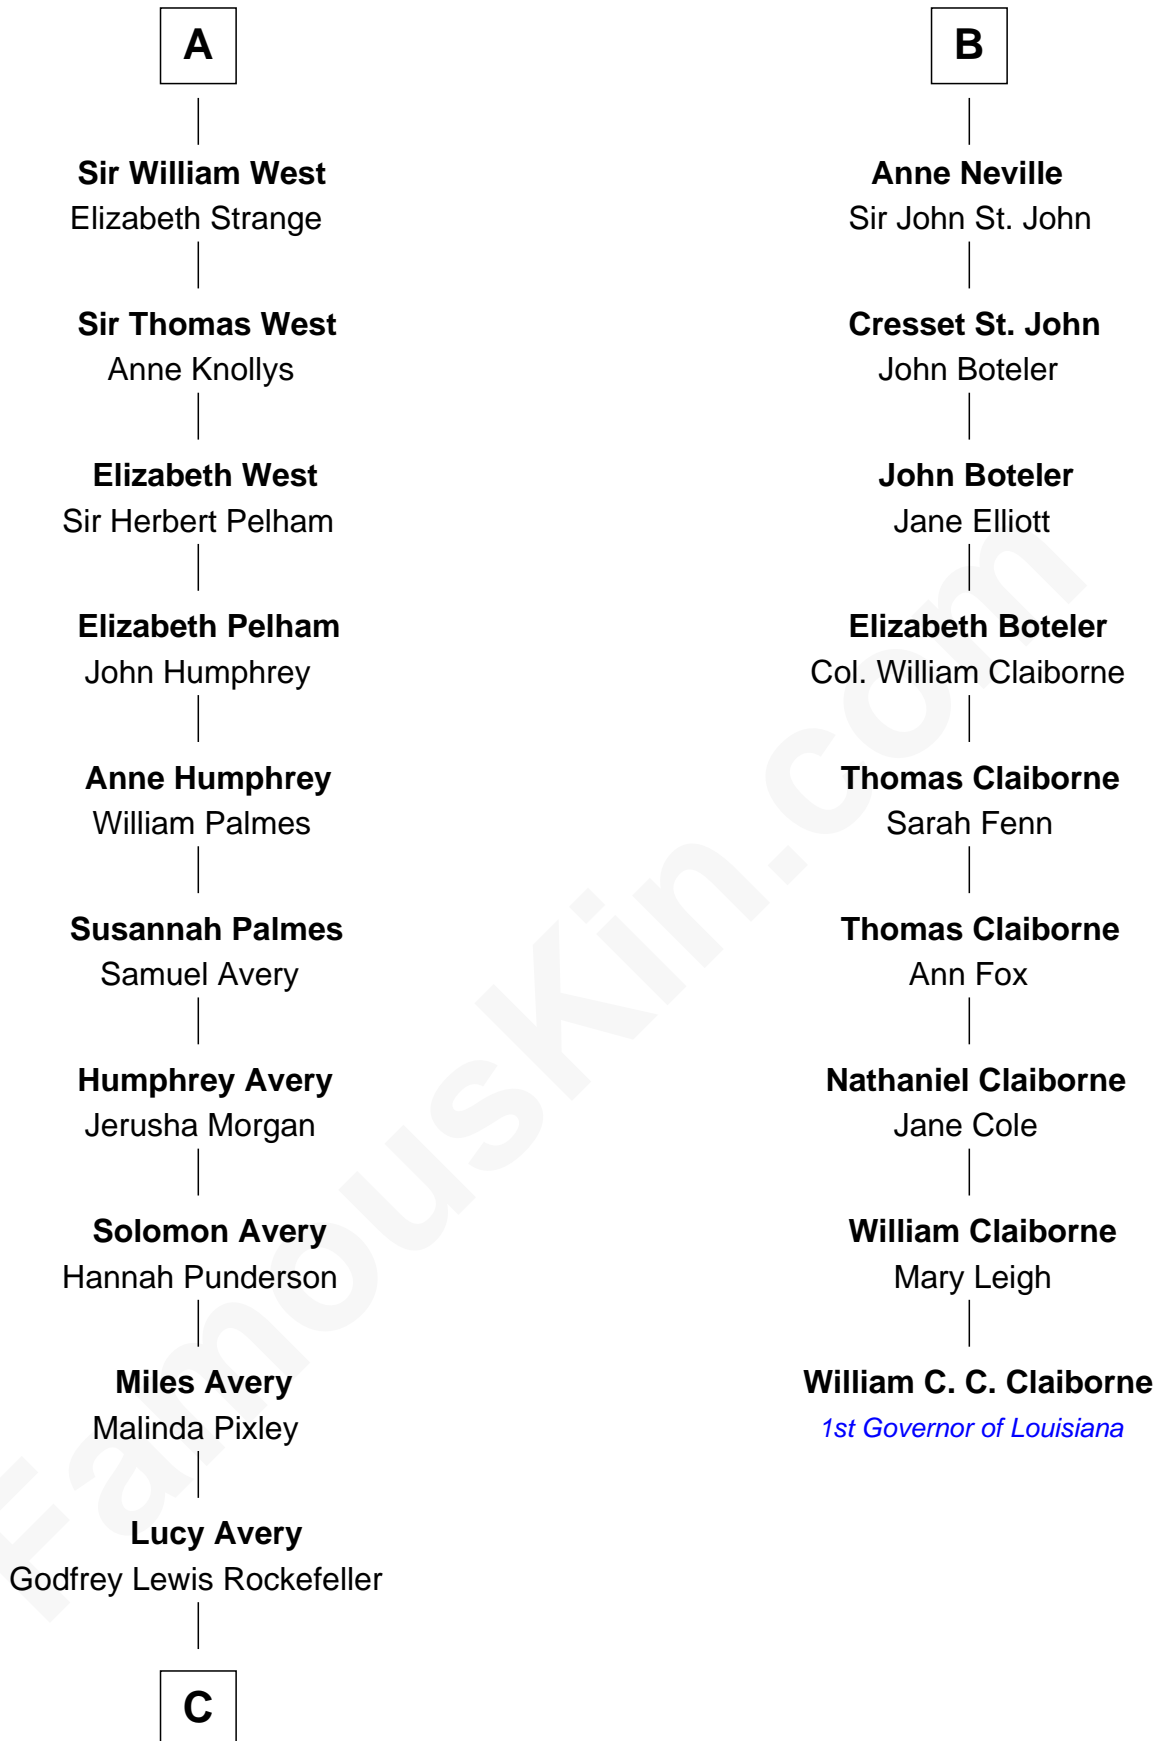

# FamousKin.com Relationship Chart of

**John D. Rockefeller**

*Founder of the Standard Oil Company*

15th cousin 3 times removed of

**William C. C. Claiborne**

*1st Governor of Louisiana*

**John de la Warre**

Joan de Grelle

**Sir John de la Warre**

Margaret de Holland

**Roger de la Warre**

Eleanor Mowbray

**Joan de la Warre**

Sir Thomas West

**Sir Reynold West**

**Catherine de la Warre**

Sir Warin le Latimer

**Elizabeth le Latimer**

Sir Thomas Griffin

**Richard Griffin**

Anna Chamberlain

**Nicholas Griffin**

Margaret Pilkington

**Nicholas Griffin**

Catherine Curzon

**Isabel Griffin**

Thomas Neville

**Thomas Neville**

Alice Wauton

**B**

**C**