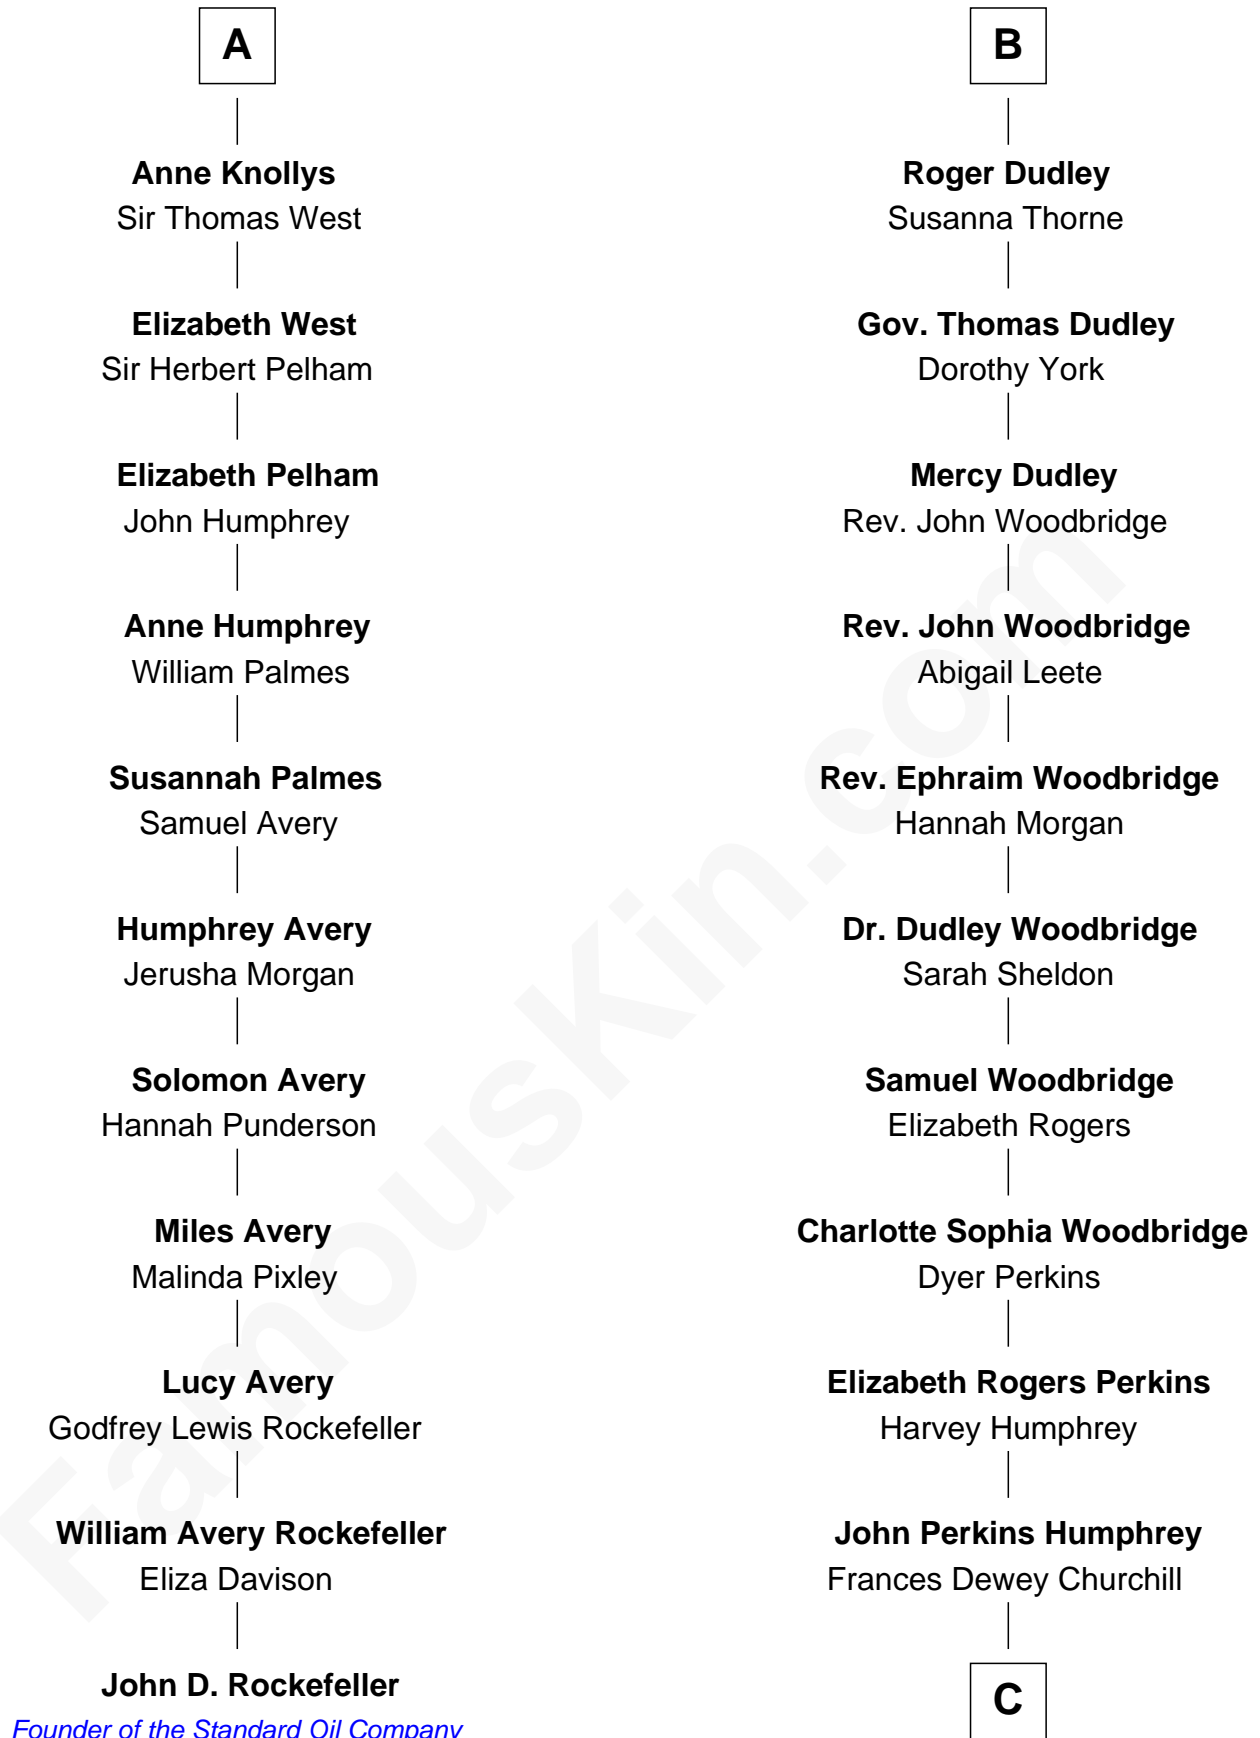

# FamousKin.com Relationship Chart of

**John D. Rockefeller**

*Founder of the Standard Oil Company*

17th cousin 1 time removed of

**Humphrey Bogart**

*Movie Actor*

**Sir Reynold de Grey**

Eleanor le Strange

**C**

**Maud Humphrey**  
Dr. Belmont Deforest Bogart

**Humphrey Bogart**  
*Movie Actor*

FamousKin.com