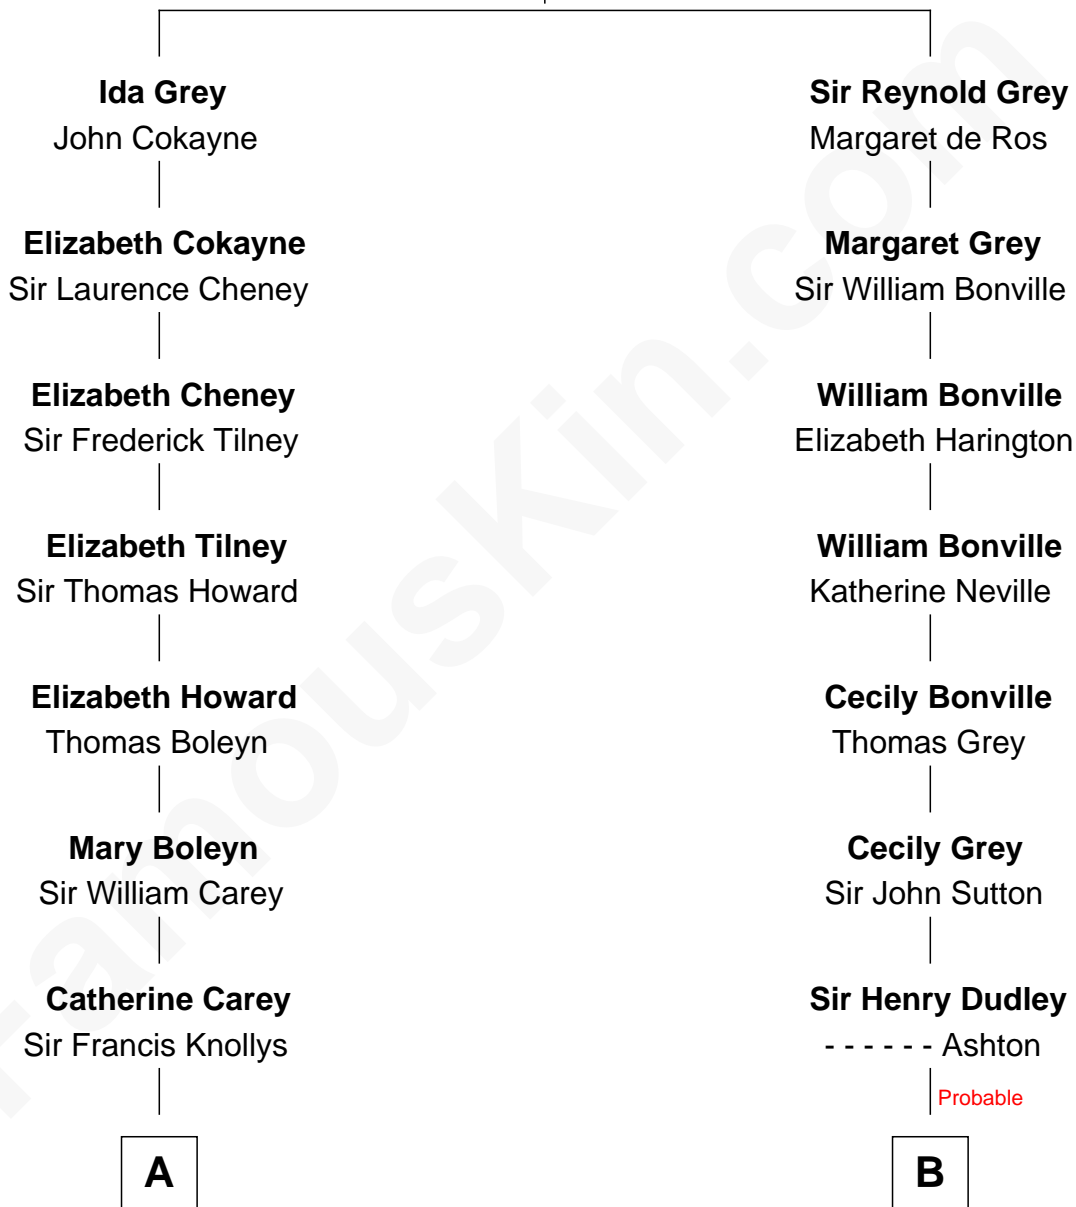

# FamousKin.com Relationship Chart of

**John D. Rockefeller**

*Founder of the Standard Oil Company*

17th cousin 1 time removed of

**Humphrey Bogart**

*Movie Actor*

**Sir Reynold de Grey**

Eleanor le Strange

**C**

**Maud Humphrey**  
Dr. Belmont Deforest Bogart

**Humphrey Bogart**  
*Movie Actor*

FamousKin.com