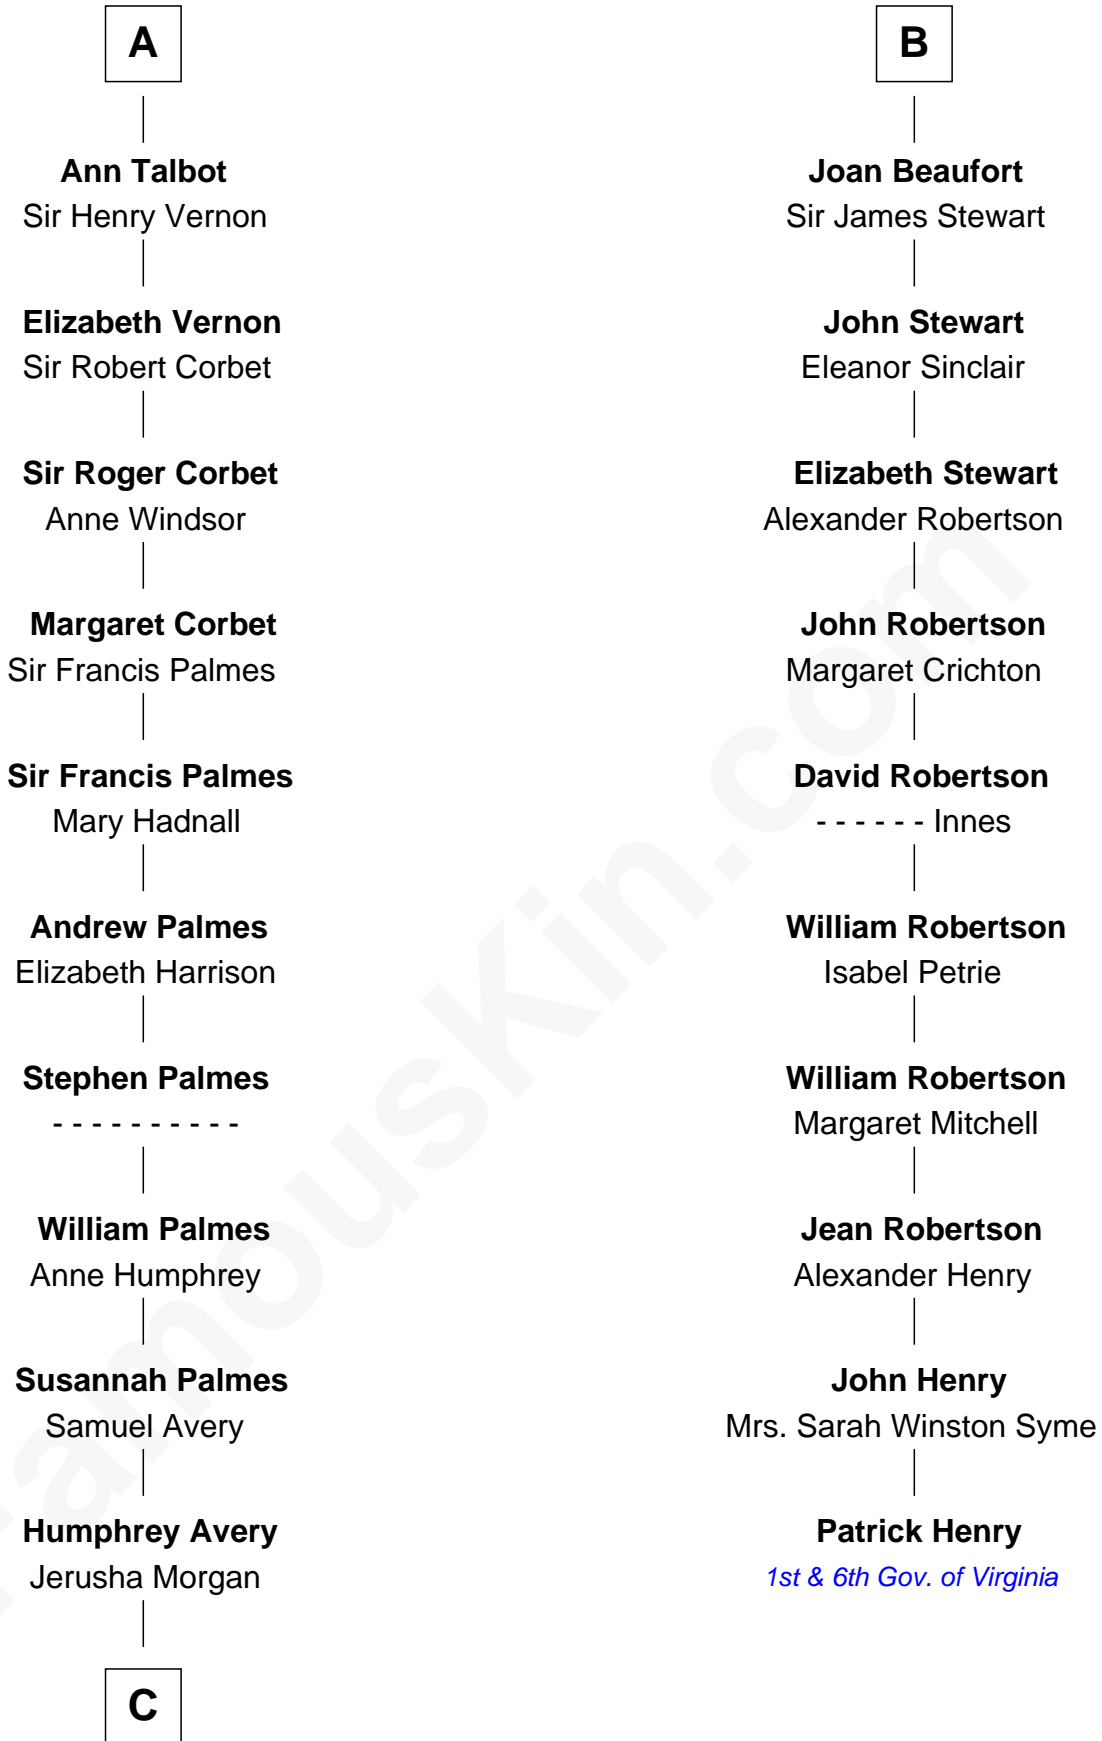

FamousKin.com Relationship Chart of

John D. Rockefeller

Founder of the Standard Oil Company

16th cousin 5 times removed of

Patrick Henry

1st and 6th Governor of Virginia

Sir Geoffrey FitzPiers

Aveline de Clare

C

—
Solomon Avery
Hannah Punderson

—
Miles Avery
Malinda Pixley

—
Lucy Avery
Godfrey Lewis Rockefeller

—
William Avery Rockefeller
Eliza Davison

—
John D. Rockefeller
Founder of the Standard Oil Company

FamousKin.com