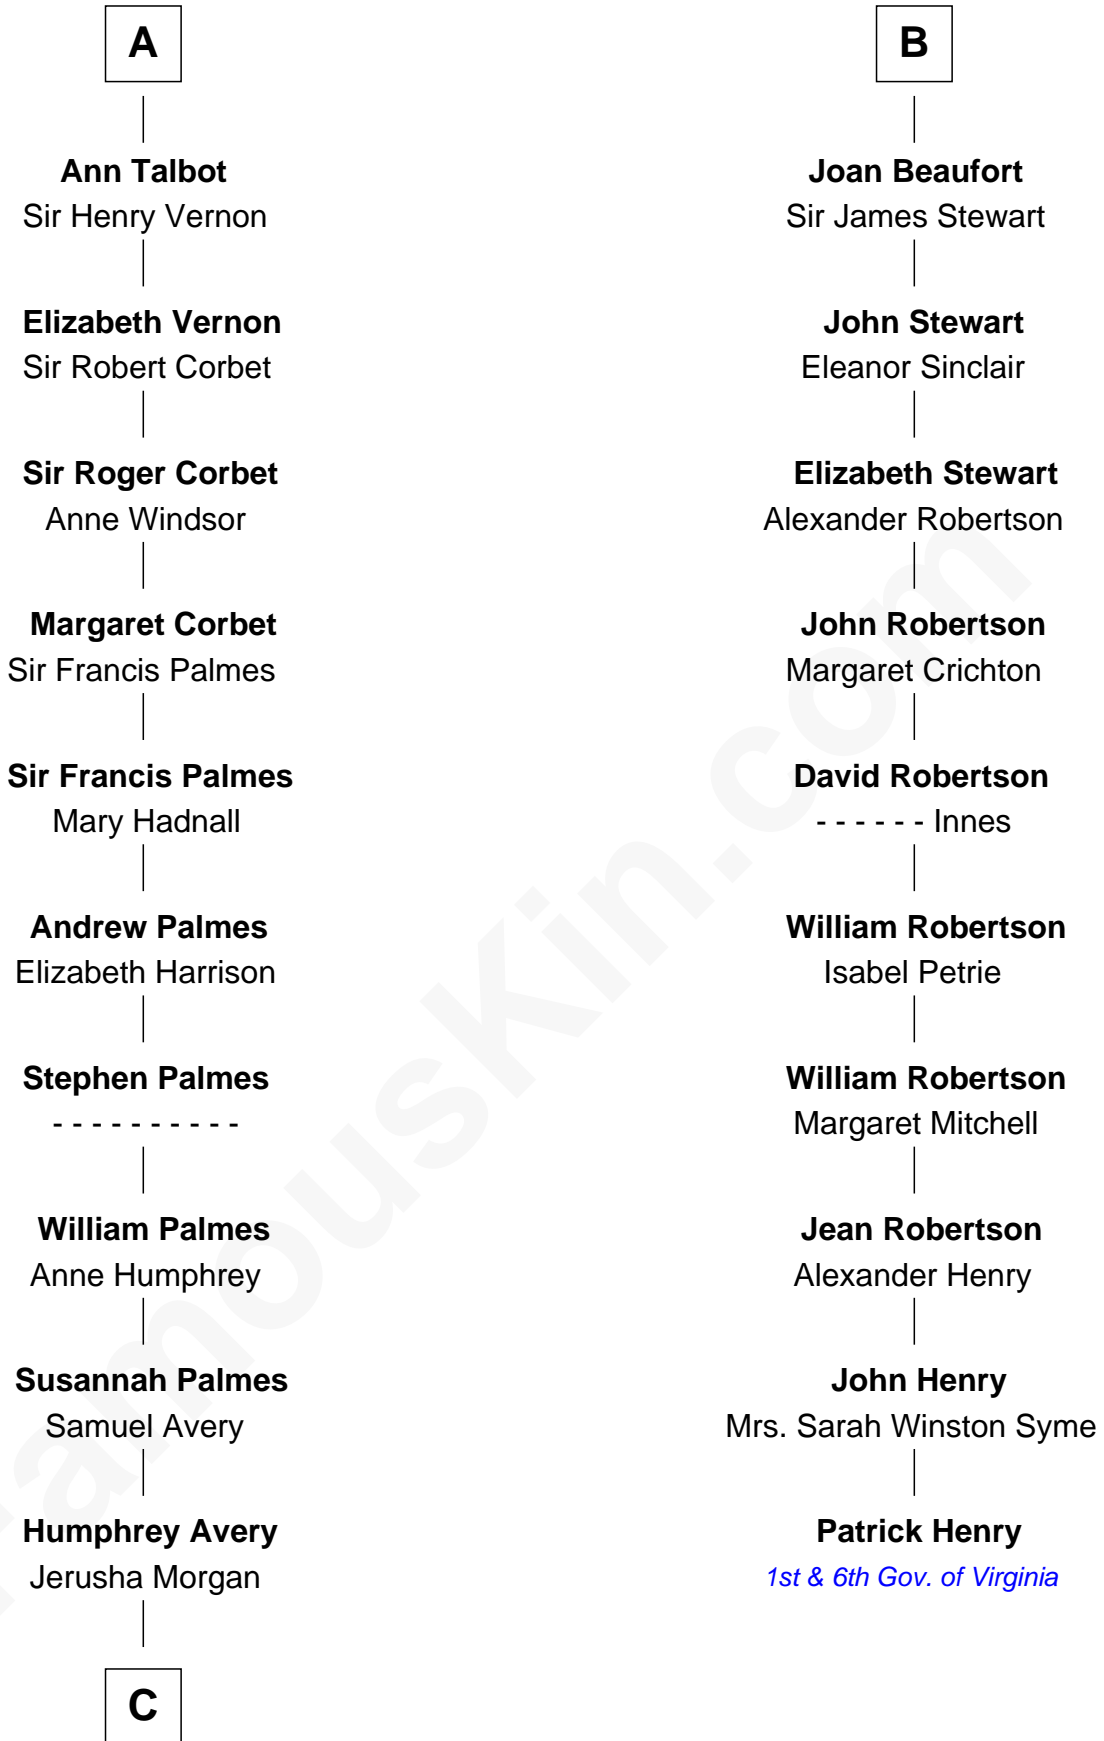

FamousKin.com Relationship Chart of

John D. Rockefeller

Founder of the Standard Oil Company

16th cousin 5 times removed of

Patrick Henry

1st and 6th Governor of Virginia

C

—
Solomon Avery
Hannah Punderson

—
Miles Avery
Malinda Pixley

—
Lucy Avery
Godfrey Lewis Rockefeller

—
William Avery Rockefeller
Eliza Davison

—
John D. Rockefeller
Founder of the Standard Oil Company

FamousKin.com