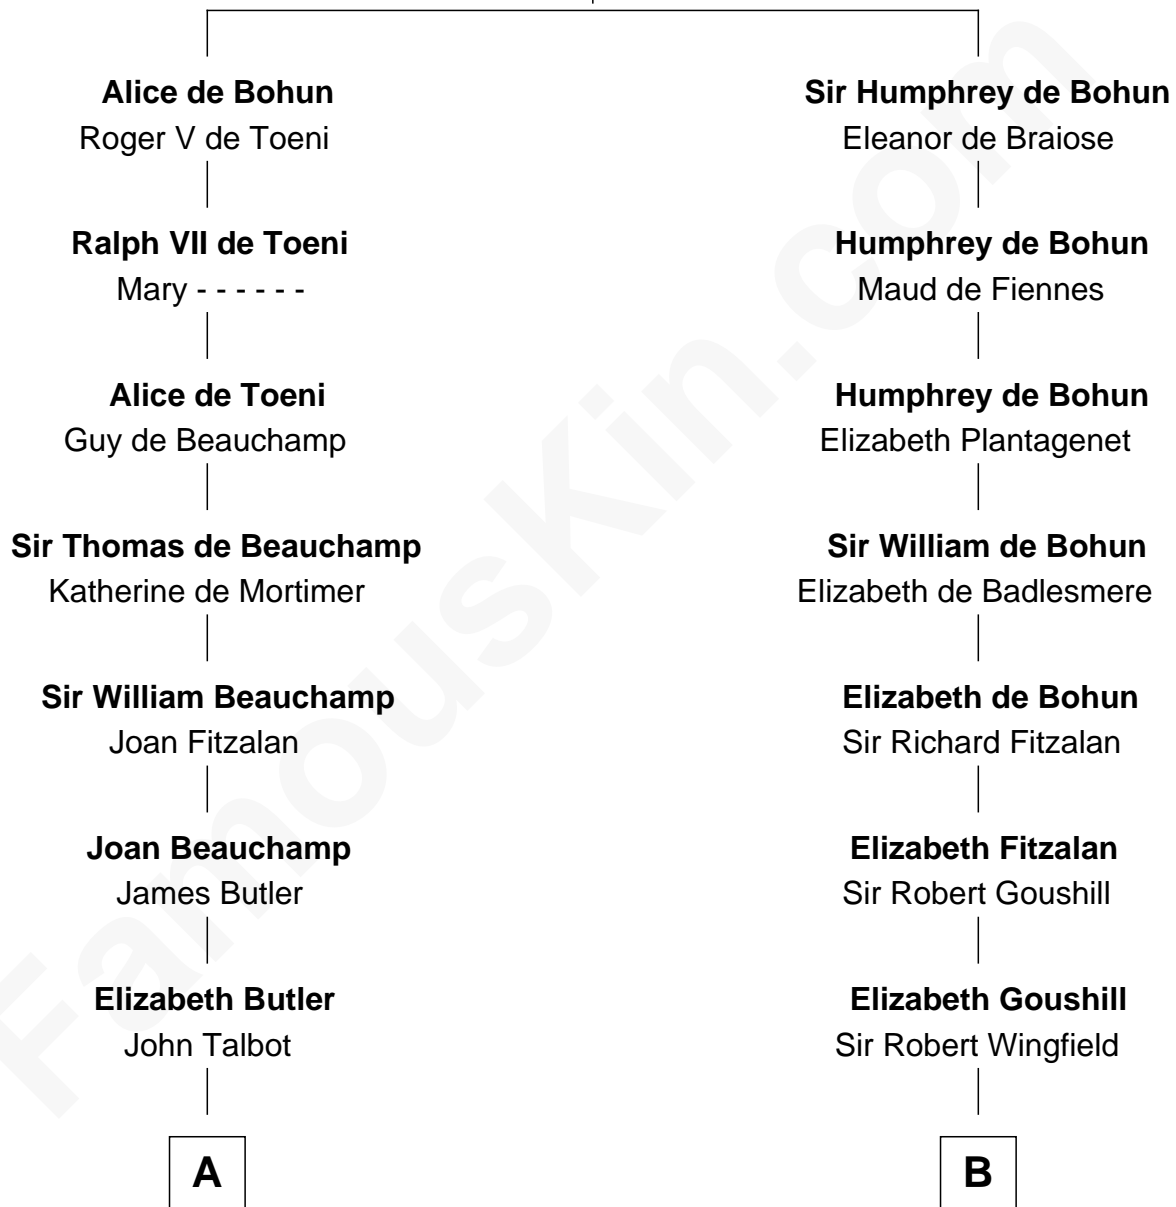

# FamousKin.com Relationship Chart of

**John D. Rockefeller**

*Founder of the Standard Oil Company*

20th cousin 1 time removed of

**Gloria Vanderbilt**

*Fashion Designer*

**Sir Humphrey de Bohun**

Maud of Eu

**C**

**Solomon Avery**  
Hannah Punderson

**Miles Avery**  
Malinda Pixley

**Lucy Avery**  
Godfrey Lewis Rockefeller

**William Avery Rockefeller**  
Eliza Davison

**John D. Rockefeller**  
*Founder of the Standard Oil Company*

**D**

**Abraham Evan Gwynne**  
Rachel Moore Flagg

**Alice Claypoole Gwynne**  
Cornelius Vanderbilt

**Reginald Claypoole Vanderbilt**  
Gloria Maria Mercedes Morgan

**Gloria Vanderbilt**  
*Fashion Designer*