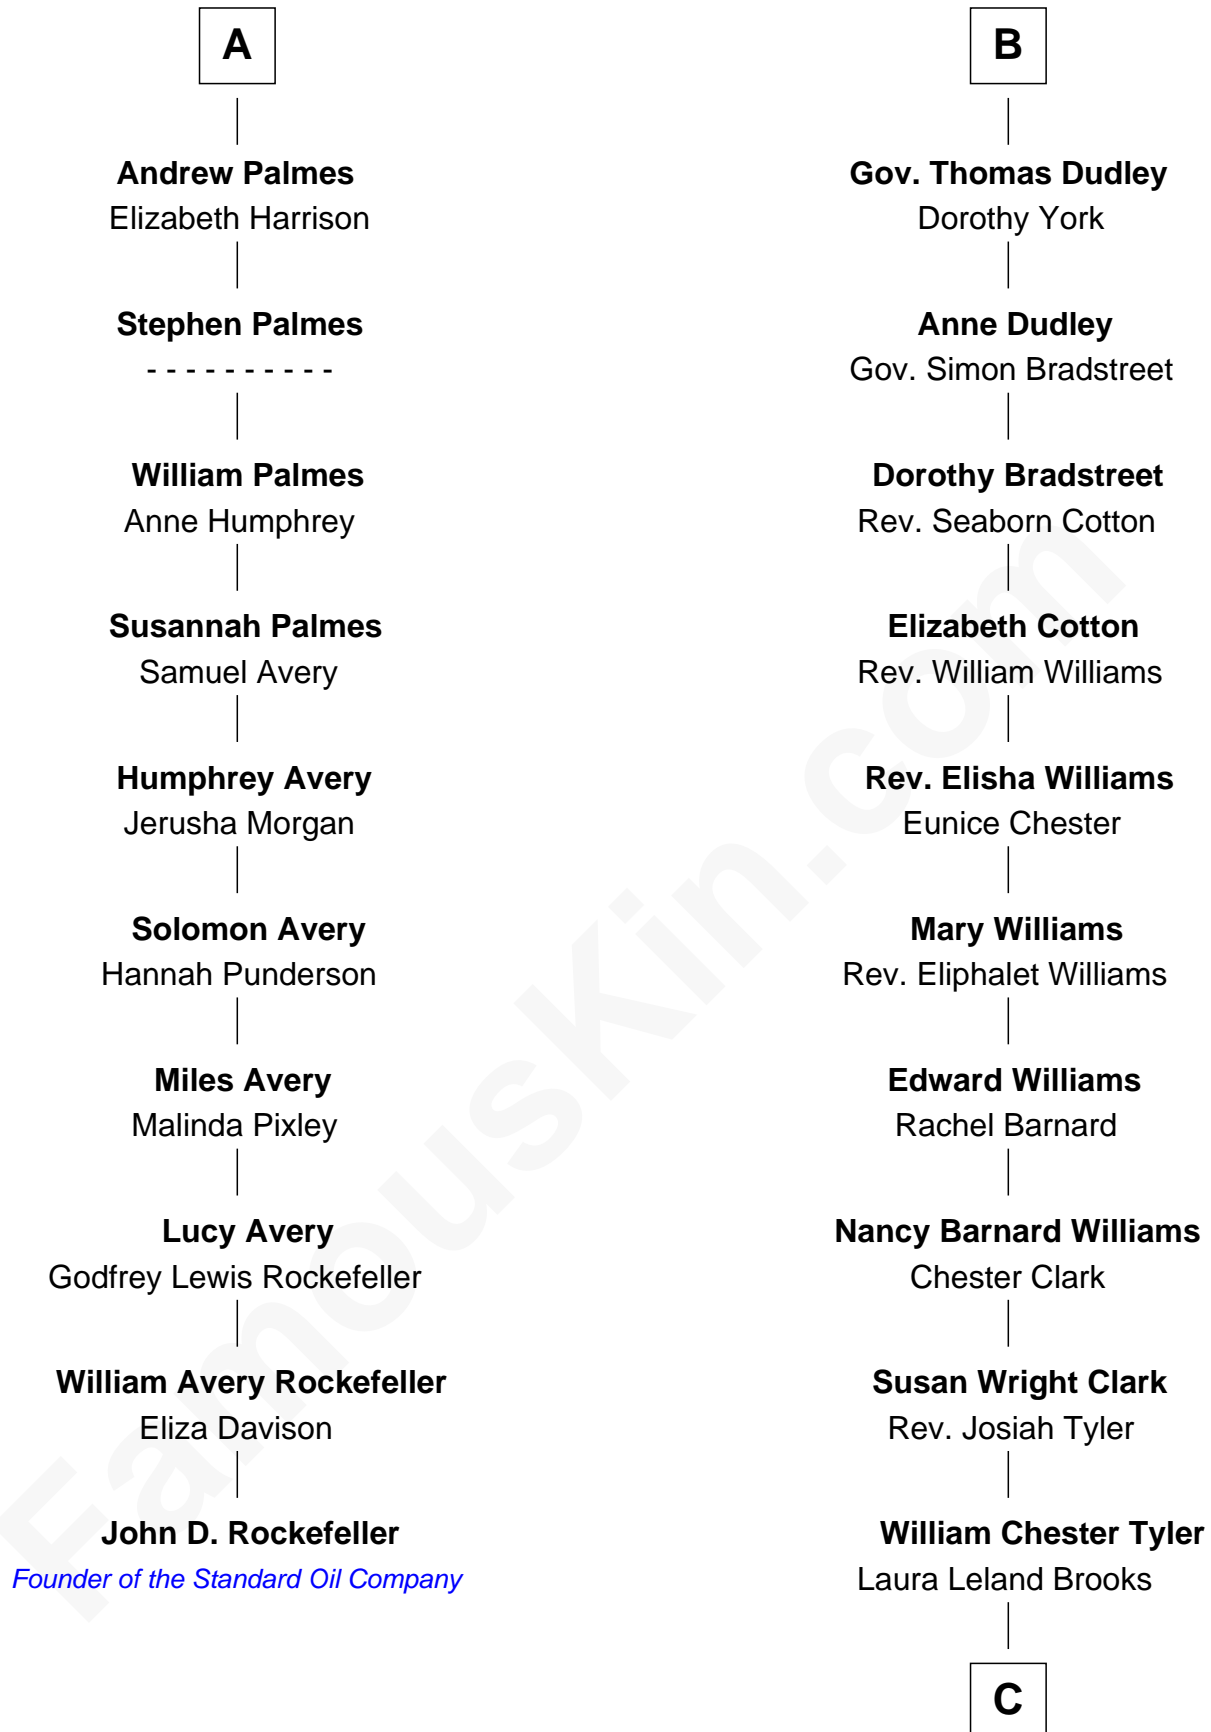

FamousKin.com Relationship Chart of

John D. Rockefeller

Founder of the Standard Oil Company

16th cousin 4 times removed of

Kate Upton

Sports Illustrated Swimsuit Cover Model

Sir Walter Blount

Sancha de Ayala

Sir Thomas Blount

Margaret de Gresley

Sir Walter Blount

Helena Byron

Sir William Blount

Margaret Echyngham

Elizabeth Blount

Sir Andrews de Windsor

Cecily Grey

Sir Henry Dudley

----- Ashton

Probable

Roger Dudley

Susanna Thorne

B

C