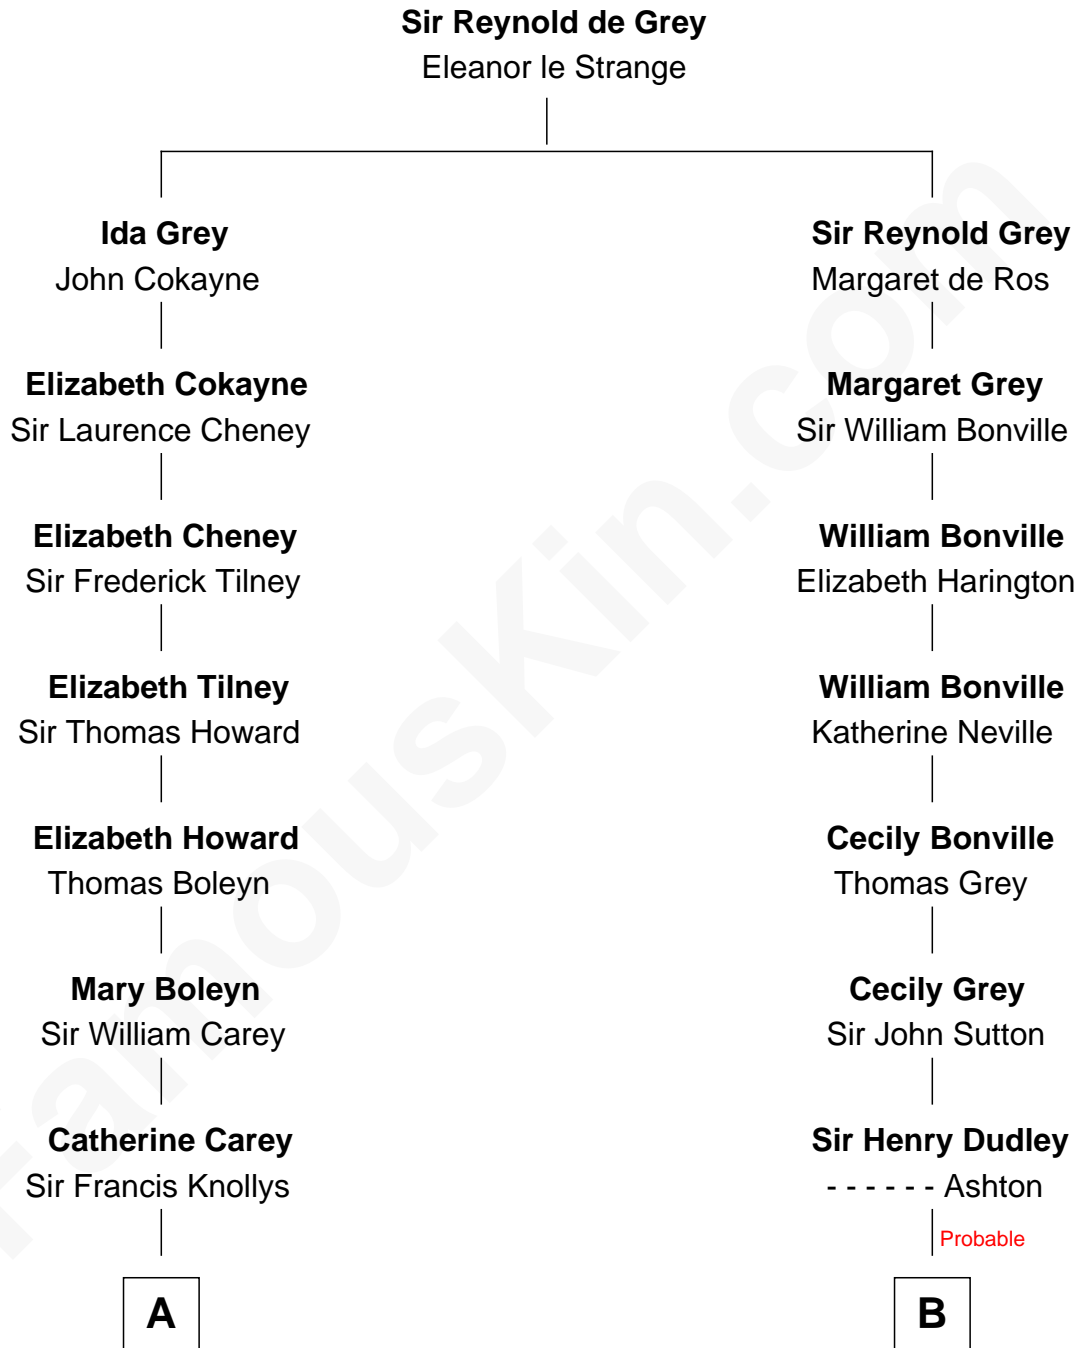

FamousKin.com Relationship Chart of

John D. Rockefeller

Founder of the Standard Oil Company

17th cousin 4 times removed of

Kate Upton

Sports Illustrated Swimsuit Cover Model

C

William Chester Tyler

Laura Leland Brooks

Margaret Hastings Tyler

Charles Henry Vial

Elizabeth Brooks Vial

Stephen Edward Upton

Jefferson Matthew Upton

Shelley Fawn Davis

Kate Upton