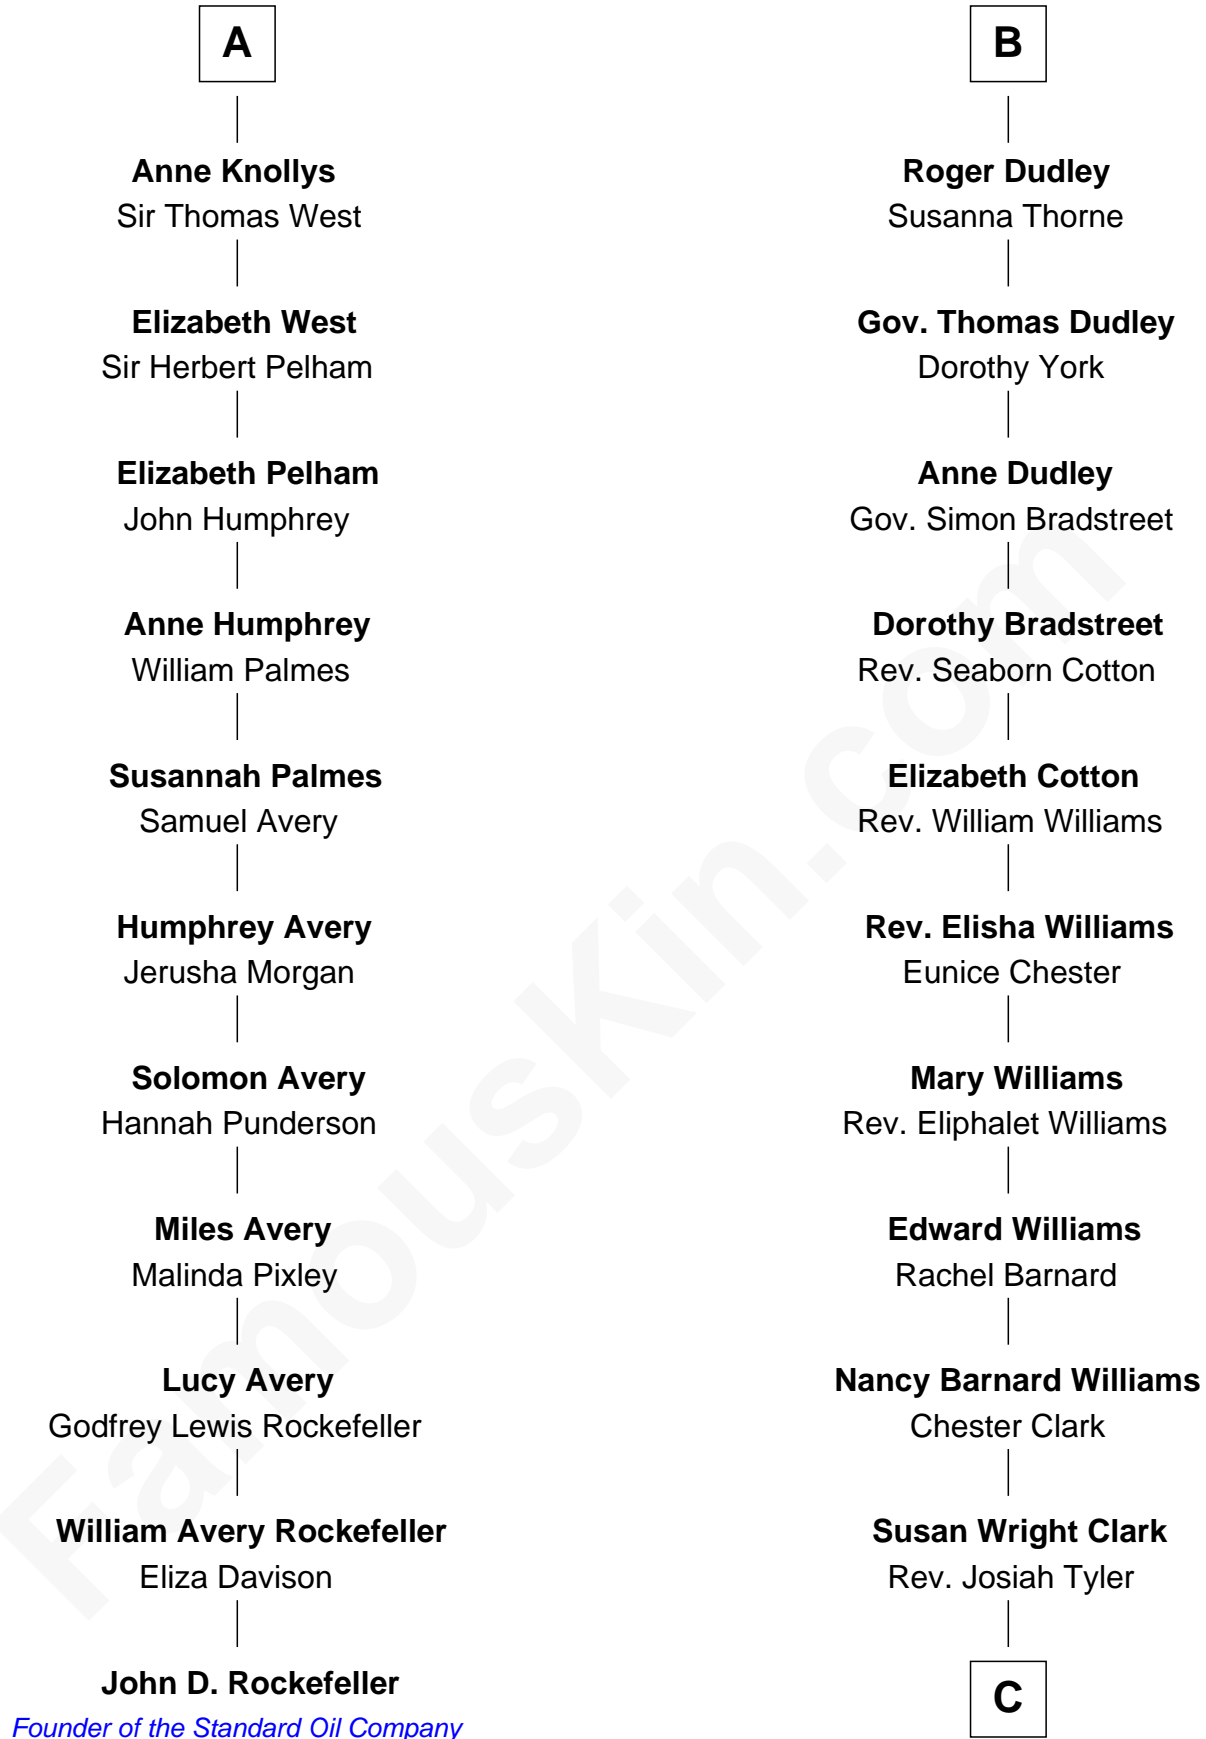

FamousKin.com Relationship Chart of

John D. Rockefeller

Founder of the Standard Oil Company

17th cousin 4 times removed of

Kate Upton

Sports Illustrated Swimsuit Cover Model

C

William Chester Tyler

Laura Leland Brooks

Margaret Hastings Tyler

Charles Henry Vial

Elizabeth Brooks Vial

Stephen Edward Upton

Jefferson Matthew Upton

Shelley Fawn Davis

Kate Upton