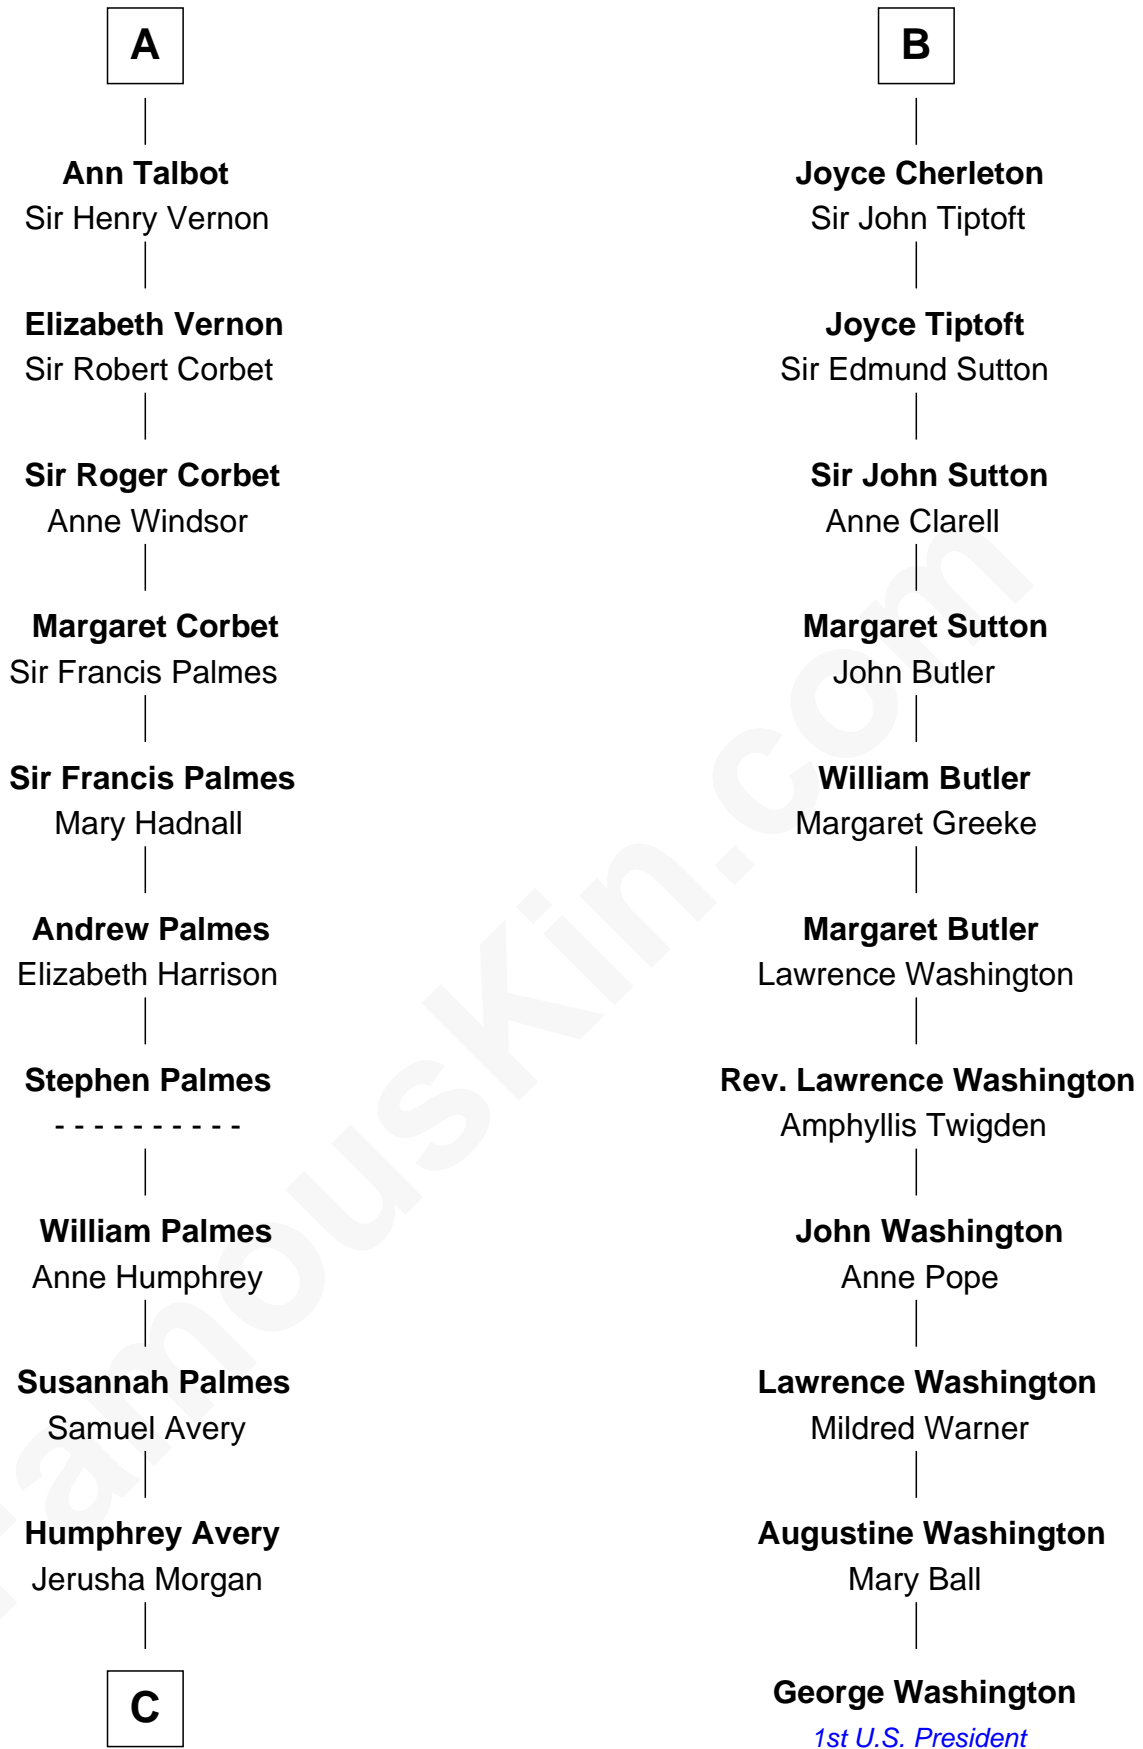

FamousKin.com Relationship Chart of

John D. Rockefeller

Founder of the Standard Oil Company

17th cousin 4 times removed of

George Washington

1st U.S. President

Sir Geoffrey FitzPiers

Aveline de Clare

C

—
Solomon Avery
Hannah Punderson

—
Miles Avery
Malinda Pixley

—
Lucy Avery
Godfrey Lewis Rockefeller

—
William Avery Rockefeller
Eliza Davison

—
John D. Rockefeller
Founder of the Standard Oil Company

FamousKin.com