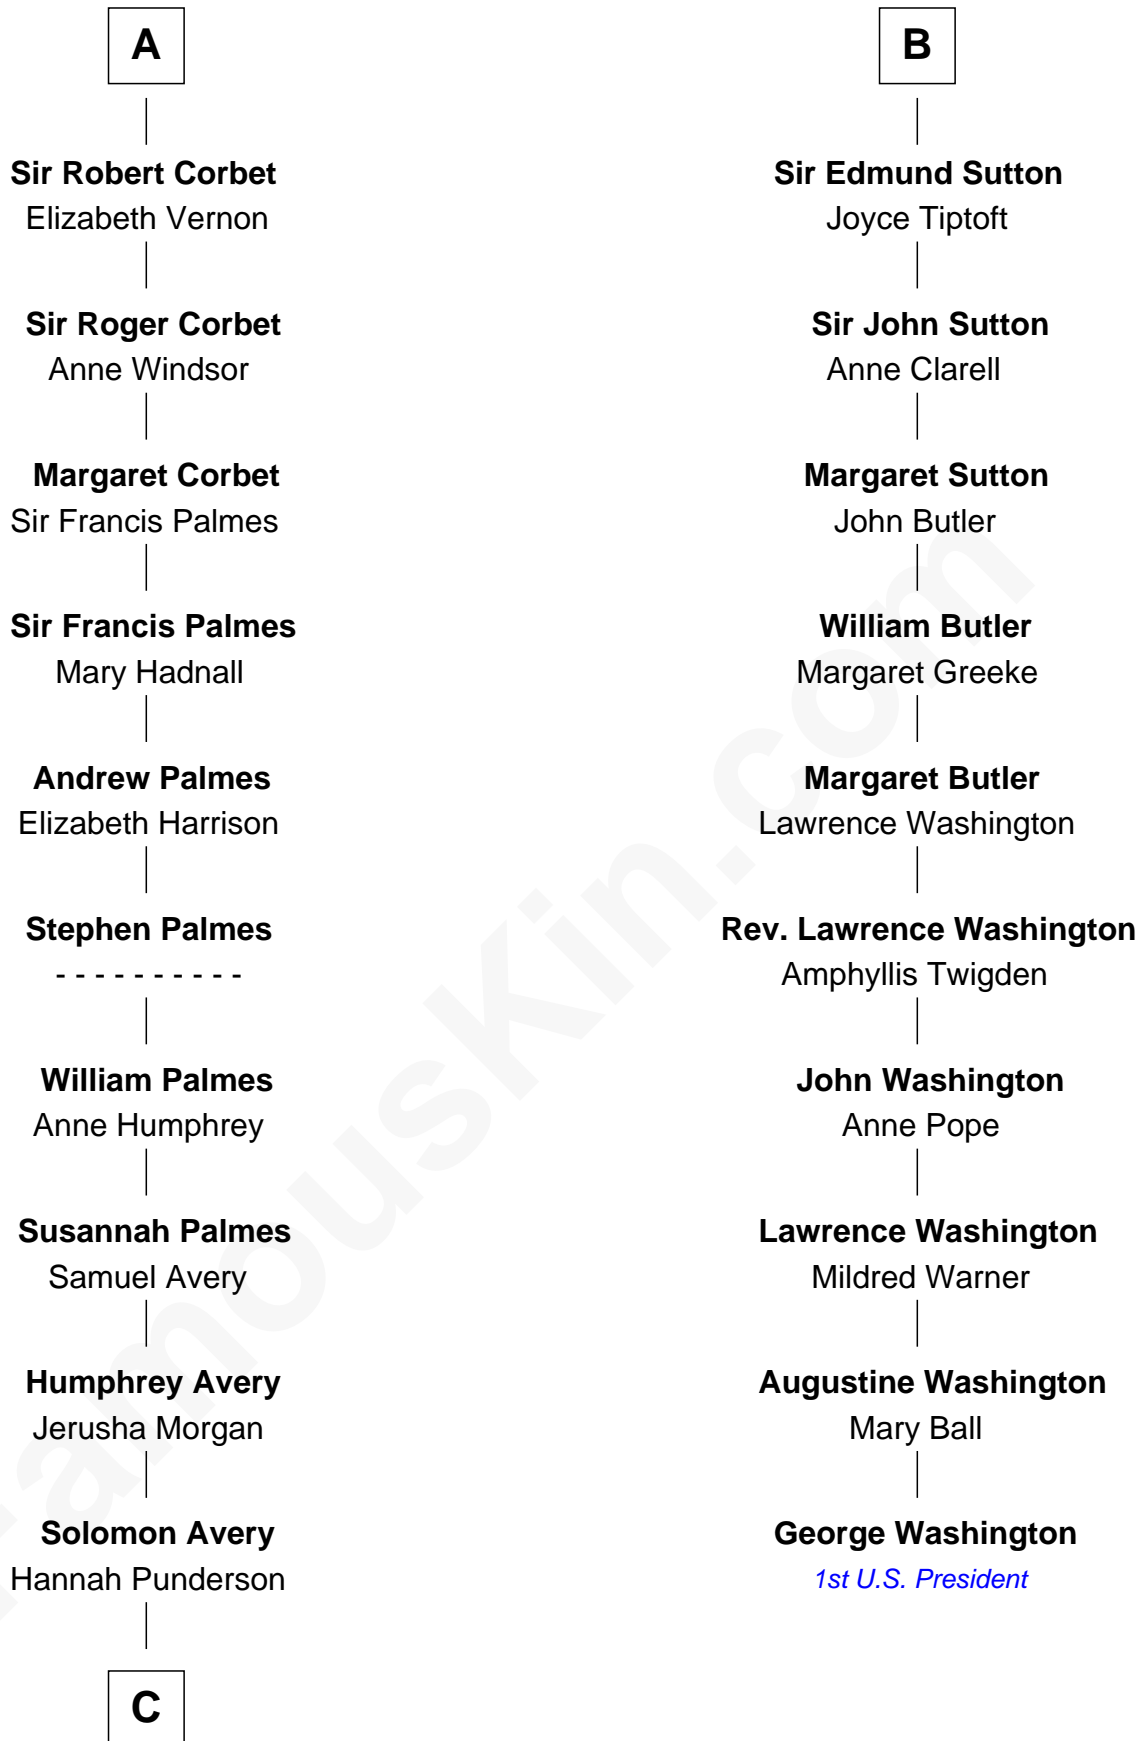

# FamousKin.com Relationship Chart of

**John D. Rockefeller**

*Founder of the Standard Oil Company*

16th cousin 4 times removed of

**George Washington**

*1st U.S. President*

## Sir Roger de Somery

**C**

—  
**Miles Avery**  
Malinda Pixley

—  
**Lucy Avery**  
Godfrey Lewis Rockefeller

—  
**William Avery Rockefeller**  
Eliza Davison

—  
**John D. Rockefeller**  
*Founder of the Standard Oil Company*