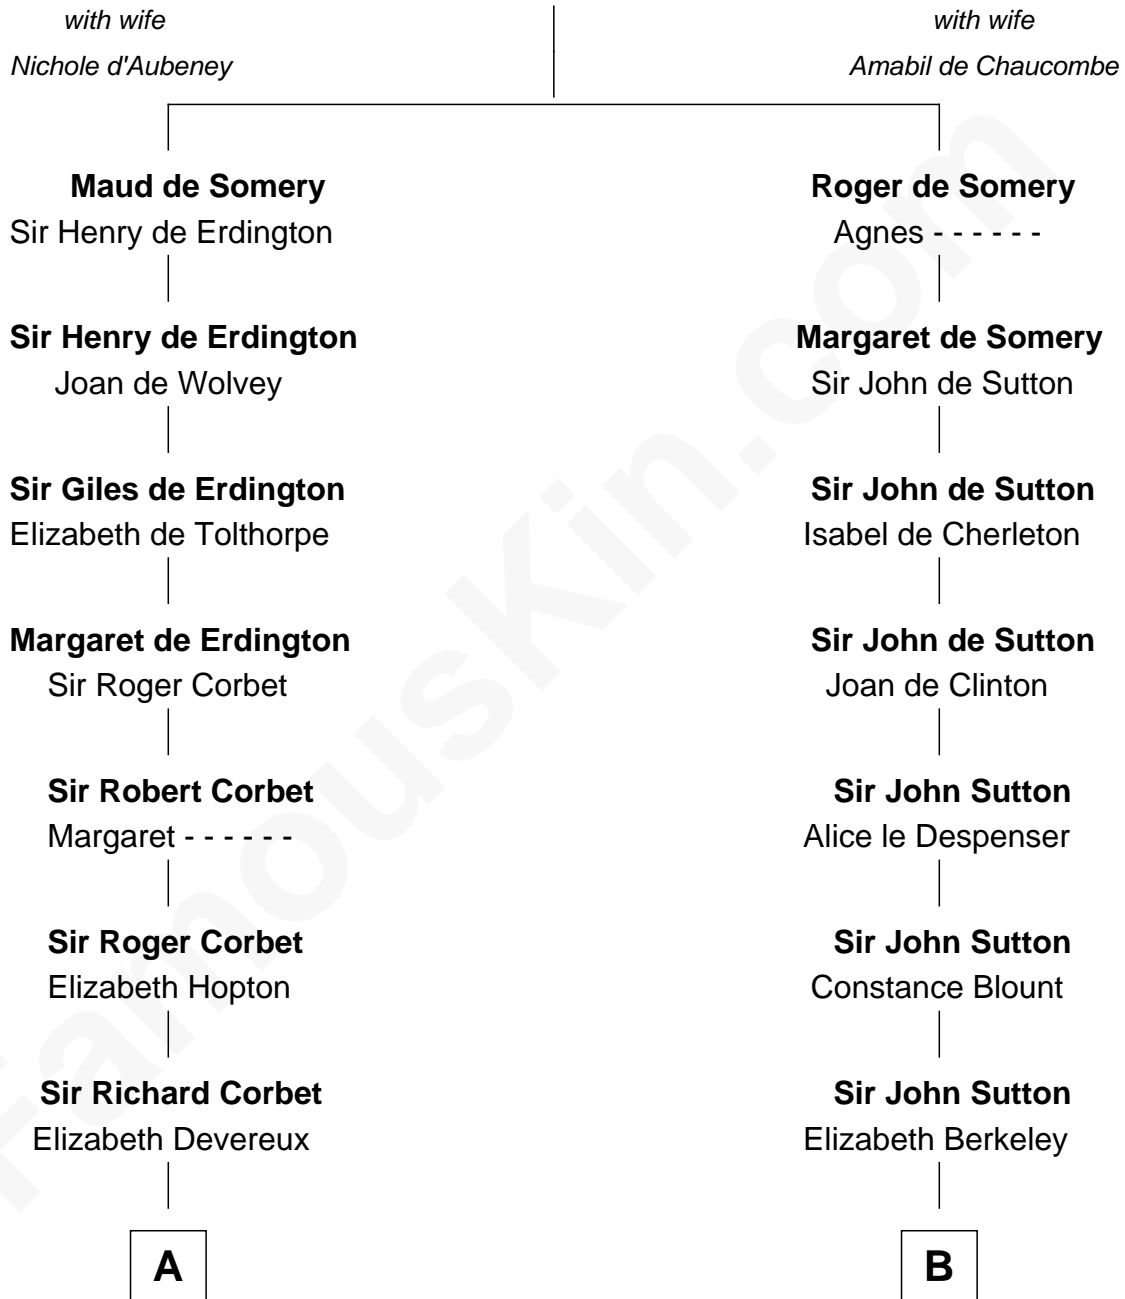

# FamousKin.com Relationship Chart of

**John D. Rockefeller**

*Founder of the Standard Oil Company*

16th cousin 4 times removed of

**George Washington**

*1st U.S. President*

## Sir Roger de Somery

**C**

—  
**Miles Avery**  
Malinda Pixley

—  
**Lucy Avery**  
Godfrey Lewis Rockefeller

—  
**William Avery Rockefeller**  
Eliza Davison

—  
**John D. Rockefeller**  
*Founder of the Standard Oil Company*