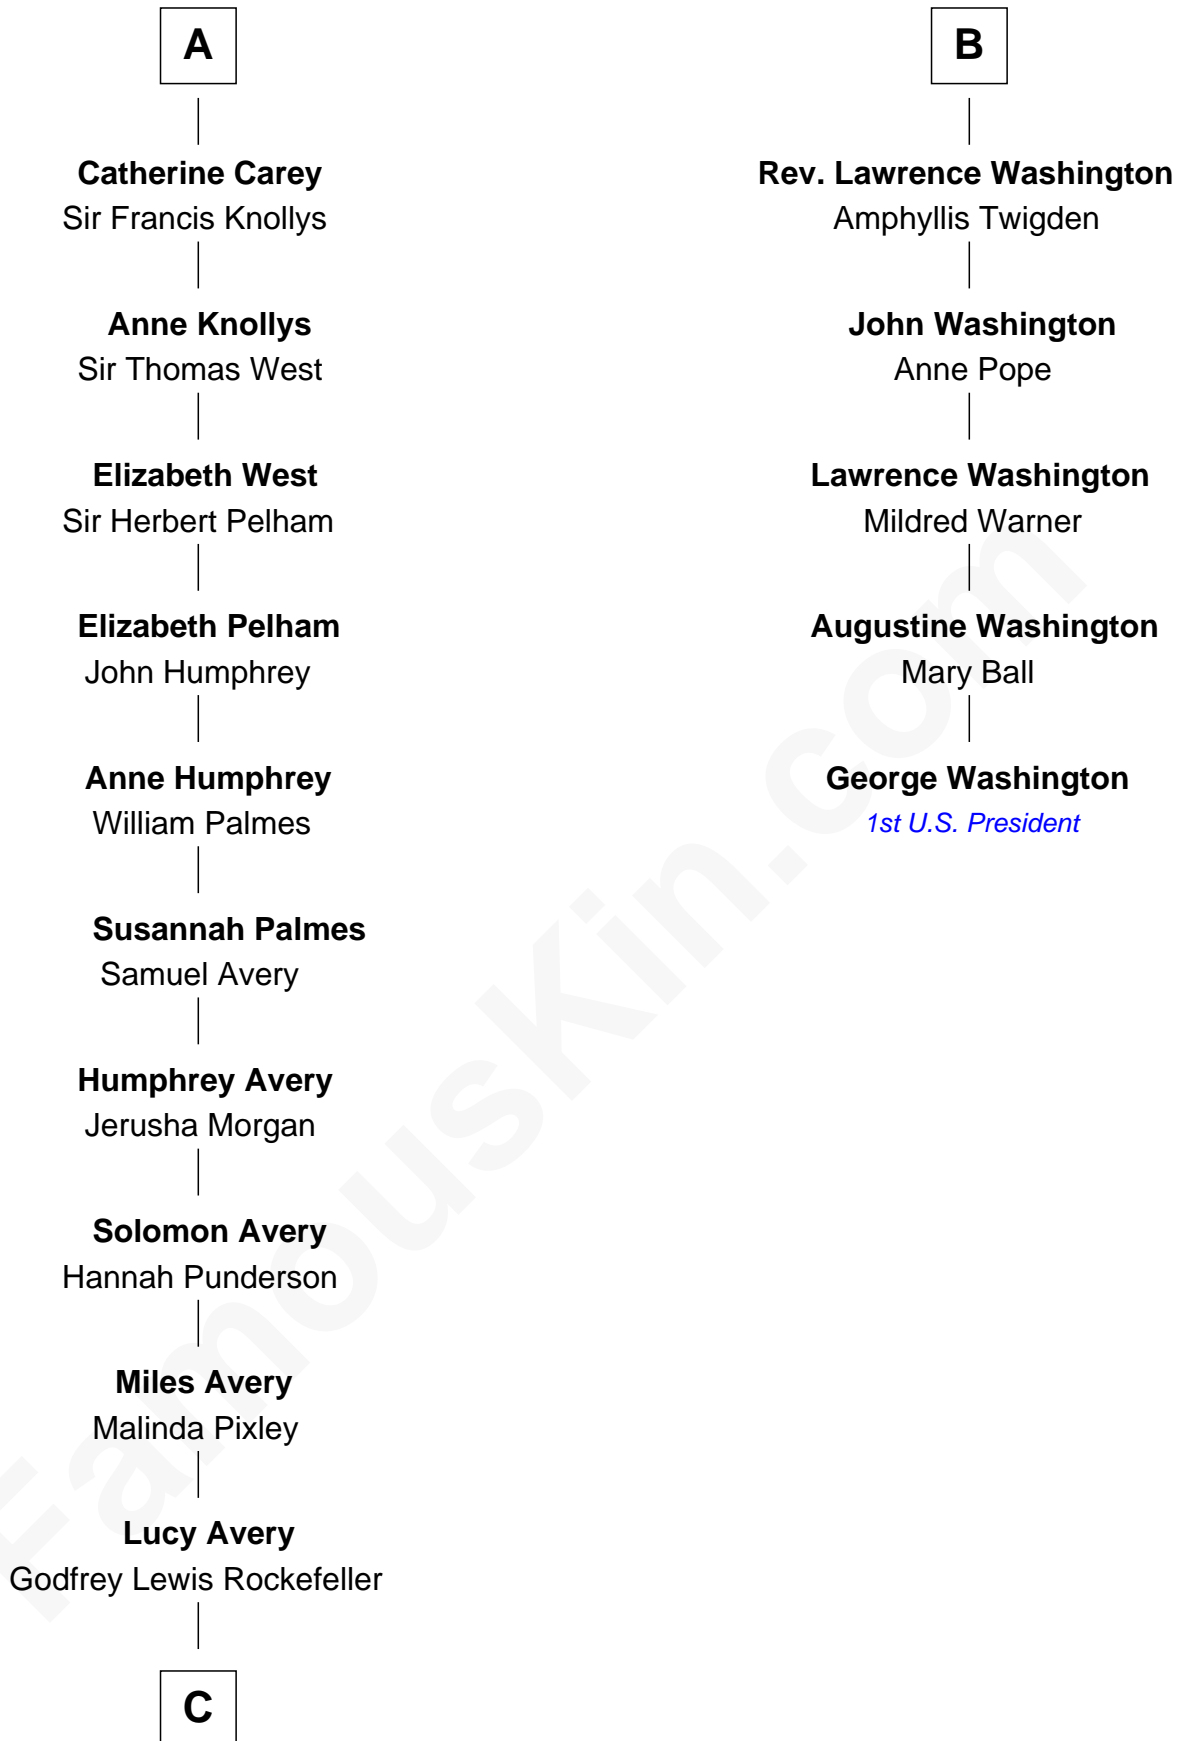

FamousKin.com Relationship Chart of

John D. Rockefeller

Founder of the Standard Oil Company

11th cousin 7 times removed of

George Washington

1st U.S. President

C

—
William Avery Rockefeller

Eliza Davison

—
John D. Rockefeller

Founder of the Standard Oil Company

FamousKin.com