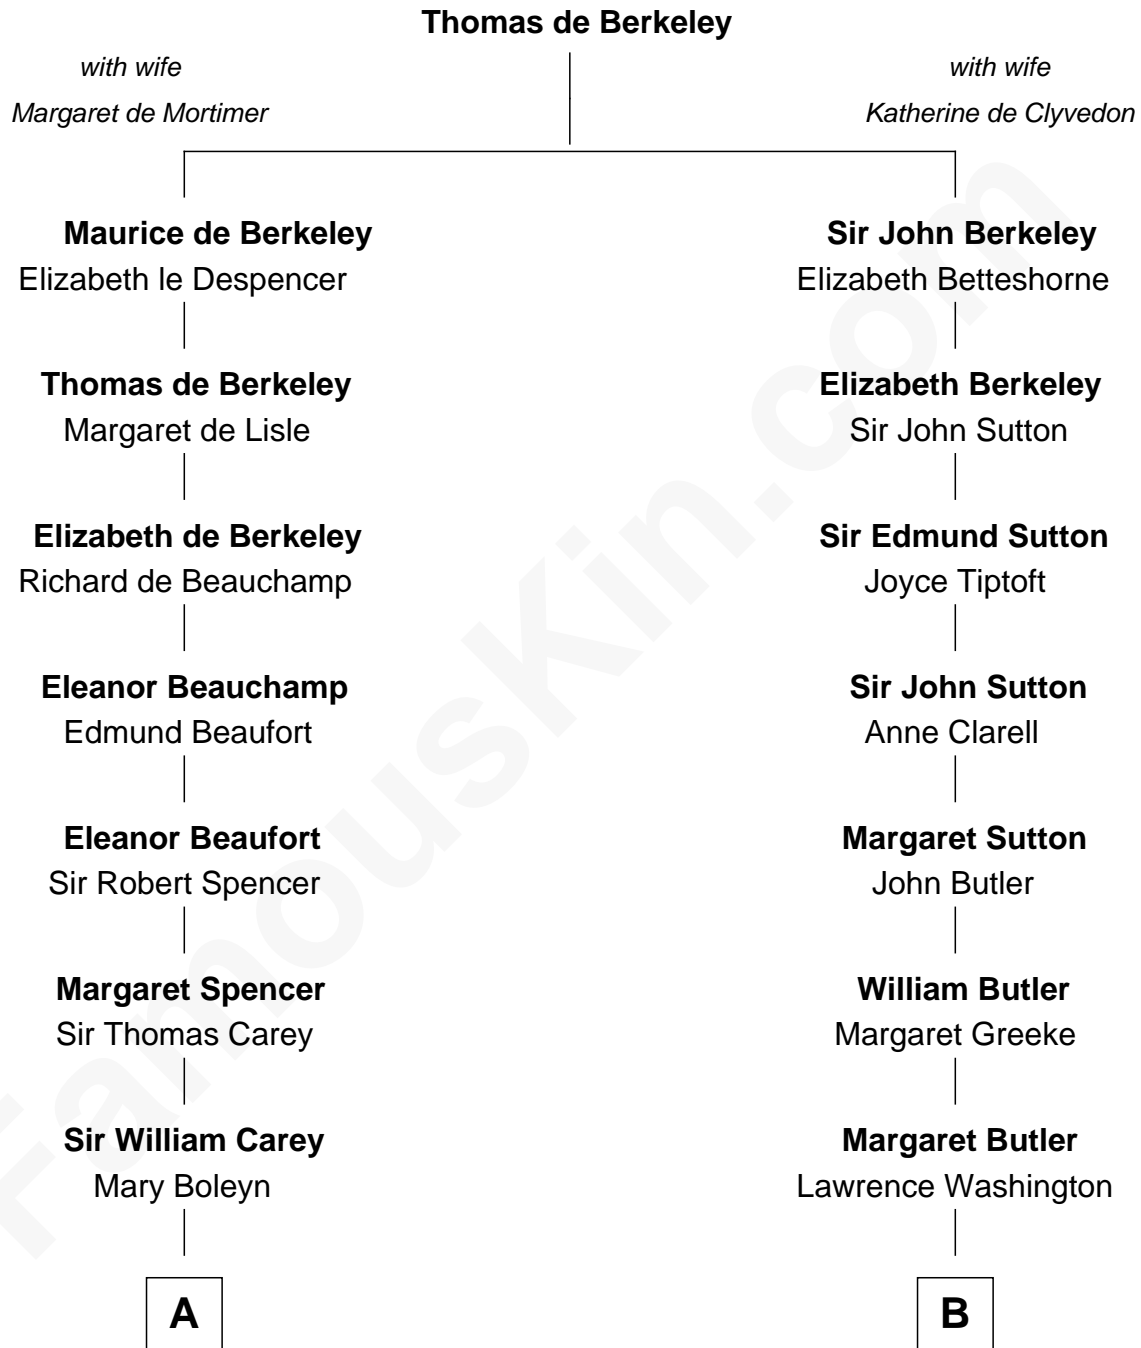

FamousKin.com Relationship Chart of

John D. Rockefeller

Founder of the Standard Oil Company

11th cousin 7 times removed of

George Washington

1st U.S. President

C

—
William Avery Rockefeller

Eliza Davison

—
John D. Rockefeller

Founder of the Standard Oil Company

FamousKin.com