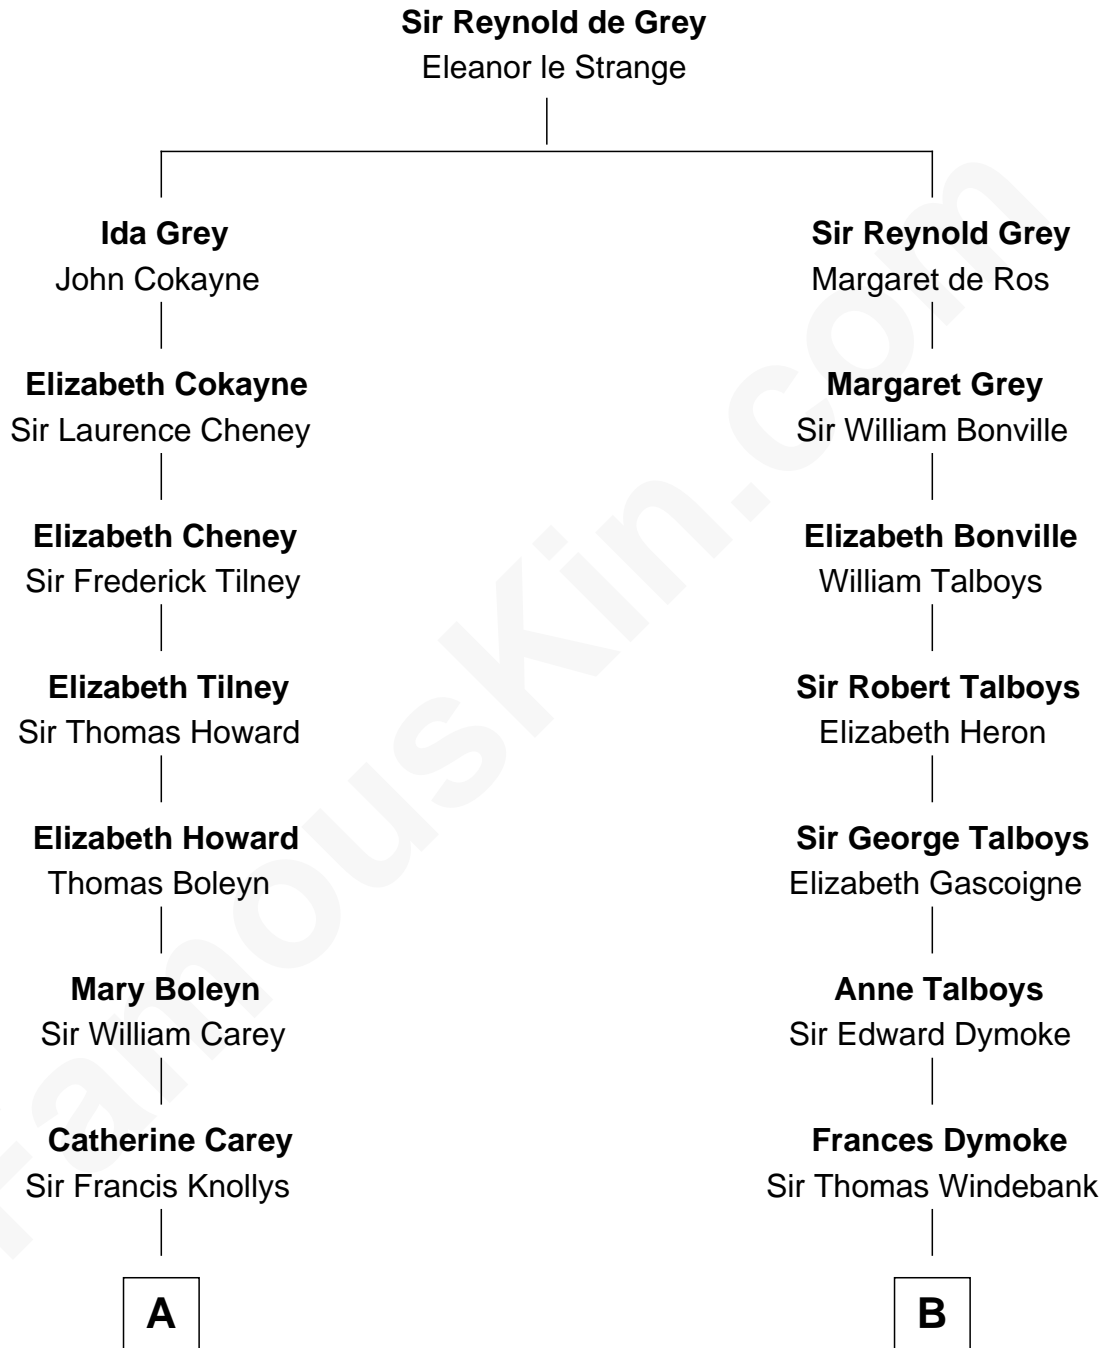

# FamousKin.com Relationship Chart of

**John D. Rockefeller**

*Founder of the Standard Oil Company*

12th cousin 5 times removed of

**George Washington**

*1st U.S. President*

**A**

**Anne Knollys**  
Sir Thomas West

**Elizabeth West**  
Sir Herbert Pelham

**Elizabeth Pelham**  
John Humphrey

**Anne Humphrey**  
William Palmes

**Susannah Palmes**  
Samuel Avery

**Humphrey Avery**  
Jerusha Morgan

**Solomon Avery**  
Hannah Punderson