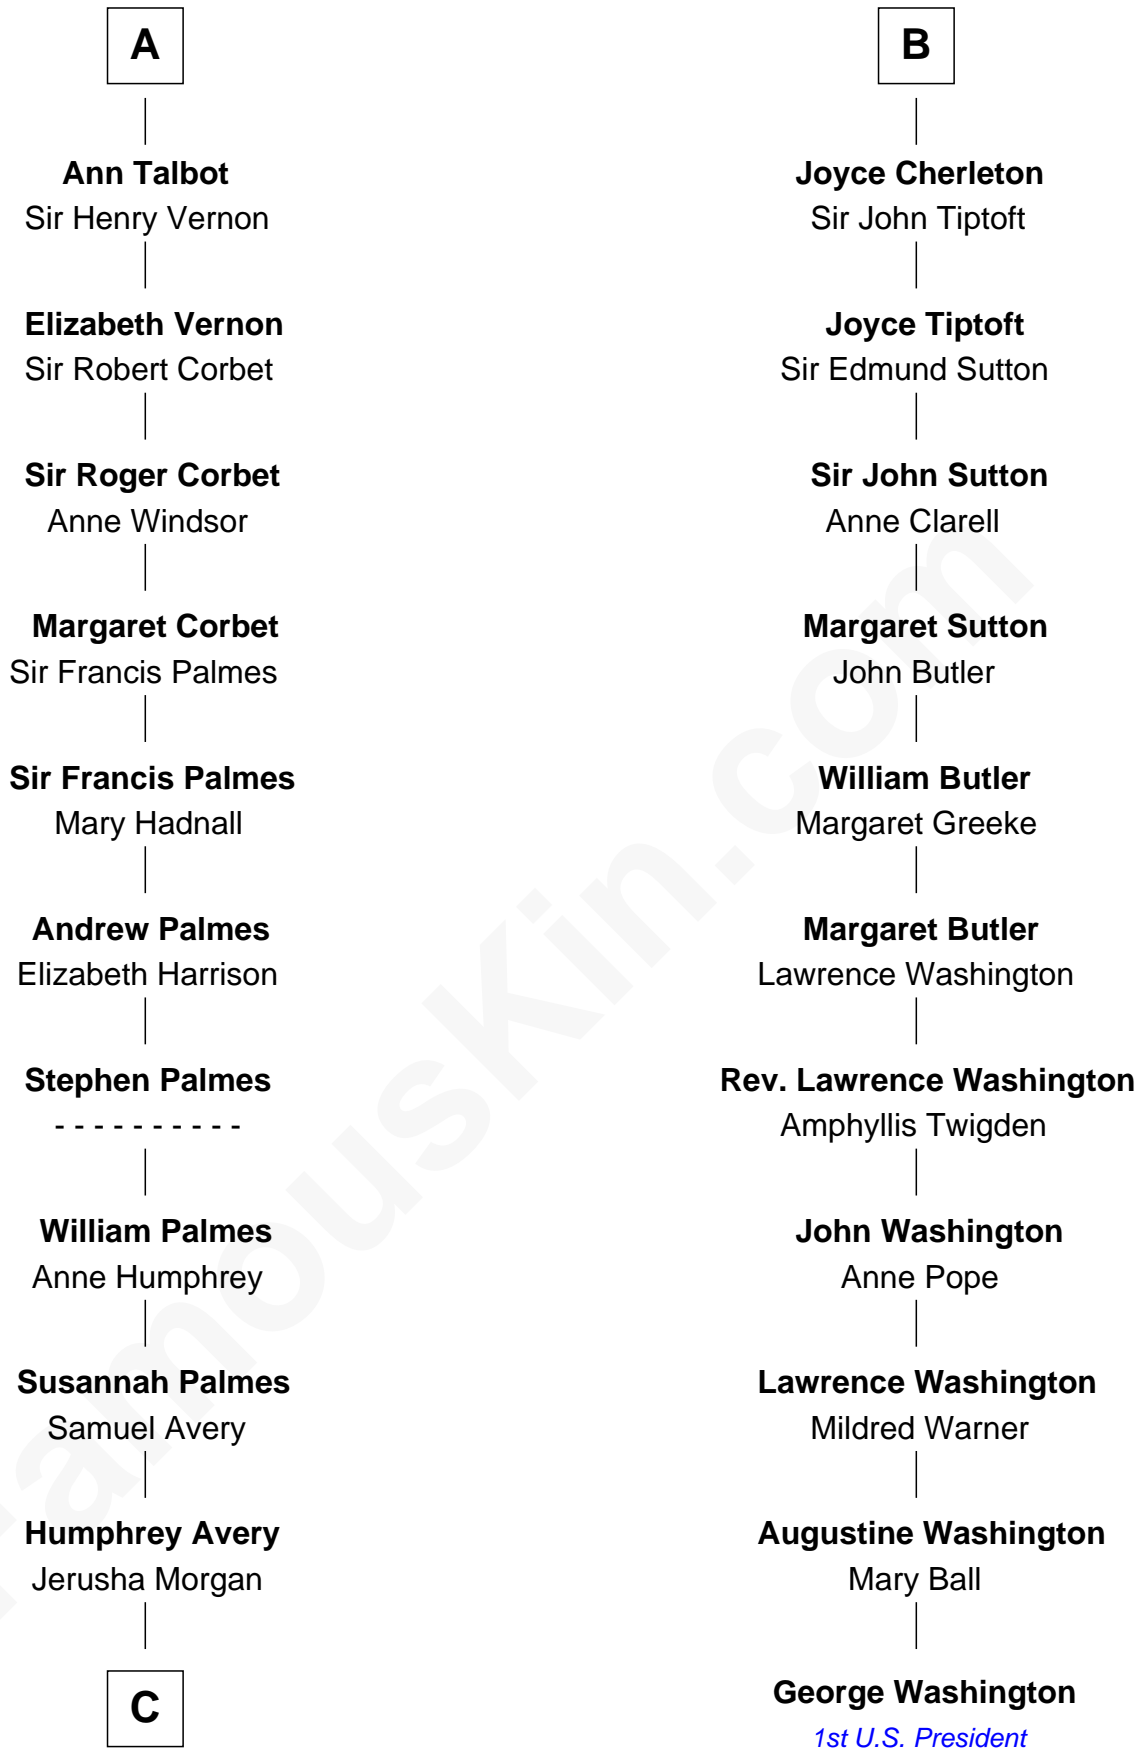

FamousKin.com Relationship Chart of

John D. Rockefeller

Founder of the Standard Oil Company

17th cousin 4 times removed of

George Washington

1st U.S. President

C

—
Solomon Avery
Hannah Punderson

—
Miles Avery
Malinda Pixley

—
Lucy Avery
Godfrey Lewis Rockefeller

—
William Avery Rockefeller
Eliza Davison

—
John D. Rockefeller
Founder of the Standard Oil Company

FamousKin.com