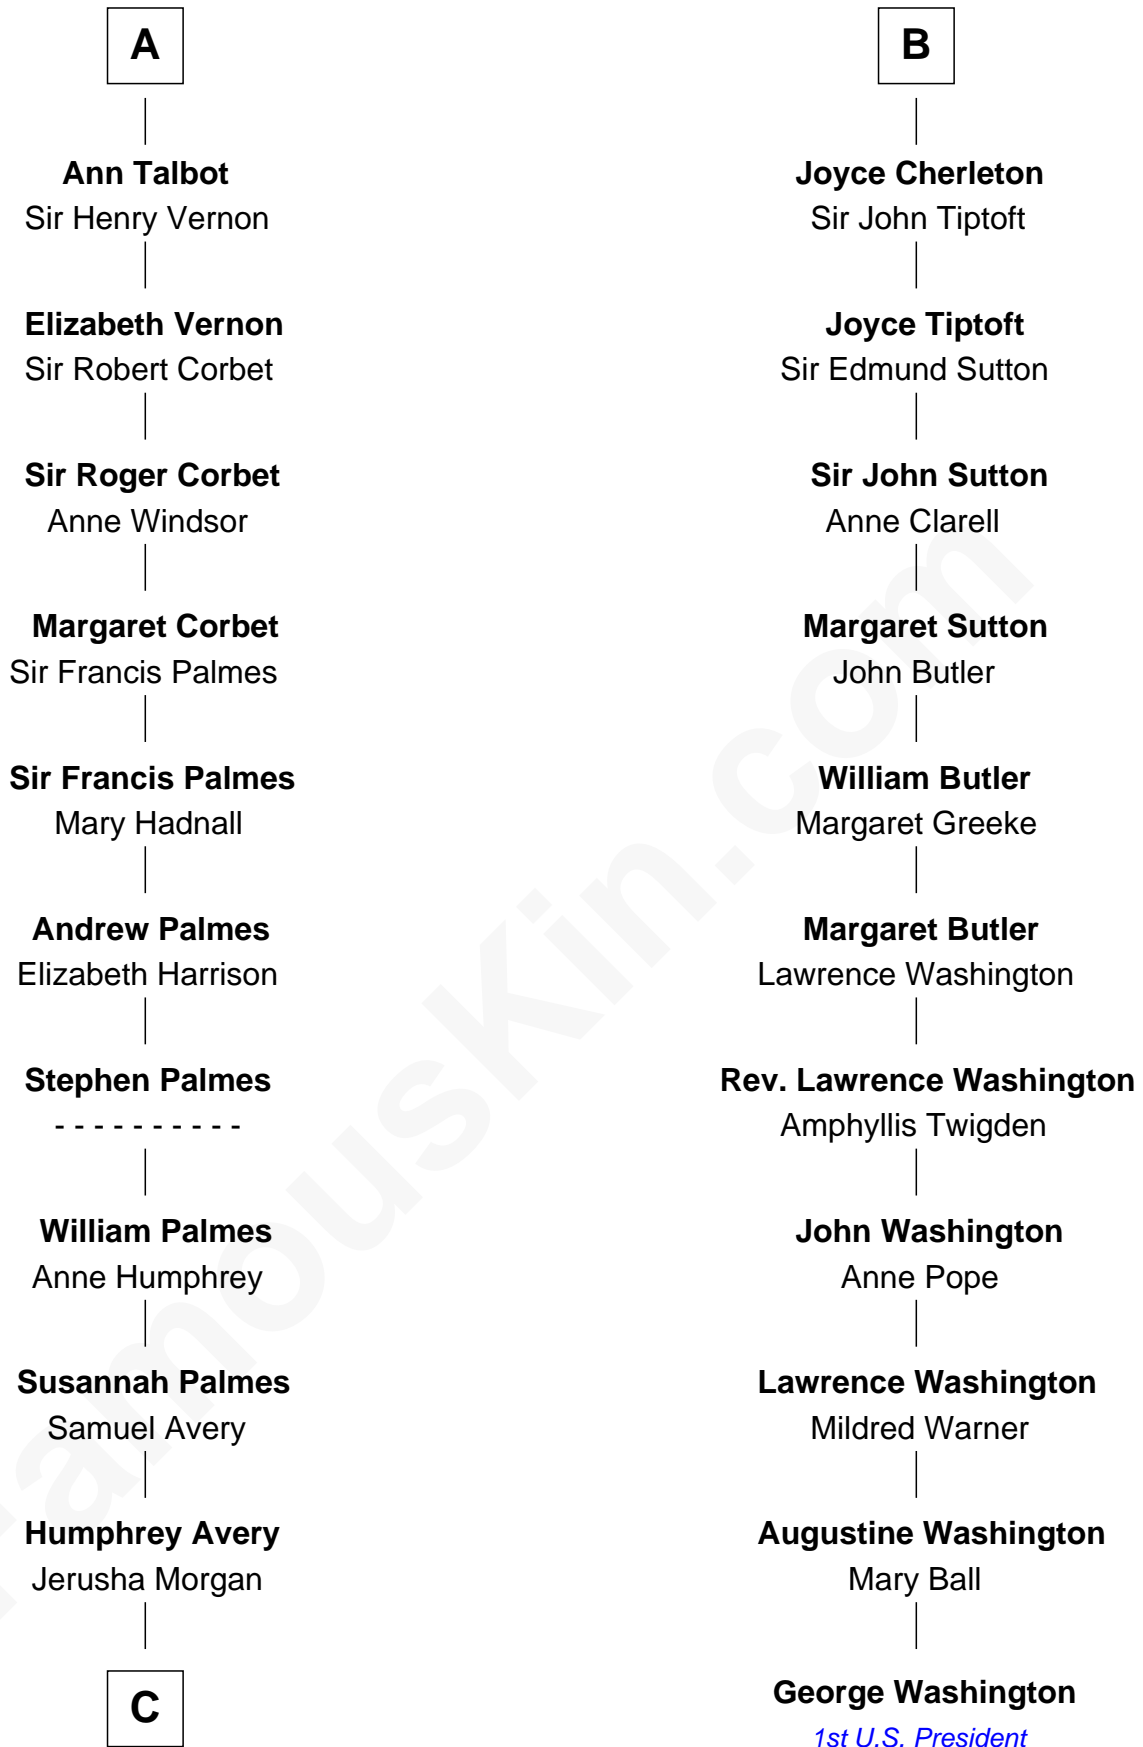

# FamousKin.com Relationship Chart of

**John D. Rockefeller**

*Founder of the Standard Oil Company*

17th cousin 4 times removed of

**George Washington**

*1st U.S. President*

**C**

—  
**Solomon Avery**  
Hannah Punderson

—  
**Miles Avery**  
Malinda Pixley

—  
**Lucy Avery**  
Godfrey Lewis Rockefeller

—  
**William Avery Rockefeller**  
Eliza Davison

—  
**John D. Rockefeller**  
*Founder of the Standard Oil Company*

FamousKin.com