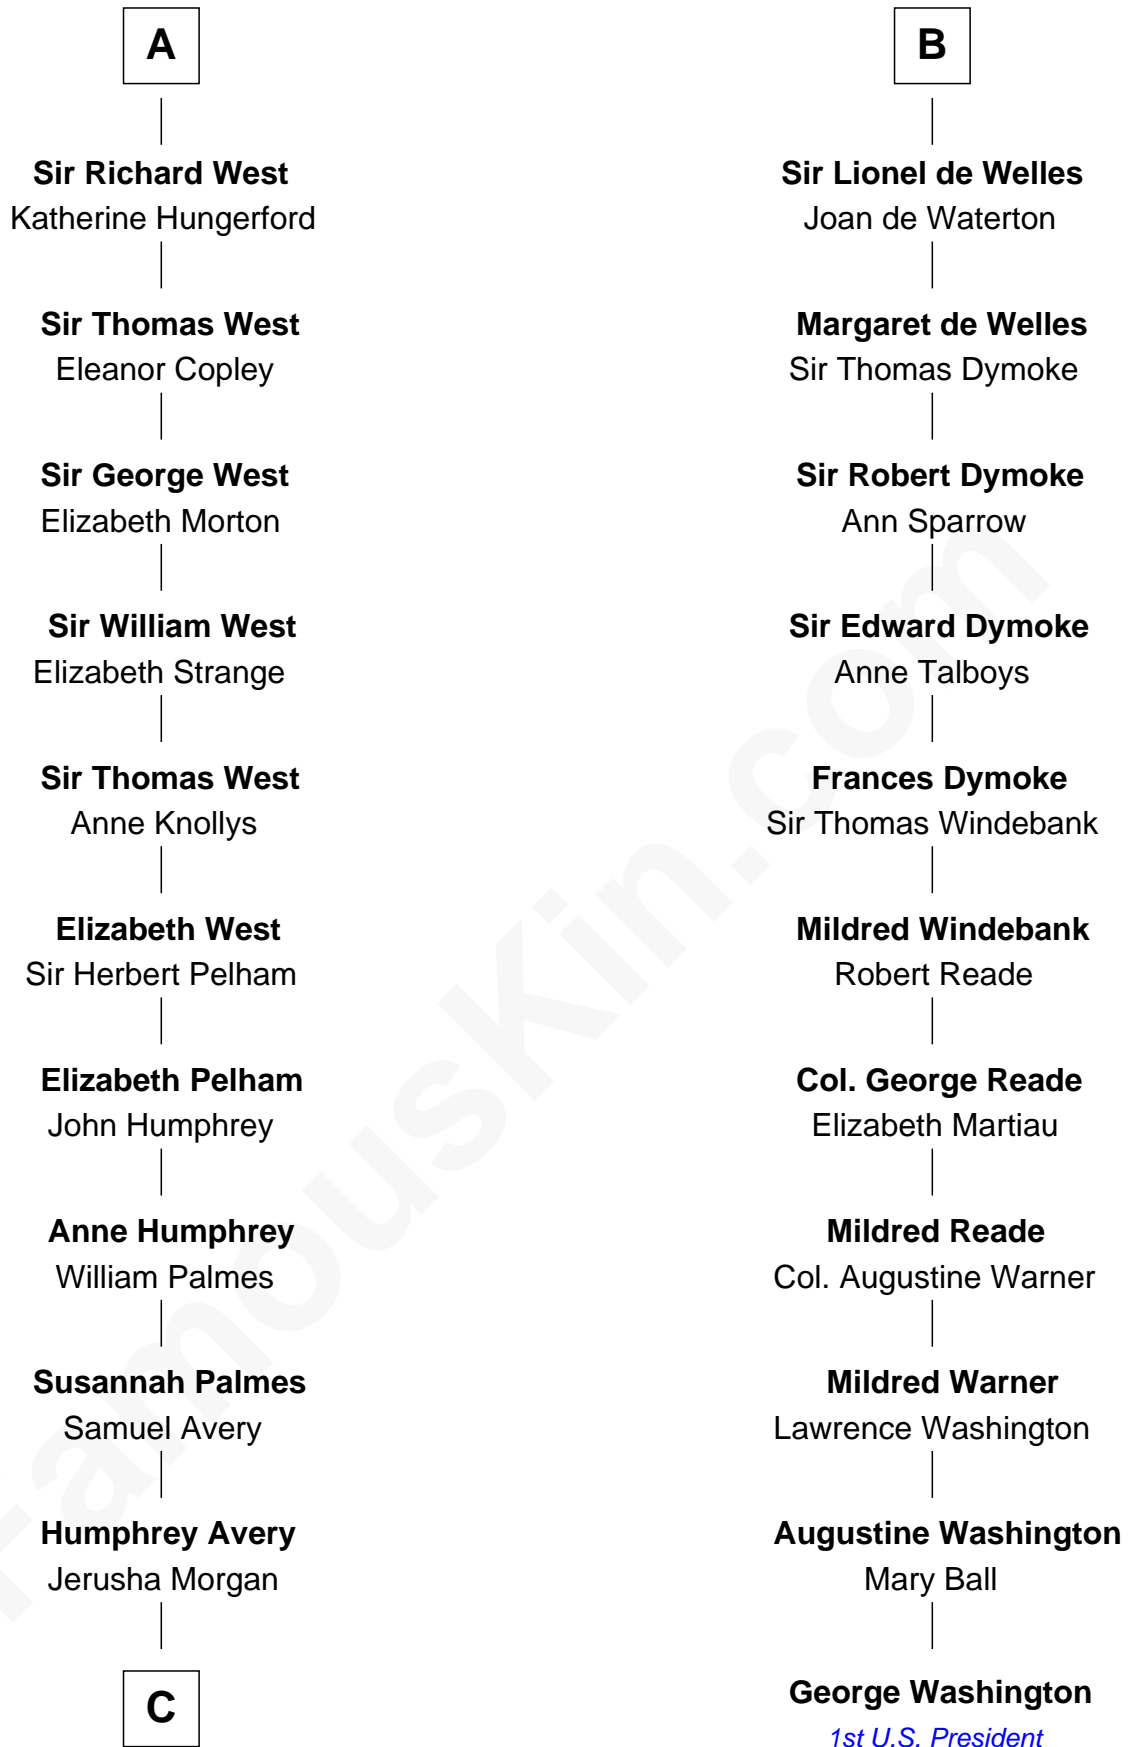

FamousKin.com Relationship Chart of

John D. Rockefeller

Founder of the Standard Oil Company

17th cousin 4 times removed of

George Washington

1st U.S. President

Gilbert de Clare

Isabel Marshal

Eleanor Mowbray

Roger de la Warre

Joan de la Warre

Sir Thomas West

Sir Reynold West

Margaret Thorley

A

Sir Richard de Clare

John de Welles

John de Welles

Eleanor de Mowbray

Eudo de Welles

Maud de Greystoke

B

C

—
Solomon Avery
Hannah Punderson

—
Miles Avery
Malinda Pixley

—
Lucy Avery
Godfrey Lewis Rockefeller

—
William Avery Rockefeller
Eliza Davison

—
John D. Rockefeller
Founder of the Standard Oil Company

FamousKin.com