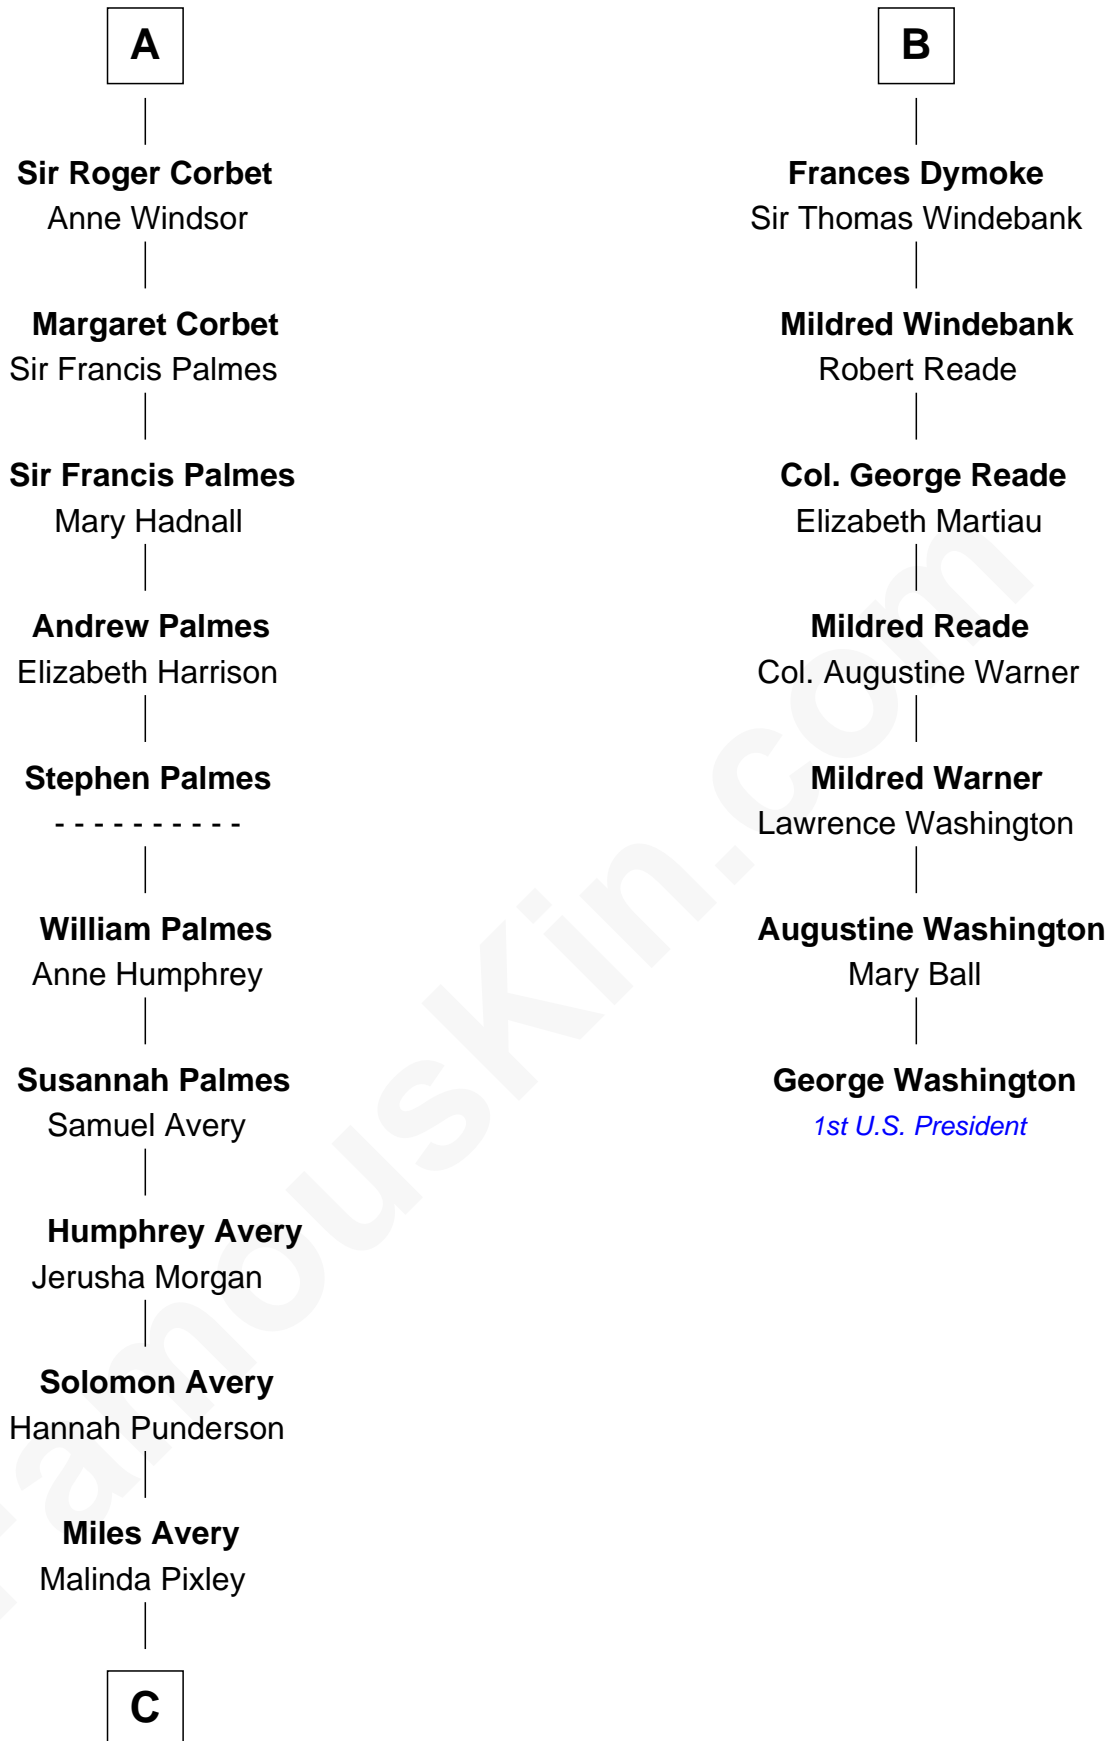

FamousKin.com Relationship Chart of

John D. Rockefeller

Founder of the Standard Oil Company

13th cousin 6 times removed of

George Washington

1st U.S. President

Ralph de Stafford

Margaret de Audley

Thomas de Ros

Margaret de Ros

Sir Reynold Grey

Margaret Grey

Sir William Bonville

Elizabeth Bonville

William Talboys

Sir Robert Talboys

Elizabeth Heron

Sir George Talboys

Elizabeth Gascoigne

Anne Talboys

Sir Edward Dymoke

B

C

—
Lucy Avery

Godfrey Lewis Rockefeller

—
William Avery Rockefeller

Eliza Davison

—
John D. Rockefeller

Founder of the Standard Oil Company

FamousKin.com