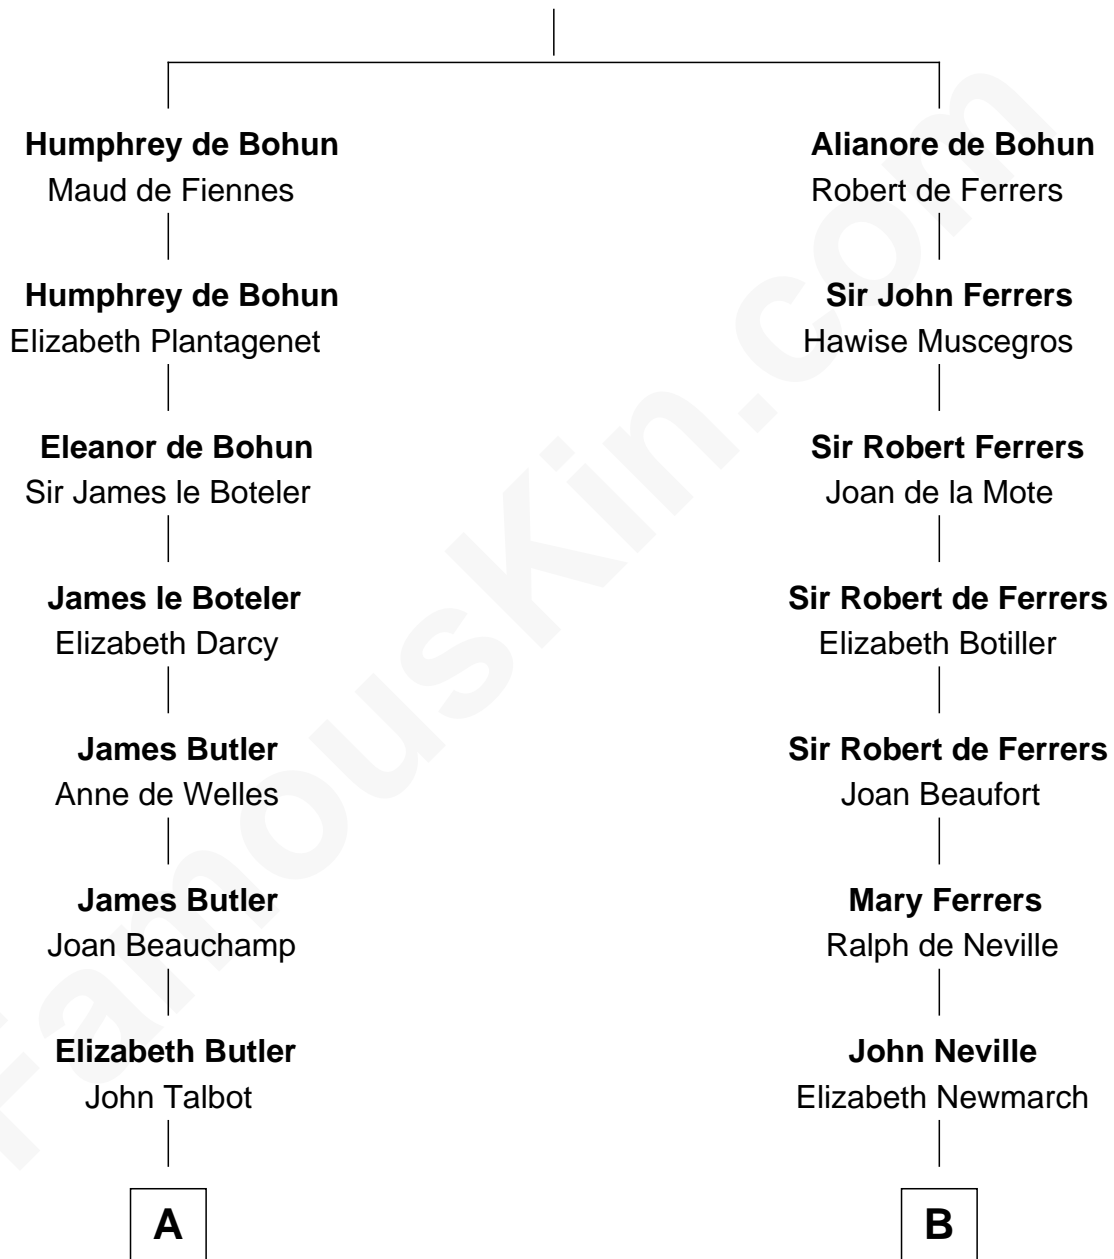

FamousKin.com Relationship Chart of

John D. Rockefeller

Founder of the Standard Oil Company

17th cousin 4 times removed of

George Washington

1st U.S. President

Sir Humphrey de Bohun

Eleanor de Braiose

C

—
Solomon Avery
Hannah Punderson

—
Miles Avery
Malinda Pixley

—
Lucy Avery
Godfrey Lewis Rockefeller

—
William Avery Rockefeller
Eliza Davison

—
John D. Rockefeller
Founder of the Standard Oil Company

FamousKin.com