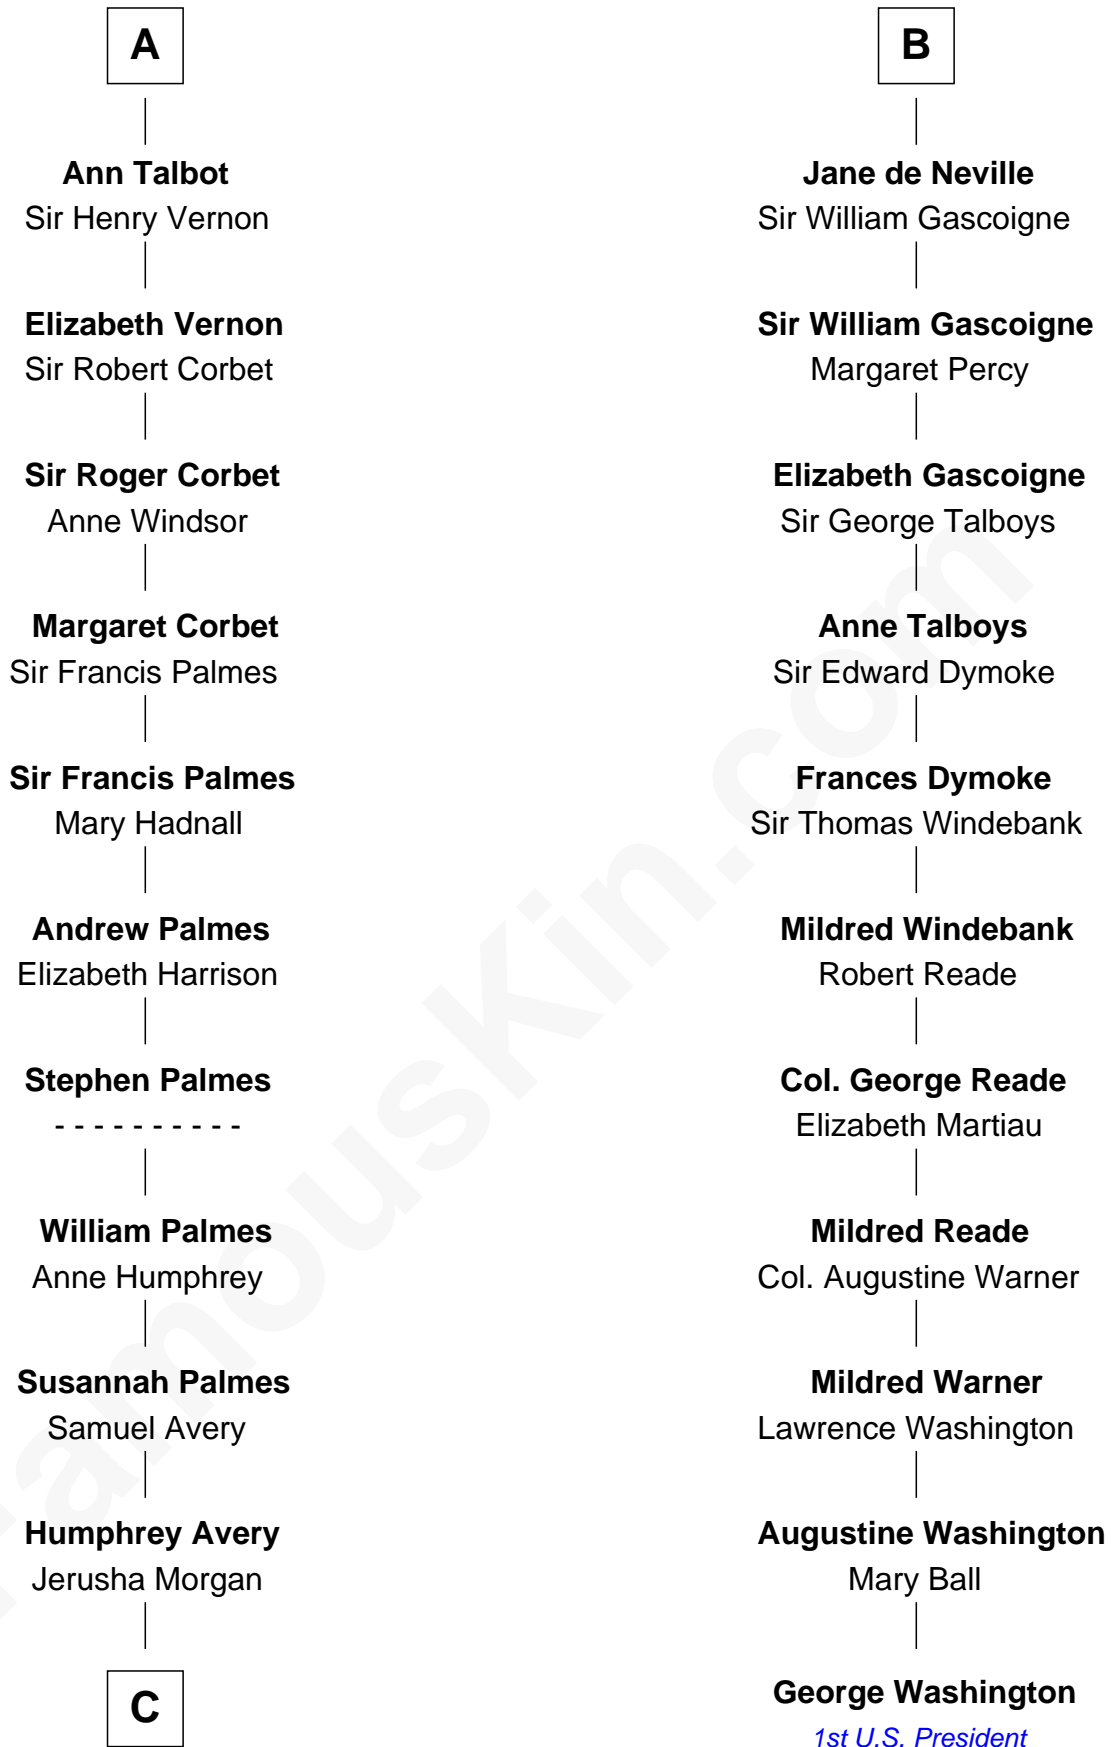

FamousKin.com Relationship Chart of

John D. Rockefeller

Founder of the Standard Oil Company

17th cousin 4 times removed of

George Washington

1st U.S. President

Sir Humphrey de Bohun

Eleanor de Braiose

C

—
Solomon Avery
Hannah Punderson

—
Miles Avery
Malinda Pixley

—
Lucy Avery
Godfrey Lewis Rockefeller

—
William Avery Rockefeller
Eliza Davison

—
John D. Rockefeller
Founder of the Standard Oil Company

FamousKin.com