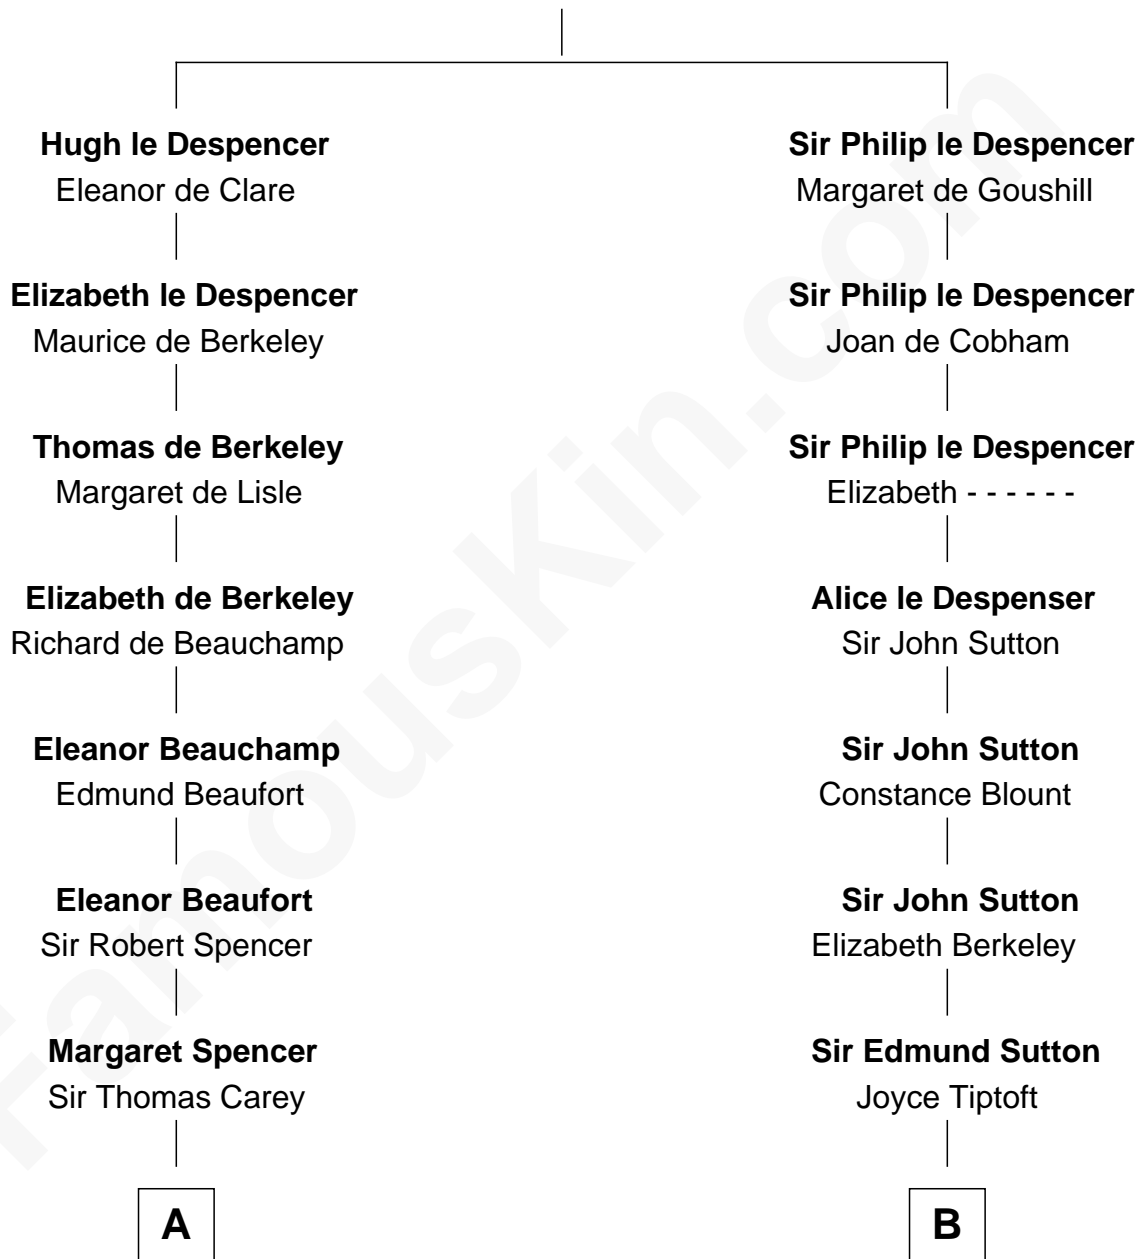

FamousKin.com Relationship Chart of

John D. Rockefeller

Founder of the Standard Oil Company

15th cousin 4 times removed of

George Washington

1st U.S. President

Sir Hugh le Despencer

Isabella de Beauchamp

C

|

Lucy Avery

Godfrey Lewis Rockefeller

|

William Avery Rockefeller

Eliza Davison

|