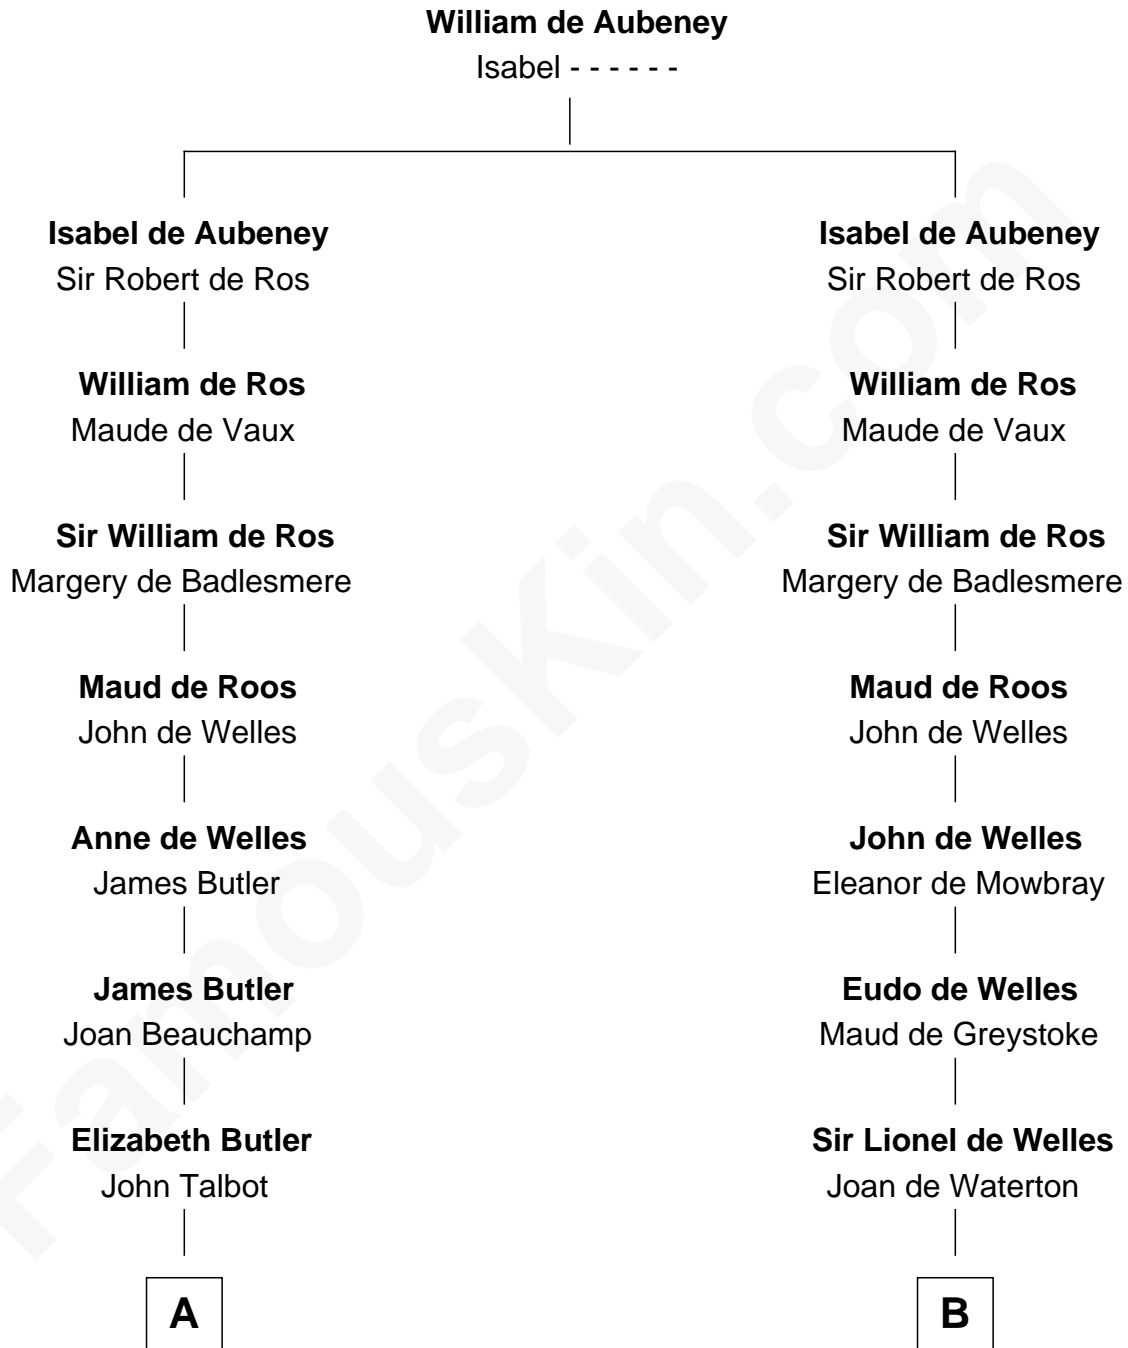

FamousKin.com Relationship Chart of

John D. Rockefeller

Founder of the Standard Oil Company

16th cousin 5 times removed of

George Washington

1st U.S. President

C

—
Solomon Avery
Hannah Punderson

—
Miles Avery
Malinda Pixley

—
Lucy Avery
Godfrey Lewis Rockefeller

—
William Avery Rockefeller
Eliza Davison

—
John D. Rockefeller
Founder of the Standard Oil Company

FamousKin.com