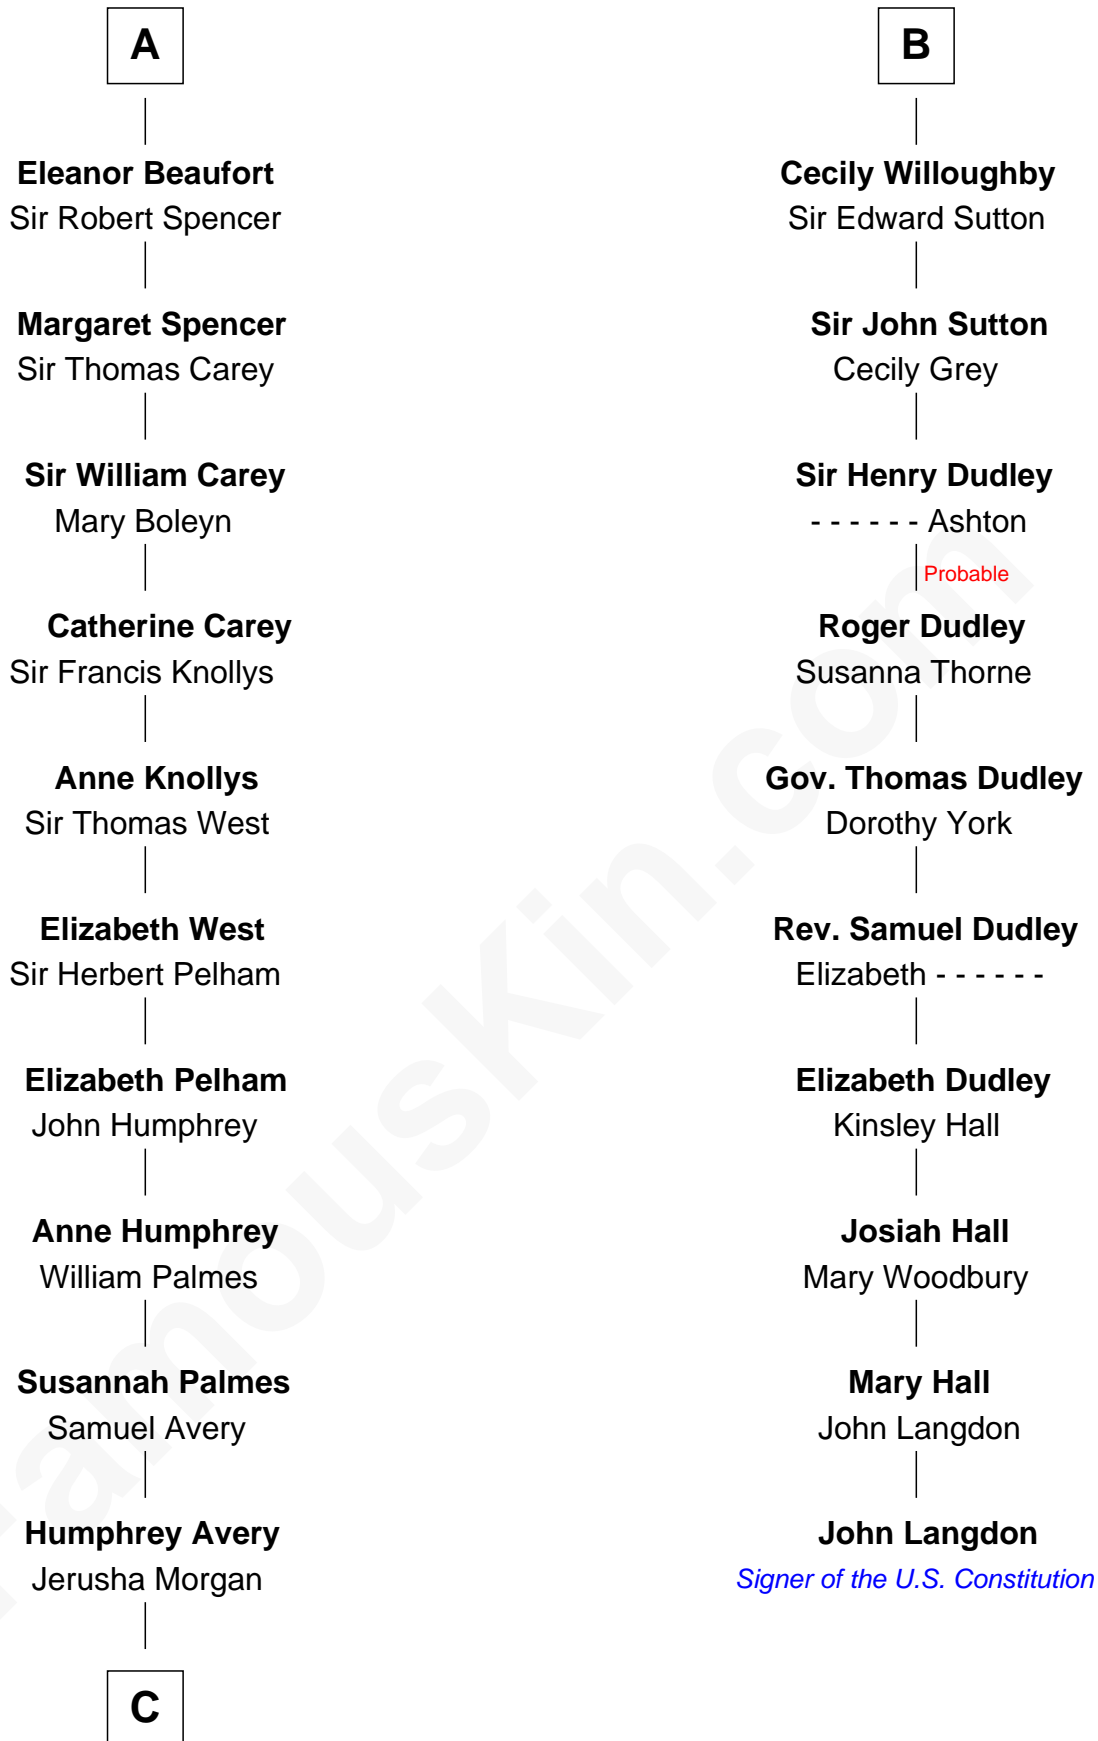

# FamousKin.com Relationship Chart of

**John D. Rockefeller**

*Founder of the Standard Oil Company*

16th cousin 5 times removed of

**John Langdon**

*Signer of the U.S. Constitution*

**Sir William de Fiennes**

Blanche de Brienne

**C**

—  
**Solomon Avery**  
Hannah Punderson

—  
**Miles Avery**  
Malinda Pixley

—  
**Lucy Avery**  
Godfrey Lewis Rockefeller

—  
**William Avery Rockefeller**  
Eliza Davison

—  
**John D. Rockefeller**  
*Founder of the Standard Oil Company*