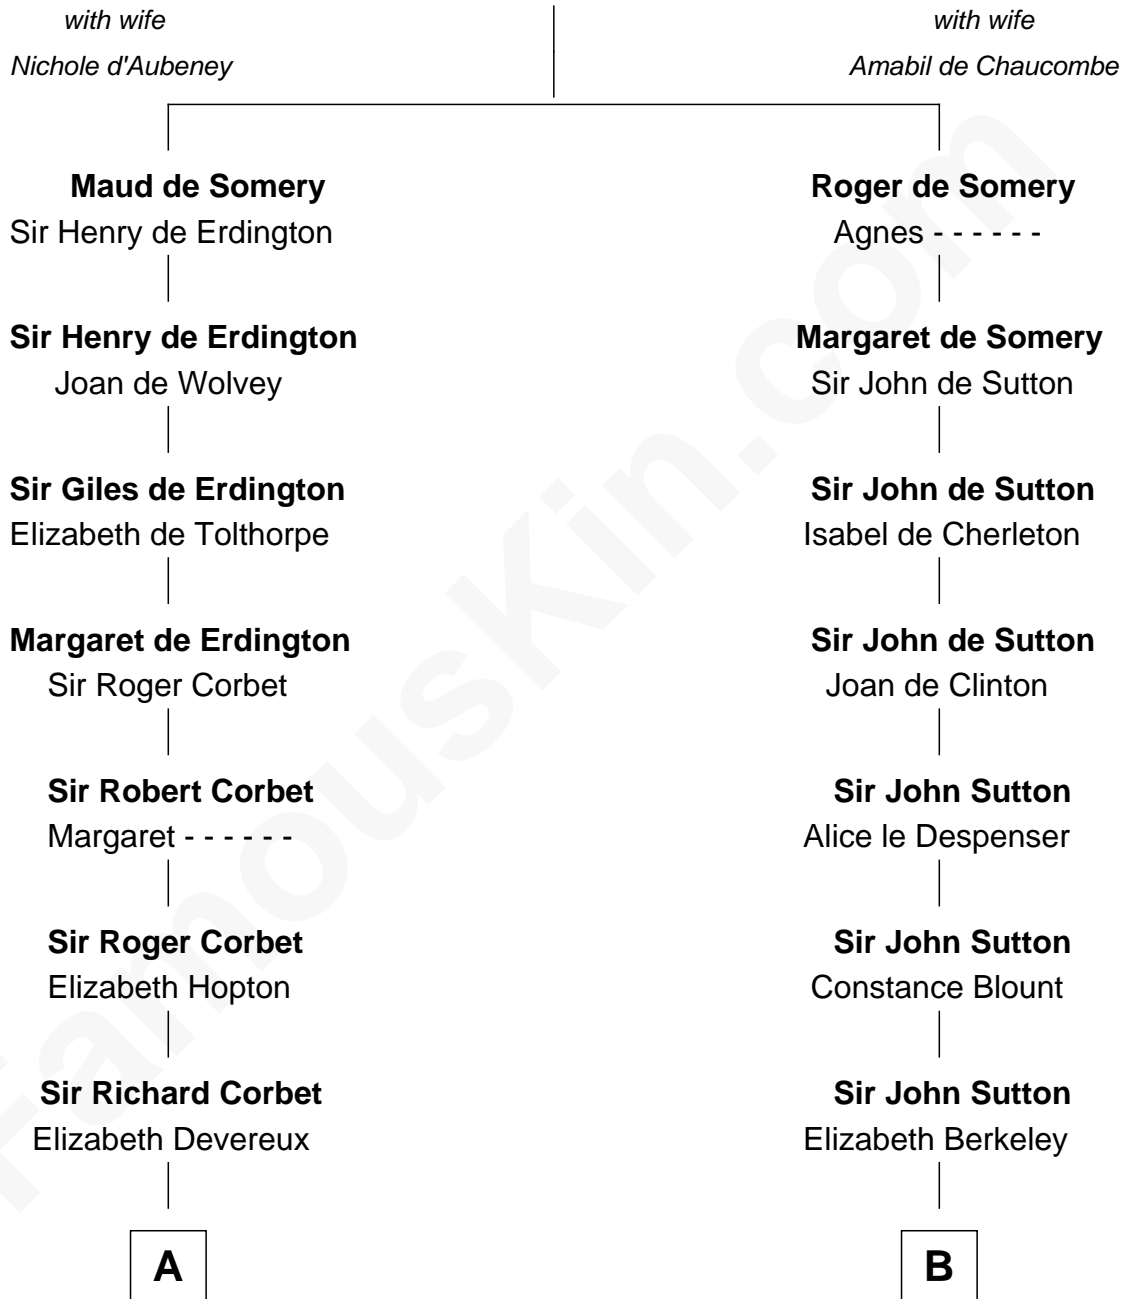

# FamousKin.com Relationship Chart of

**John D. Rockefeller**

*Founder of the Standard Oil Company*

**17th cousin 3 times removed of**

**John Langdon**

*Signer of the U.S. Constitution*

## Sir Roger de Somery

**C**

—  
**Miles Avery**  
Malinda Pixley

—  
**Lucy Avery**  
Godfrey Lewis Rockefeller

—  
**William Avery Rockefeller**  
Eliza Davison

—  
**John D. Rockefeller**  
*Founder of the Standard Oil Company*