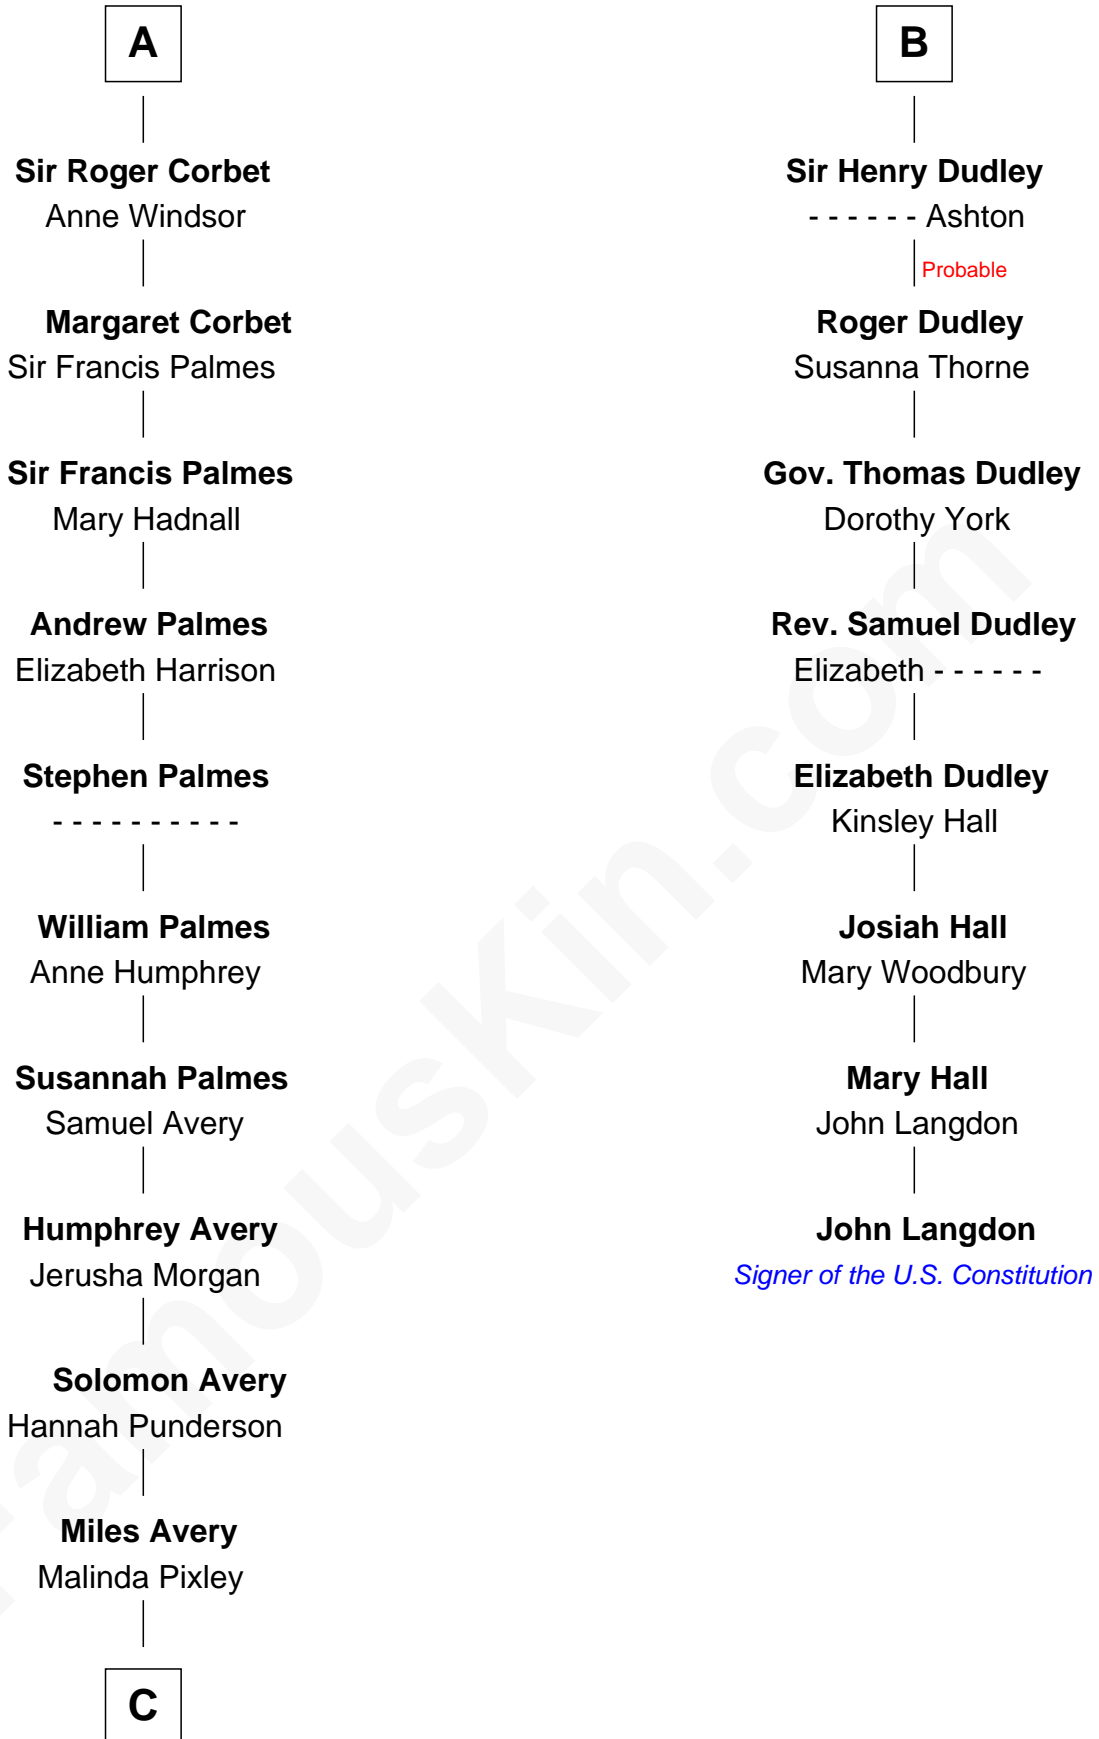

FamousKin.com Relationship Chart of

John D. Rockefeller

Founder of the Standard Oil Company

14th cousin 5 times removed of

John Langdon

Signer of the U.S. Constitution

Ralph de Stafford

Margaret de Audley

Thomas de Ros

Margaret de Ros

Sir Reynold Grey

Margaret Grey

Sir William Bonville

William Bonville

Elizabeth Harington

William Bonville

Katherine Neville

Cecily Bonville

Thomas Grey

Cecily Grey

Sir John Sutton

B

C

—
Lucy Avery

Godfrey Lewis Rockefeller

—
William Avery Rockefeller

Eliza Davison

—
John D. Rockefeller

Founder of the Standard Oil Company

FamousKin.com