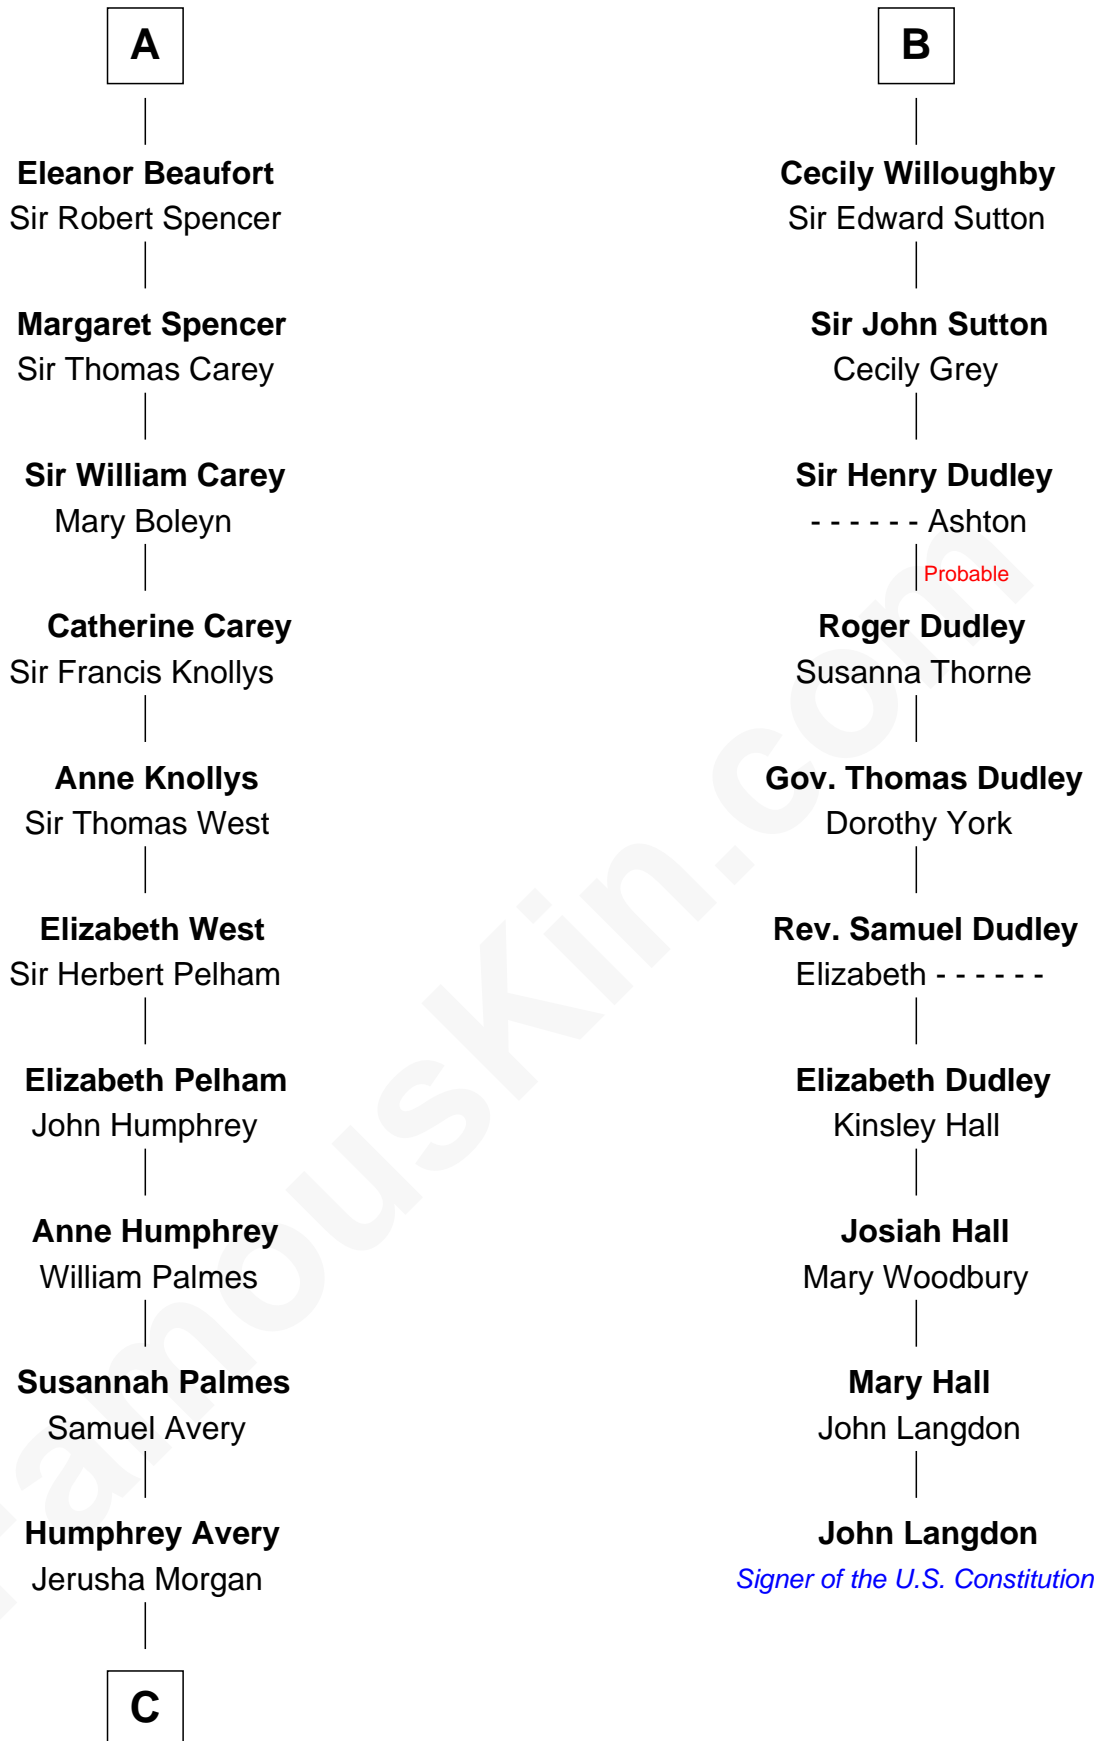

FamousKin.com Relationship Chart of

John D. Rockefeller

Founder of the Standard Oil Company

16th cousin 5 times removed of

John Langdon

Signer of the U.S. Constitution

Roger Mortimer
Maud de Braose

Sir Edmund Mortimer
Margaret de Fiennes

Roger de Mortimer
Joan de Geneville

Margaret de Mortimer
Thomas de Berkeley

Maurice de Berkeley
Elizabeth le Despencer

Thomas de Berkeley
Margaret de Lisle

Elizabeth de Berkeley
Richard de Beauchamp

Eleanor Beauchamp
Edmund Beaufort

A

Sir Edmund Mortimer
Margaret de Fiennes

Iseult de Mortimer
Sir Hugh I de Audley

Alice de Audley
Sir Ralph de Neville

Sir John de Neville
Maude de Percy

Sir Ralph Neville
Joan Beaufort

Katherine Neville
Sir Thomas Strangeways

Joan Strangeways
Sir William Willoughby

B

C

—
Solomon Avery
Hannah Punderson

—
Miles Avery
Malinda Pixley

—
Lucy Avery
Godfrey Lewis Rockefeller

—
William Avery Rockefeller
Eliza Davison

—
John D. Rockefeller
Founder of the Standard Oil Company